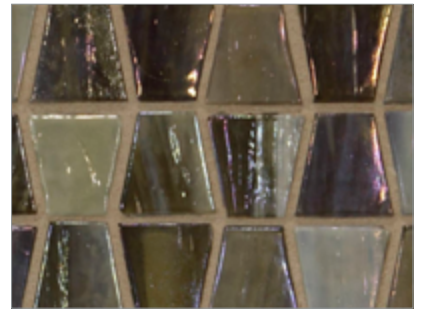

- Paper-faced interlocking sheets
- Up to 70% post-consumer recycled glass content by color ♻️

Ivory

Onyx

Burlywood

Ice

Silver Moon

Platinum

Storm Blue

Surf

Suede

Mahogany

South Beach

Ippei

Butterscotch

Teak

Marbleized Wings (1 x 1) • Silk Finish

- Paper-faced interlocking sheets
- Up to 70% post-consumer recycled glass content by color ♻️

Burlywood

Onyx

Ivory

Platinum

Silver Moon

Ice

Suede

Surf

Storm Blue

Ippei

South Beach

Mahogany

Teak

Butterscotch