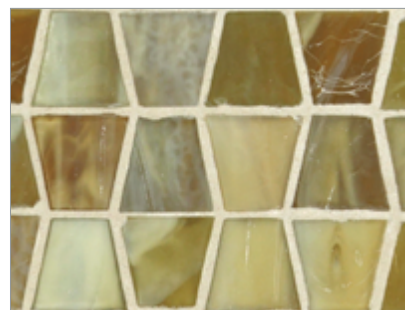

- Paper-faced interlocking sheets
- Up to 70% post-consumer recycled glass content by color ♻️

Ivory

Onyx

Burlywood

Ice

Silver Moon

Platinum

Storm Blue

- Paper-faced interlocking sheets
- Up to 70% post-consumer recycled glass content by color ♻️

Burlywood

Onyx

Ivory

Platinum

Silver Moon

Ice

Suede

Surf

Storm Blue

Ippei

South Beach

Mahogany

Teak

Butterscotch