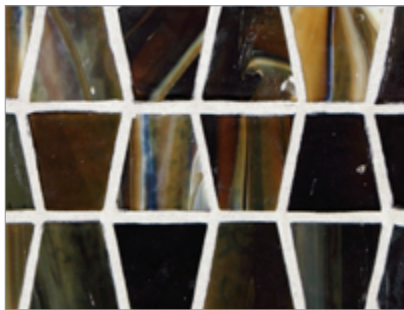

- Paper-faced interlocking sheets
- Up to 70% post-consumer recycled glass content by color ♻️

Ivory

Onyx

Burlywood

Ice

Silver Moon

Platinum

Storm Blue

- Paper-faced interlocking sheets
- Up to 70% post-consumer recycled glass content by color ♻️

Burlywood

Onyx

Ivory

Platinum

Silver Moon

Ice

Suede

Surf

Storm Blue

Ippei

South Beach

Mahogany

Teak

Butterscotch