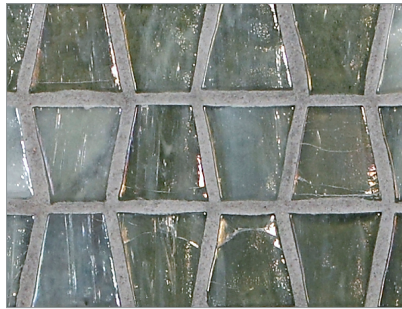

- Paper-faced interlocking sheets
- Up to 70% post-consumer recycled glass content by color ♻️

Ivory

Onyx

Burlywood

Ice

Silver Moon

Platinum

Storm Blue

Surf

Suede

Mahogany

South Beach

Ippei

Butterscotch

Teak

Marbleized Wings (1 x 1) • Silk Finish

- Paper-faced interlocking sheets
- Up to 70% post-consumer recycled glass content by color ♻️

Burlywood

Onyx

Ivory

Platinum

Silver Moon

Ice

Suede

Surf

Storm Blue

Ippei

South Beach

Mahogany

Teak

Butterscotch