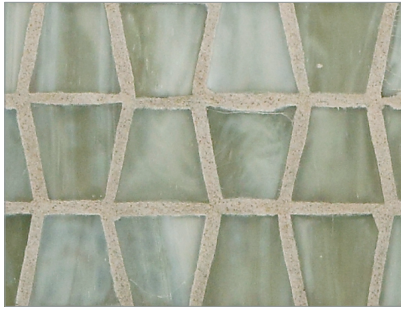

- Paper-faced interlocking sheets
- Up to 70% post-consumer recycled glass content by color ♻️

Ivory

Onyx

Burlywood

Ice

Silver Moon

Platinum

Storm Blue

Surf

Suede

Mahogany

South Beach

Ippei

Butterscotch

Teak

Marbleized Wings (1 x 1) • Silk Finish

- Paper-faced interlocking sheets
- Up to 70% post-consumer recycled glass content by color ♻️

Burlywood

Onyx

Ivory

Platinum

Silver Moon

Ice

Suede