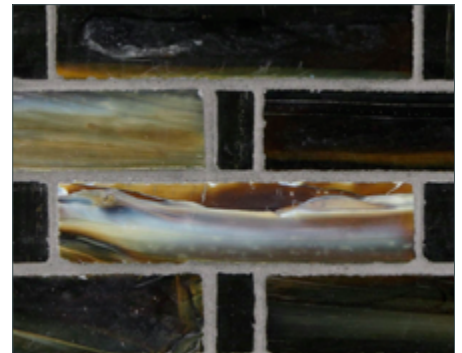

Marbleized Tresse (1/2 x 1, 1 x 4) • Silk Finish

- Paper-faced interlocking sheets
- Up to 70% post-consumer recycled glass content by color ♻️

Cornsilk

Light Grey

Tan

Honeydew

Snow

Jeans

Golden Rod

Molasses

Praline

Mocha

Kudu

Espresso