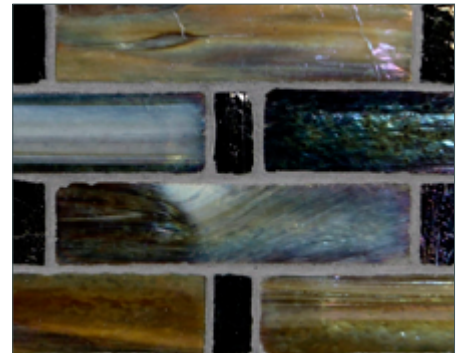

LUNADA
BAYTILE

Marbleized Tresse (1/2 x 1, 1 x 4) • Pearl Finish

- Paper-faced interlocking sheets
- Up to 70% post-consumer recycled glass content by color ♻️

Cornsilk

Light Grey

Tan

Honeydew

Snow

Jeans

Golden Rod

Molasses

Praline

Mocha

Kudu

Espresso

LUNADA
BAY TILE

Marbleized Tresse (1/2 x 1, 1 x 4) • Silk Finish

- Paper-faced interlocking sheets
- Up to 70% post-consumer recycled glass content by color ♻️

Cornsilk

Light Grey

Tan

Honeydew

Snow

Jeans