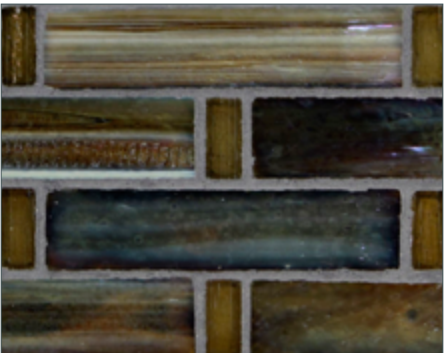

LUNADA
BAYTILE

Marbleized Tresse (1/2 x 1, 1 x 4) • Pearl Finish

- Paper-faced interlocking sheets
- Up to 70% post-consumer recycled glass content by color ♻️

Cornsilk

Light Grey

Tan

Honeydew

Snow

Jeans

Golden Rod

Molasses

Praline

Mocha

Kudu

Espresso

LUNADA
BAY TILE

Marbleized Tresse (1/2 x 1, 1 x 4) • Silk Finish

- Paper-faced interlocking sheets
- Up to 70% post-consumer recycled glass content by color ♻️

Cornsilk

Light Grey

Tan

Honeydew

Snow

Jeans