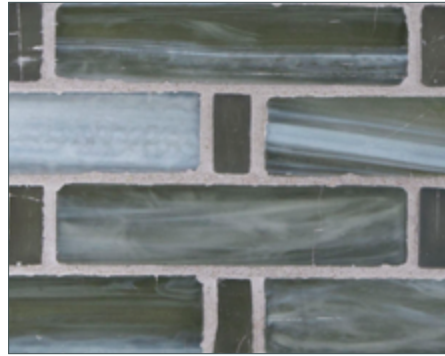

LUNADA
BAYTILE

Marbleized Tresse (1/2 x 1, 1 x 4) • Pearl Finish

- Paper-faced interlocking sheets
- Up to 70% post-consumer recycled glass content by color ♻️

Cornsilk

Light Grey

Tan

Honeydew

Snow

Marbleized Tresse (1/2 x 1, 1 x 4) • Silk Finish

- Paper-faced interlocking sheets
- Up to 70% post-consumer recycled glass content by color ♻️

Cornsilk

Light Grey

Tan

Honeydew

Snow

Jeans