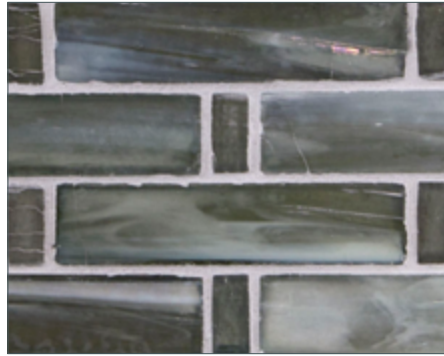

LUNADA
BAYTILE

Marbleized Tresse (1/2 x 1, 1 x 4) • Pearl Finish

- Paper-faced interlocking sheets
- Up to 70% post-consumer recycled glass content by color ♻️

Cornsilk

Light Grey

Tan

Honeydew

Snow

Marbleized Tresse (1/2 x 1, 1 x 4) • Silk Finish

- Paper-faced interlocking sheets
- Up to 70% post-consumer recycled glass content by color ♻️

Cornsilk

Light Grey

Tan

Honeydew

Snow

Jeans