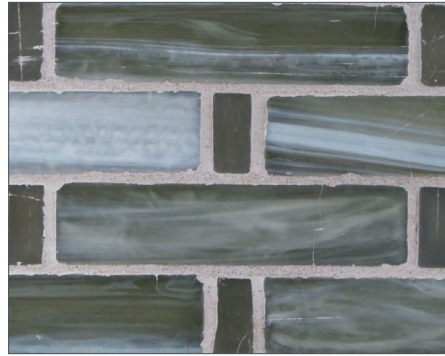

# Marbleized Tresse (1/2 x 1, 1 x 4) • Pearl Finish

- Paper-faced interlocking sheets
- Up to 70% post-consumer recycled glass content by color ♻️

Cornsilk

Light Grey

Tan

Honeydew

Snow

Jeans

## Marbleized Tresse (1/2 x 1, 1 x 4) • Silk Finish

- Paper-faced interlocking sheets
- Up to 70% post-consumer recycled glass content by color ♻️

Cornsilk

Light Grey

Tan

Honeydew

Snow

Jeans