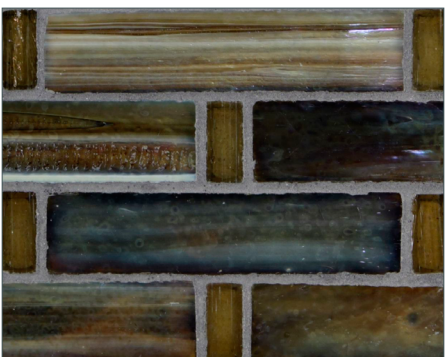

# Marbleized Tresse (1/2 x 1, 1 x 4) • Pearl Finish

- Paper-faced interlocking sheets
- Up to 70% post-consumer recycled glass content by color ♻️

Cornsilk

Light Grey

Tan

Honeydew

Snow

Jeans

Golden Rod

Molasses

Praline

Mocha

Kudu

Espresso

LUNADA  
BAY TILE

## Marbleized Tresse (1/2 x 1, 1 x 4) • Silk Finish

- Paper-faced interlocking sheets
- Up to 70% post-consumer recycled glass content by color ♻️

Cornsilk

Light Grey

Tan

Honeydew

Snow

Jeans