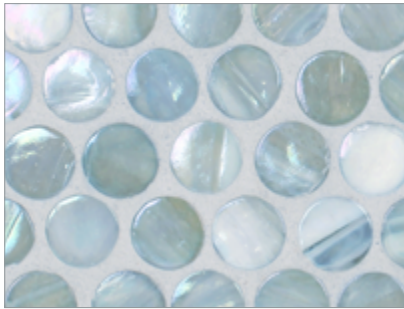

LUNADA
BAY TILE

Marbleized Penny Round (3/4) • Pearl Finish

- Paper-faced interlocking sheets
- Up to 70% post-consumer recycled glass content by color ♻️

Ivory

Onyx

Burlywood

Ice

Silver Moon

Platinum

Storm Blue

Surf

Suede

Mahogany

South Beach

Ippei

Butterscotch

Teak

- Paper-faced interlocking sheets
- Up to 70% post-consumer recycled glass content by color ♻️

Burlywood

Onyx

Ivory

Platinum

Silver Moon

Ice

Suede

Surf

Storm Blue

Ippei

South Beach

Mahogany

Teak

Butterscotch