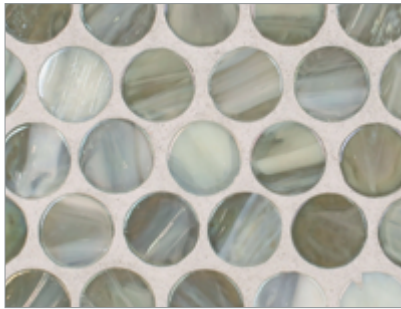

LUNADA
BAY TILE

Marbleized Penny Round (3/4) • Pearl Finish

- Paper-faced interlocking sheets
- Up to 70% post-consumer recycled glass content by color ♻️

Ivory

Onyx

Burlywood

Ice

Silver Moon

Platinum

Storm Blue

Surf

Suede

Mahogany

South Beach

Ippei

Butterscotch

Teak

- Paper-faced interlocking sheets
- Up to 70% post-consumer recycled glass content by color ♻️

Burlywood

Onyx

Ivory

Platinum

Silver Moon

Ice

Suede

Surf

Storm Blue

Ippei

South Beach

Mahogany

Teak

Butterscotch