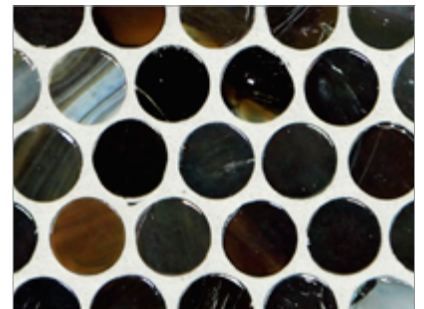

LUNADA
BAY TILE

Marbleized Penny Round (3/4) • Pearl Finish

- Paper-faced interlocking sheets
- Up to 70% post-consumer recycled glass content by color ♻️

Ivory

Onyx

Burlywood

Ice

Silver Moon

Platinum

Storm Blue

Surf

Suede

Mahogany

South Beach

Ippei

Butterscotch

Teak

- Paper-faced interlocking sheets
- Up to 70% post-consumer recycled glass content by color ♻️

Burlywood

Onyx

Ivory

Platinum

Silver Moon

Ice