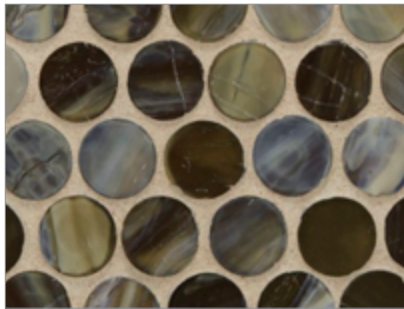

LUNADA
BAY TILE

Marbleized Penny Round (3/4) • Pearl Finish

- Paper-faced interlocking sheets
- Up to 70% post-consumer recycled glass content by color ♻️

Ivory

Onyx

Burlywood

Ice

Silver Moon

Platinum

Storm Blue

Surf

Suede

Mahogany

South Beach

Ippei

Butterscotch

Teak

- Paper-faced interlocking sheets
- Up to 70% post-consumer recycled glass content by color ♻️

Burlywood

Onyx

Ivory

Platinum

Silver Moon

Ice

Suede

Surf

Storm Blue

Ippei

South Beach

Mahogany

Teak

Butterscotch