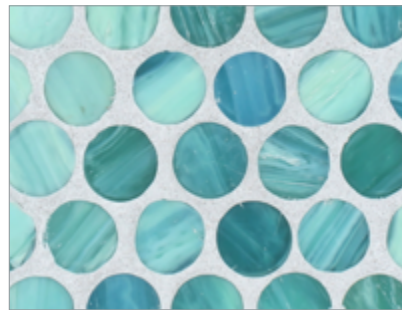

LUNADA
BAY TILE

Marbleized Penny Round (3/4) • Pearl Finish

- Paper-faced interlocking sheets
- Up to 70% post-consumer recycled glass content by color ♻️

Ivory

Onyx

Burlywood

Ice

Silver Moon

Platinum

Storm Blue

Surf

Suede

Mahogany

South Beach

Ippei

Butterscotch

Teak

- Paper-faced interlocking sheets
- Up to 70% post-consumer recycled glass content by color ♻️

Burlywood

Onyx

Ivory

Platinum

Silver Moon

Ice

Suede

Surf

Storm Blue

Ippei

South Beach

Mahogany

Teak

Butterscotch