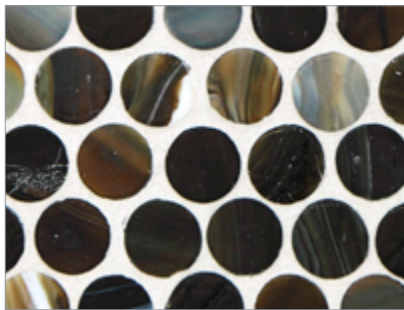

LUNADA
BAY TILE

Marbleized Penny Round (3/4) • Pearl Finish

- Paper-faced interlocking sheets
- Up to 70% post-consumer recycled glass content by color ♻️

Ivory

Onyx

Burlywood

Ice

Silver Moon

Platinum

Storm Blue

Surf

Suede

Mahogany

South Beach

Ippei

Butterscotch

Teak

- Paper-faced interlocking sheets
- Up to 70% post-consumer recycled glass content by color ♻️

Burlywood

Onyx

Ivory

Platinum

Silver Moon

Ice

Suede

Surf

Storm Blue

Ippei

South Beach

Mahogany

Teak

Butterscotch