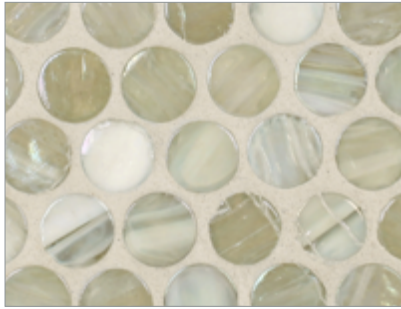

LUNADA
BAY TILE

Marbleized Penny Round (3/4) • Pearl Finish

- Paper-faced interlocking sheets
- Up to 70% post-consumer recycled glass content by color ♻️

Ivory

Onyx

Burlywood

Ice

Silver Moon

Platinum

Storm Blue

Surf

Suede

Mahogany

South Beach

Ippei

Butterscotch

Teak

- Paper-faced interlocking sheets
- Up to 70% post-consumer recycled glass content by color ♻️

Burlywood

Onyx

Ivory

Platinum

Silver Moon

Ice

Suede

Surf

Storm Blue

Ippei

South Beach

Mahogany

Teak

Butterscotch