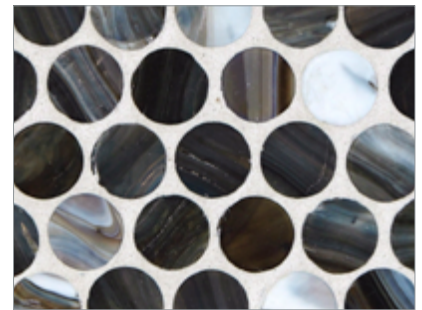

LUNADA
BAY TILE

Marbleized Penny Round (3/4) • Pearl Finish

- Paper-faced interlocking sheets
- Up to 70% post-consumer recycled glass content by color ♻️

Ivory

Onyx

Burlywood

Ice

Silver Moon

Platinum

Storm Blue

Surf

Suede

Mahogany

South Beach

Ippei

Butterscotch

Teak

- Paper-faced interlocking sheets
- Up to 70% post-consumer recycled glass content by color ♻️

Burlywood

Onyx

Ivory

Platinum

Silver Moon

Ice

Suede

Surf

Storm Blue

Ippei

South Beach

Mahogany

Teak

Butterscotch