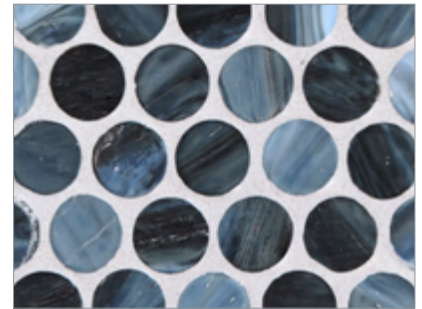

LUNADA
BAY TILE

Marbleized Penny Round (3/4) • Pearl Finish

- Paper-faced interlocking sheets
- Up to 70% post-consumer recycled glass content by color ♻️

Ivory

Onyx

Burlywood

Ice

Silver Moon

Platinum

Storm Blue

Surf

Suede

Mahogany

South Beach

Ippei

Butterscotch

Teak

- Paper-faced interlocking sheets
- Up to 70% post-consumer recycled glass content by color ♻️

Burlywood

Onyx

Ivory

Platinum

Silver Moon

Ice

Suede

Surf

Storm Blue

Ippei

South Beach

Mahogany

Teak

Butterscotch