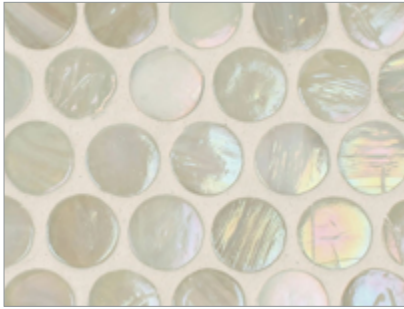

LUNADA
BAY TILE

Marbleized Penny Round (3/4) • Pearl Finish

- Paper-faced interlocking sheets
- Up to 70% post-consumer recycled glass content by color ♻️

Ivory

Onyx

Burlywood

Ice

Silver Moon

Platinum

Storm Blue

Surf

Suede

Mahogany

South Beach

Ippei

Butterscotch

Teak

- Paper-faced interlocking sheets
- Up to 70% post-consumer recycled glass content by color ♻️

Burlywood

Onyx

Ivory

Platinum

Silver Moon

Ice

Suede

Surf

Storm Blue

Ippei

South Beach

Mahogany

Teak

Butterscotch