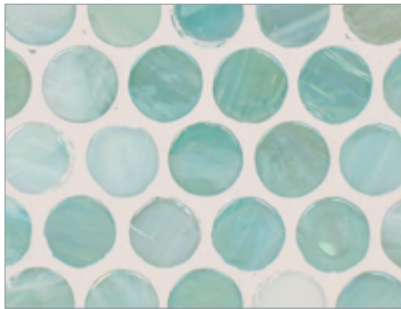

LUNADA
BAY TILE

Marbleized Penny Round (3/4) • Pearl Finish

- Paper-faced interlocking sheets
- Up to 70% post-consumer recycled glass content by color ♻️

Ivory

Onyx

Burlywood

Ice

Silver Moon

Platinum

Storm Blue

Surf

Suede

Mahogany

South Beach

Ippei

Butterscotch

Teak

- Paper-faced interlocking sheets
- Up to 70% post-consumer recycled glass content by color ♻️

Burlywood

Onyx

Ivory

Platinum

Silver Moon

Ice

Suede

Surf

Storm Blue

Ippei

South Beach

Mahogany

Teak

Butterscotch