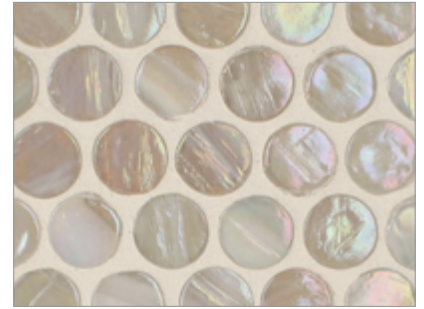

LUNADA
BAY TILE

Marbleized Penny Round (3/4) • Pearl Finish

- Paper-faced interlocking sheets
- Up to 70% post-consumer recycled glass content by color ♻️

Ivory

Onyx

Burlywood

Ice

Silver Moon

Platinum

Storm Blue

Surf

Suede

Mahogany

South Beach

Ippei

Butterscotch

Teak

- Paper-faced interlocking sheets
- Up to 70% post-consumer recycled glass content by color ♻️

Burlywood

Onyx

Ivory

Platinum

Silver Moon

Ice

Suede

Surf

Storm Blue

Ippei

South Beach

Mahogany

Teak

Butterscotch