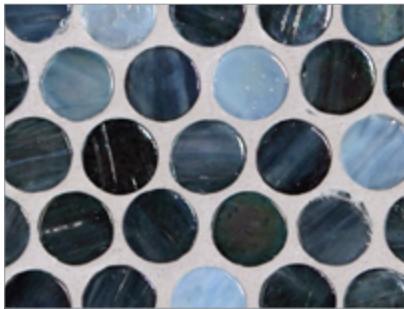

LUNADA
BAY TILE

Marbleized Penny Round (3/4) • Pearl Finish

- Paper-faced interlocking sheets
- Up to 70% post-consumer recycled glass content by color ♻️

Ivory

Onyx

Burlywood

Ice

Silver Moon

Platinum

Storm Blue

Surf

Suede

Mahogany

South Beach

Ippei

Butterscotch

Teak

- Paper-faced interlocking sheets
- Up to 70% post-consumer recycled glass content by color ♻️

Burlywood

Onyx

Ivory

Platinum

Silver Moon

Ice

Suede

Surf

Storm Blue

Ippei

South Beach

Mahogany

Teak

Butterscotch