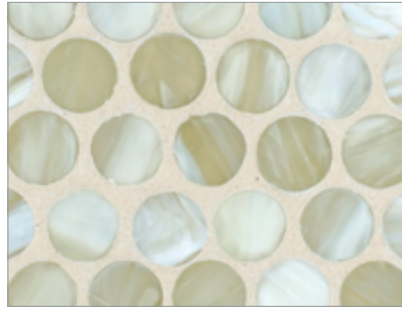

LUNADA
BAY TILE

Marbleized Penny Round (3/4) • Pearl Finish

- Paper-faced interlocking sheets
- Up to 70% post-consumer recycled glass content by color ♻️

Ivory

Onyx

Burlywood

Ice

Silver Moon

Platinum

Storm Blue

Surf

Suede

Mahogany

South Beach

Ippei

Butterscotch

Teak

- Paper-faced interlocking sheets
- Up to 70% post-consumer recycled glass content by color ♻️

Burlywood

Onyx

Ivory

Platinum

Silver Moon

Ice

Suede

Surf

Storm Blue

Ippei

South Beach

Mahogany

Teak

Butterscotch