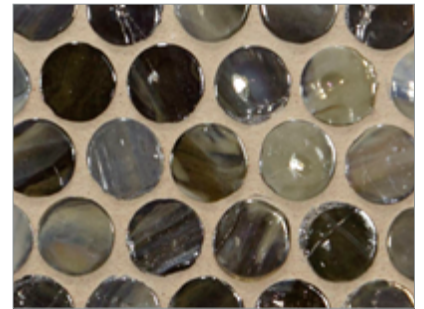

LUNADA
BAY TILE

Marbleized Penny Round (3/4) • Pearl Finish

- Paper-faced interlocking sheets
- Up to 70% post-consumer recycled glass content by color ♻️

Ivory

Onyx

Burlywood

Ice

Silver Moon

Platinum

Storm Blue

Surf

Suede

Mahogany

South Beach

Ippei

Butterscotch

Teak

- Paper-faced interlocking sheets
- Up to 70% post-consumer recycled glass content by color ♻️

Burlywood

Onyx

Ivory

Platinum

Silver Moon

Ice

Suede

Surf

Storm Blue

Ippei

South Beach

Mahogany

Teak

Butterscotch