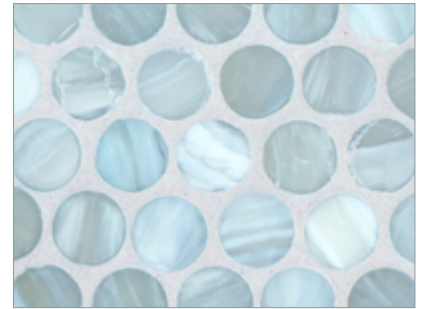

LUNADA
BAY TILE

Marbleized Penny Round (3/4) • Pearl Finish

- Paper-faced interlocking sheets
- Up to 70% post-consumer recycled glass content by color ♻️

Ivory

Onyx

Burlywood

Ice

Silver Moon

Platinum

Storm Blue

Surf

Suede

Mahogany

South Beach

Ippei

Butterscotch

Teak

- Paper-faced interlocking sheets
- Up to 70% post-consumer recycled glass content by color ♻️

Burlywood

Onyx

Ivory

Platinum

Silver Moon

Ice

Suede

Surf

Storm Blue

Ippei

South Beach

Mahogany

Teak

Butterscotch