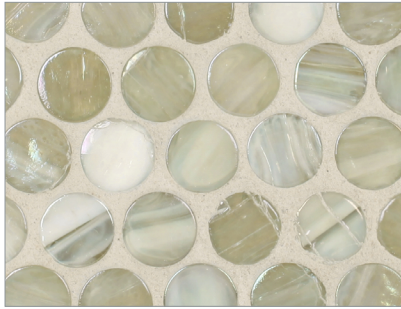

- Paper-faced interlocking sheets
- Up to 70% post-consumer recycled glass content by color ♻️

Ivory

Onyx

Burlywood

Ice

Silver Moon

Platinum

Storm Blue

Surf

Suede

Mahogany

South Beach

Ippei

Butterscotch

Teak

- Paper-faced interlocking sheets
- Up to 70% post-consumer recycled glass content by color ♻️

Burlywood

Onyx

Ivory

Platinum

Silver Moon

Ice

Suede

Surf

Storm Blue

Ippei

South Beach

Mahogany

Teak

Butterscotch