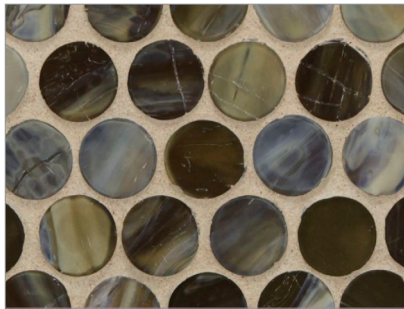

- Paper-faced interlocking sheets
- Up to 70% post-consumer recycled glass content by color ♻️

Ivory

Onyx

Burlywood

Ice

Silver Moon

Platinum

Storm Blue

Surf

Suede

Mahogany

South Beach

Ippei

Butterscotch

Teak

- Paper-faced interlocking sheets
- Up to 70% post-consumer recycled glass content by color ♻️

Burlywood

Onyx

Ivory

Platinum

Silver Moon

Ice

Suede

Surf

Storm Blue

Ippei

South Beach

Mahogany

Teak

Butterscotch