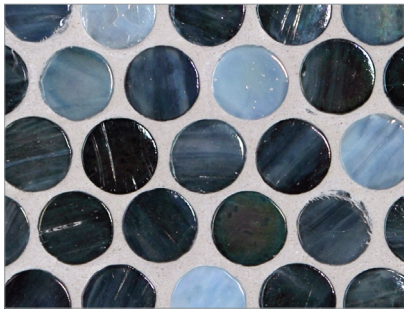

- Paper-faced interlocking sheets
- Up to 70% post-consumer recycled glass content by color ♻️

Ivory

Onyx

Burlywood

Ice

Silver Moon

Platinum

Storm Blue

Surf

Suede

Mahogany

South Beach

Ippei

Butterscotch

Teak

- Paper-faced interlocking sheets
- Up to 70% post-consumer recycled glass content by color ♻️

Burlywood

Onyx

Ivory

Platinum

Silver Moon

Ice

Suede

Surf

Storm Blue

Ippei

South Beach

Mahogany

Teak

Butterscotch