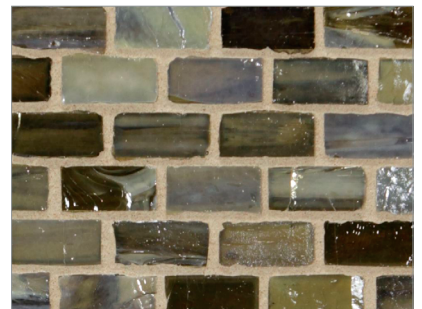

- Paper-faced interlocking sheets
- Up to 70% post-consumer recycled glass content by color ♻️

Ivory

Onyx

Burlywood

Ice

Silver Moon

Platinum

Storm Blue

Surf

Suede

Mahogany

South Beach

Ippei

Butterscotch

Teak

- Paper-faced interlocking sheets
- Up to 70% post-consumer recycled glass content by color ♻️

Burlywood

Onyx

Ivory

Platinum

Silver Moon

Ice

Suede

Surf

Storm Blue

Ippei

South Beach

Mahogany

Teak

Butterscotch