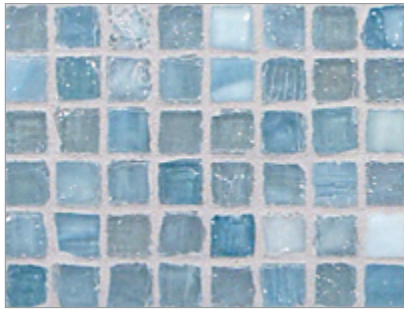

# Marbleized 1/2 x 1/2 Mini Mosaic • Pearl Finish

- Paper-faced interlocking sheets
- Up to 70% post-consumer recycled glass content by color ♻️

Ivory

Onyx

Burlywood

Ice

Silver Moon

Platinum

Storm Blue

Surf

Suede

Mahogany

South Beach

Ippei

Butterscotch

Teak

- Paper-faced interlocking sheets
- Up to 70% post-consumer recycled glass content by color ♻️

Burlywood

Onyx

Ivory

Platinum

Silver Moon

Ice

Suede