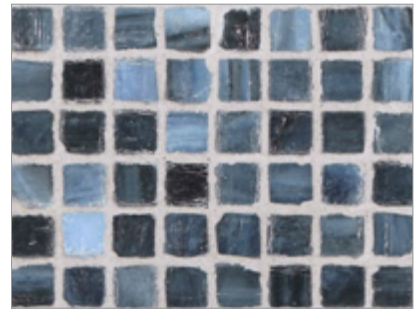

# Marbleized 1/2 x 1/2 Mini Mosaic • Pearl Finish

- Paper-faced interlocking sheets
- Up to 70% post-consumer recycled glass content by color ♻️

Ivory

Onyx

Burlywood

Ice

Silver Moon

Platinum

Storm Blue

Surf

Suede

Mahogany

South Beach

Ippei

Butterscotch

Teak

- Paper-faced interlocking sheets
- Up to 70% post-consumer recycled glass content by color ♻️

Burlywood

Onyx

Ivory

Platinum

Silver Moon

Ice

Suede

Surf

Storm Blue

Ippei

South Beach

Mahogany

Teak

Butterscotch