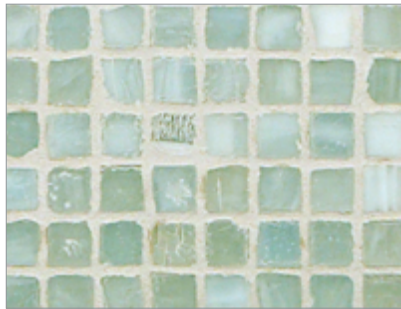

# Marbleized 1/2 x 1/2 Mini Mosaic • Pearl Finish

- Paper-faced interlocking sheets
- Up to 70% post-consumer recycled glass content by color ♻️

Ivory

Onyx

Burlywood

Ice

Silver Moon

Platinum

Storm Blue

Surf

Suede

Mahogany

South Beach

Ippei

Butterscotch

Teak

- Paper-faced interlocking sheets
- Up to 70% post-consumer recycled glass content by color ♻️

Burlywood

Onyx

Ivory

Platinum

Silver Moon

Ice

Suede

Surf

Storm Blue

Ippei

South Beach

Mahogany

Teak

Butterscotch