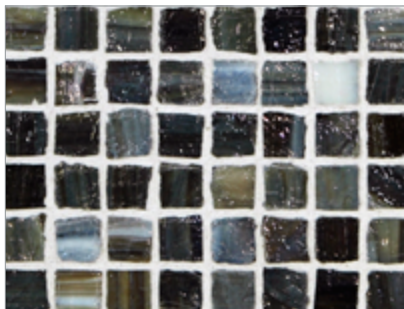

# Marbleized 1/2 x 1/2 Mini Mosaic • Pearl Finish

- Paper-faced interlocking sheets
- Up to 70% post-consumer recycled glass content by color ♻️

Ivory

Onyx

Burlywood

Ice

Silver Moon

Platinum

Storm Blue

Surf

Suede

Mahogany

South Beach

Ippei

Butterscotch

Teak

- Paper-faced interlocking sheets
- Up to 70% post-consumer recycled glass content by color ♻️

Burlywood

Onyx

Ivory

Platinum

Silver Moon

Ice

Suede