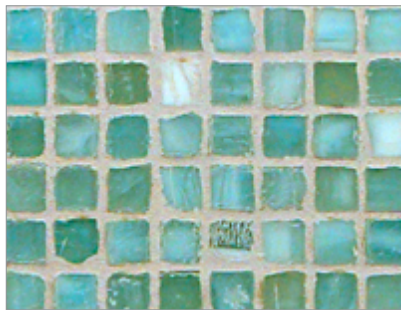

# Marbleized 1/2 x 1/2 Mini Mosaic • Pearl Finish

- Paper-faced interlocking sheets
- Up to 70% post-consumer recycled glass content by color ♻️

Ivory

Onyx

Burlywood

Ice

Silver Moon

Platinum

Storm Blue

Surf

Suede

Mahogany

South Beach

Ippei

Butterscotch

Teak

- Paper-faced interlocking sheets
- Up to 70% post-consumer recycled glass content by color ♻️

Burlywood

Onyx

Ivory

Platinum

Silver Moon

Ice

Suede

Surf

Storm Blue

Ippei

South Beach

Mahogany

Teak

Butterscotch