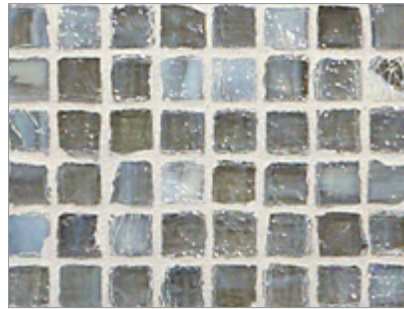

LUNADA  
BAYTILE

# Marbleized 1/2 x 1/2 Mini Mosaic • Pearl Finish

- Paper-faced interlocking sheets
- Up to 70% post-consumer recycled glass content by color ♻️

Ivory

Onyx

Burlywood

Ice

Silver Moon

Platinum

Storm Blue

Surf

Suede

Mahogany

South Beach

Ippei

Butterscotch

Teak

- Paper-faced interlocking sheets
- Up to 70% post-consumer recycled glass content by color ♻️

Burlywood

Onyx

Ivory

Platinum

Silver Moon

Ice

Suede