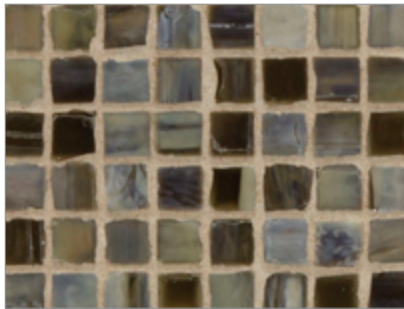

Storm Blue

Surf

Suede

Mahogany

South Beach

Ippei

Butterscotch

Teak

- Paper-faced interlocking sheets
- Up to 70% post-consumer recycled glass content by color ♻️

Burlywood

Onyx

Ivory

Platinum

Silver Moon

Ice

Suede

Surf

Storm Blue

Ippei

South Beach

Mahogany

Teak

Butterscotch