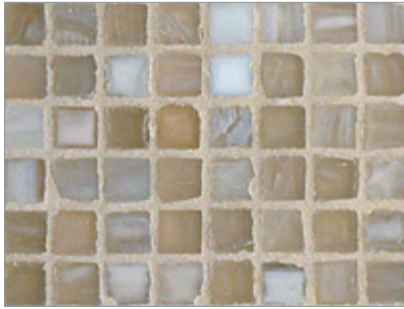

# Marbleized 1/2 x 1/2 Mini Mosaic • Pearl Finish

- Paper-faced interlocking sheets
- Up to 70% post-consumer recycled glass content by color ♻️

Ivory

Onyx

Burlywood

Ice

Silver Moon

Platinum

Storm Blue

Surf

Suede

Mahogany

South Beach

Ippei

Butterscotch

Teak

- Paper-faced interlocking sheets
- Up to 70% post-consumer recycled glass content by color ♻️

Burlywood

Onyx

Ivory

Platinum

Silver Moon

Ice

Suede