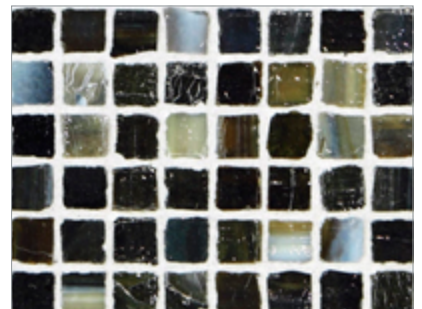

# Marbleized 1/2 x 1/2 Mini Mosaic • Pearl Finish

- Paper-faced interlocking sheets
- Up to 70% post-consumer recycled glass content by color ♻️

Ivory

Onyx

Burlywood

Ice

Silver Moon

Platinum

Storm Blue

Surf

Suede

Mahogany

South Beach

Ippei

Butterscotch

Teak

- Paper-faced interlocking sheets
- Up to 70% post-consumer recycled glass content by color ♻️

Burlywood

Onyx

Ivory

Platinum

Silver Moon

Ice

Suede