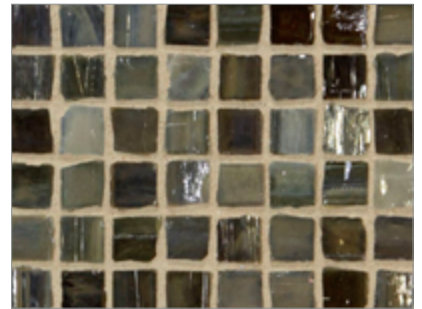

# Marbleized 1/2 x 1/2 Mini Mosaic • Pearl Finish

- Paper-faced interlocking sheets
- Up to 70% post-consumer recycled glass content by color ♻️

Ivory

Onyx

Burlywood

Ice

Silver Moon

Platinum

Storm Blue

Surf

Suede

Mahogany

South Beach

Ippei

Butterscotch

Teak

- Paper-faced interlocking sheets
- Up to 70% post-consumer recycled glass content by color ♻️

Burlywood

Onyx

Ivory

Platinum

Silver Moon

Ice

Suede