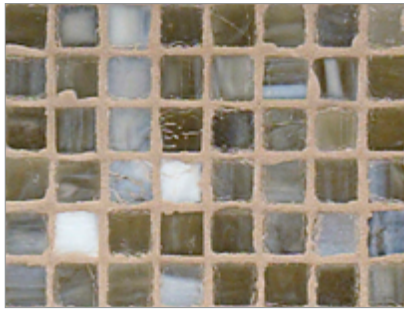

# Marbleized 1/2 x 1/2 Mini Mosaic • Pearl Finish

- Paper-faced interlocking sheets
- Up to 70% post-consumer recycled glass content by color ♻️

Ivory

Onyx

Burlywood

Ice

Silver Moon

Platinum

Storm Blue

Surf

Suede

Mahogany

South Beach

Ippei

Butterscotch

Teak

- Paper-faced interlocking sheets
- Up to 70% post-consumer recycled glass content by color ♻️

Burlywood

Onyx

Ivory

Platinum

Silver Moon

Ice

Suede

Surf

Storm Blue

Ippei

South Beach

Mahogany

Teak

Butterscotch