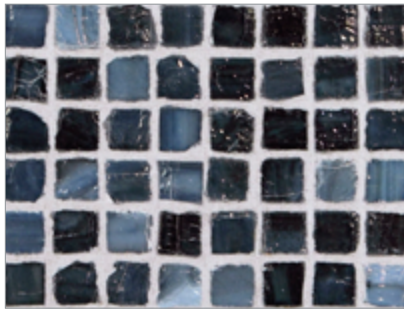

# Marbleized 1/2 x 1/2 Mini Mosaic • Pearl Finish

- Paper-faced interlocking sheets
- Up to 70% post-consumer recycled glass content by color ♻️

Ivory

Onyx

Burlywood

Ice

Silver Moon

Platinum

Storm Blue

Surf

Suede

Mahogany

South Beach

Ippei

Butterscotch

Teak

- Paper-faced interlocking sheets
- Up to 70% post-consumer recycled glass content by color ♻️

Burlywood

Onyx

Ivory

Platinum

Silver Moon

Ice

Suede