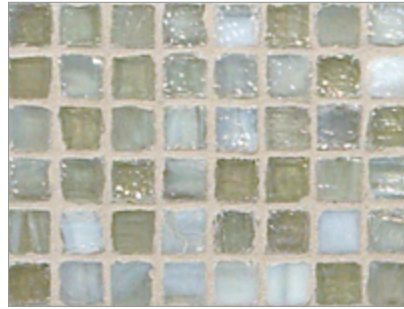

LUNADA  
BAYTILE

# Marbleized 1/2 x 1/2 Mini Mosaic • Pearl Finish

- Paper-faced interlocking sheets
- Up to 70% post-consumer recycled glass content by color ♻️

Ivory

Onyx

Burlywood

Ice

Silver Moon

Platinum

Storm Blue

Surf

Suede

Mahogany

South Beach

Ippei

Butterscotch

Teak

- Paper-faced interlocking sheets
- Up to 70% post-consumer recycled glass content by color ♻️

Burlywood

Onyx

Ivory

Platinum

Silver Moon

Ice

Suede