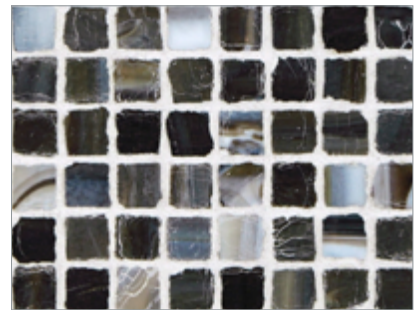

Storm Blue

Surf

Suede

Mahogany

South Beach

Ippei

Butterscotch

Teak

- Paper-faced interlocking sheets
- Up to 70% post-consumer recycled glass content by color ♻️

Burlywood

Onyx

Ivory

Platinum

Silver Moon

Ice

Suede

Surf

Storm Blue

Ippei

South Beach

Mahogany

Teak

Butterscotch