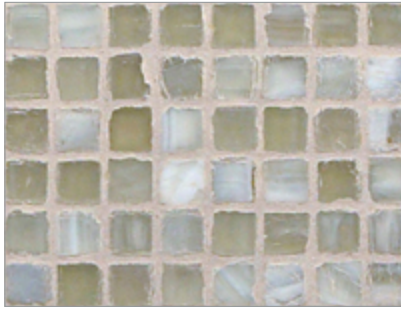

# Marbleized 1/2 x 1/2 Mini Mosaic • Pearl Finish

- Paper-faced interlocking sheets
- Up to 70% post-consumer recycled glass content by color ♻️

Ivory

Onyx

Burlywood

Ice

Silver Moon

Platinum

Storm Blue

Surf

Suede

Mahogany

South Beach

Ippei

Butterscotch

Teak

- Paper-faced interlocking sheets
- Up to 70% post-consumer recycled glass content by color ♻️

Burlywood

Onyx

Ivory

Platinum

Silver Moon

Ice

Suede