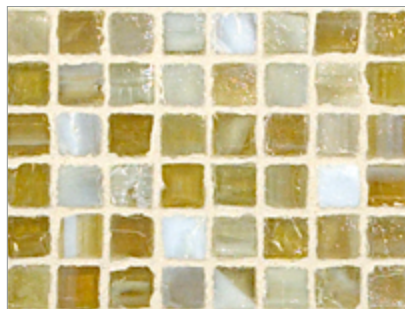

# Marbleized 1/2 x 1/2 Mini Mosaic • Pearl Finish

- Paper-faced interlocking sheets
- Up to 70% post-consumer recycled glass content by color ♻️

Ivory

Onyx

Burlywood

Ice

Silver Moon

Platinum

Storm Blue

Surf

Suede

Mahogany

South Beach

Ippei

Butterscotch

Teak

- Paper-faced interlocking sheets
- Up to 70% post-consumer recycled glass content by color ♻️

Burlywood

Onyx

Ivory

Platinum

Silver Moon

Ice

Suede