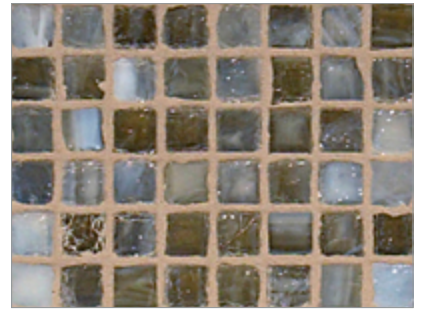

# Marbleized 1/2 x 1/2 Mini Mosaic • Pearl Finish

- Paper-faced interlocking sheets
- Up to 70% post-consumer recycled glass content by color ♻️

Ivory

Onyx

Burlywood

Ice

Silver Moon

Platinum

Storm Blue

Surf

Suede

Mahogany

South Beach

Ippei

Butterscotch

Teak

- Paper-faced interlocking sheets
- Up to 70% post-consumer recycled glass content by color ♻️

Burlywood

Onyx

Ivory

Platinum

Silver Moon

Ice

Suede

Surf

Storm Blue

Ippei

South Beach

Mahogany

Teak

Butterscotch