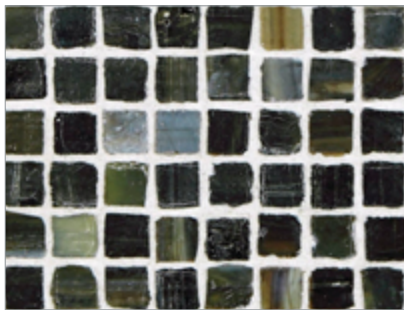

# Marbleized 1/2 x 1/2 Mini Mosaic • Pearl Finish

- Paper-faced interlocking sheets
- Up to 70% post-consumer recycled glass content by color ♻️

Ivory

Onyx

Burlywood

Ice

Silver Moon

Platinum

Storm Blue

Surf

Suede

Mahogany

South Beach

Ippei

Butterscotch

Teak

- Paper-faced interlocking sheets
- Up to 70% post-consumer recycled glass content by color ♻️

Burlywood

Onyx

Ivory

Platinum

Silver Moon

Ice

Suede

Surf

Storm Blue

Ippei

South Beach

Mahogany

Teak

Butterscotch