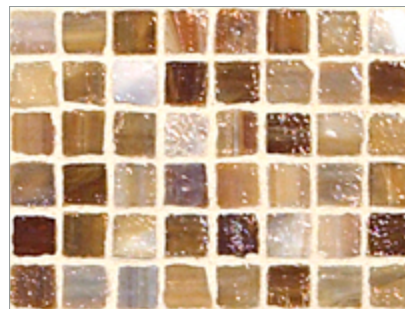

# Marbleized 1/2 x 1/2 Mini Mosaic • Pearl Finish

- Paper-faced interlocking sheets
- Up to 70% post-consumer recycled glass content by color ♻️

Ivory

Onyx

Burlywood

Ice

Silver Moon

Platinum

Storm Blue

Surf

Suede

Mahogany

South Beach

Ippei

Butterscotch

Teak

- Paper-faced interlocking sheets
- Up to 70% post-consumer recycled glass content by color ♻️

Burlywood

Onyx

Ivory

Platinum

Silver Moon

Ice

Suede