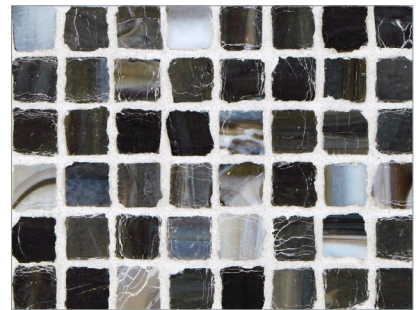

- Paper-faced interlocking sheets
- Up to 70% post-consumer recycled glass content by color ♻️

Ivory

Onyx

Burlywood

Ice

Silver Moon

Platinum

Storm Blue

Surf

Suede

Mahogany

South Beach

Ippei

Butterscotch

Teak

- Paper-faced interlocking sheets
- Up to 70% post-consumer recycled glass content by color ♻️

Burlywood

Onyx

Ivory

Platinum

Silver Moon

Ice

Suede

Surf

Storm Blue

Ippei

South Beach

Mahogany

Teak

Butterscotch