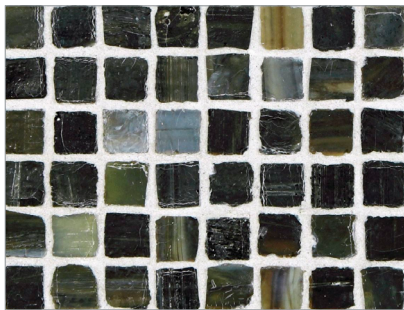

- Paper-faced interlocking sheets
- Up to 70% post-consumer recycled glass content by color ♻️

Ivory

Onyx

Burlywood

Ice

Silver Moon

Platinum

Storm Blue

Surf

Suede

Mahogany

South Beach

Ippei

Butterscotch

Teak

- Paper-faced interlocking sheets
- Up to 70% post-consumer recycled glass content by color ♻️

Burlywood

Onyx

Ivory

Platinum

Silver Moon

Ice

Suede

Surf

Storm Blue

Ippei

South Beach

Mahogany

Teak

Butterscotch