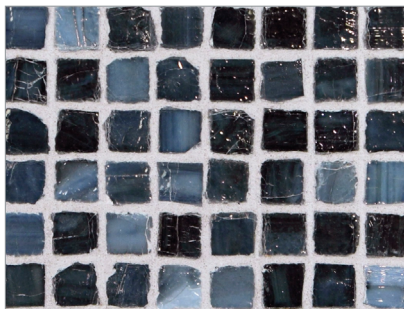

- Paper-faced interlocking sheets
- Up to 70% post-consumer recycled glass content by color ♻️

Ivory

Onyx

Burlywood

Ice

Silver Moon

Platinum

Storm Blue

Surf

Suede

Mahogany

South Beach

Ippei

Butterscotch

Teak

- Paper-faced interlocking sheets
- Up to 70% post-consumer recycled glass content by color ♻️

Burlywood

Onyx

Ivory

Platinum

Silver Moon

Ice

Suede

Surf

Storm Blue

Ippei

South Beach

Mahogany

Teak

Butterscotch