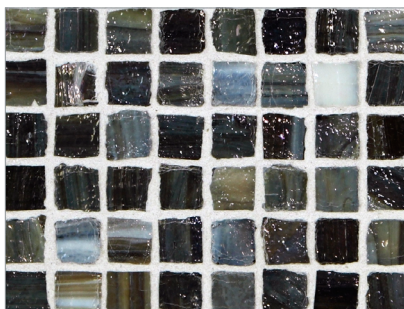

- Paper-faced interlocking sheets
- Up to 70% post-consumer recycled glass content by color ♻️

Ivory

Onyx

Burlywood

Ice

Silver Moon

Platinum

Storm Blue

Surf

Suede

Mahogany

South Beach

Ippei

Butterscotch

Teak

- Paper-faced interlocking sheets
- Up to 70% post-consumer recycled glass content by color ♻️

Burlywood

Onyx

Ivory

Platinum

Silver Moon

Ice

Suede

Surf

Storm Blue

Ippei

South Beach

Mahogany

Teak

Butterscotch