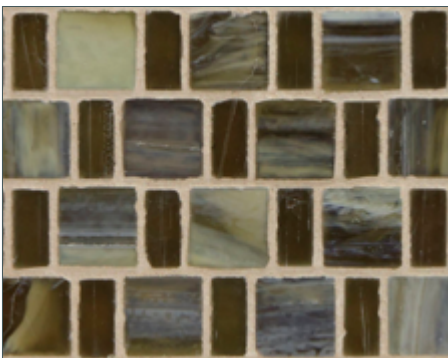

## Marbleized Japonaise (1/2 x 1, 1 x 1) • Pearl Finish

- Paper-faced interlocking sheets
- Up to 70% post-consumer recycled glass content by color ♻️

Cornsilk

Light Grey

Tan

Honeydew

Snow

Jeans

## Marbleized Japonaise (1/2 x 1, 1 x 1) • Silk Finish

- Paper-faced interlocking sheets
- Up to 70% post-consumer recycled glass content by color ♻️

Cornsilk

Light Grey

Tan

Honeydew

Snow

Jeans

Golden Rod

Molasses

Praline

Mocha

Kudu

Espresso