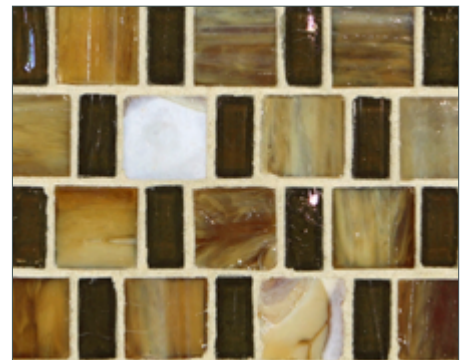

## Marbleized Japonaise (1/2 x 1, 1 x 1) • Pearl Finish

- Paper-faced interlocking sheets
- Up to 70% post-consumer recycled glass content by color ♻️

Cornsilk

Light Grey

Tan

Honeydew

Snow

Jeans

Golden Rod

Molasses

Praline

Mocha

Kudu

Espresso

LUNADA  
BAY TILE

## Marbleized Japonaise (1/2 x 1, 1 x 1) • Silk Finish

- Paper-faced interlocking sheets
- Up to 70% post-consumer recycled glass content by color ♻️

Cornsilk

Light Grey

Tan

Honeydew

Snow

Jeans