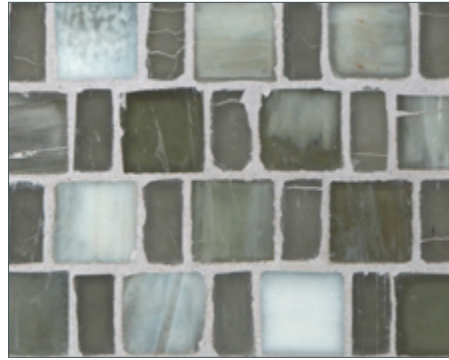

## Marbleized Japonaise (1/2 x 1, 1 x 1) • Pearl Finish

- Paper-faced interlocking sheets
- Up to 70% post-consumer recycled glass content by color ♻️

Cornsilk

Light Grey

Tan

Honeydew

Snow

Jeans

Golden Rod

Molasses

Praline

Mocha

Kudu

Espresso

LUNADA  
BAY TILE

## Marbleized Japonaise (1/2 x 1, 1 x 1) • Silk Finish

- Paper-faced interlocking sheets
- Up to 70% post-consumer recycled glass content by color ♻️

Cornsilk

Light Grey

Tan

Honeydew

Snow

Jeans