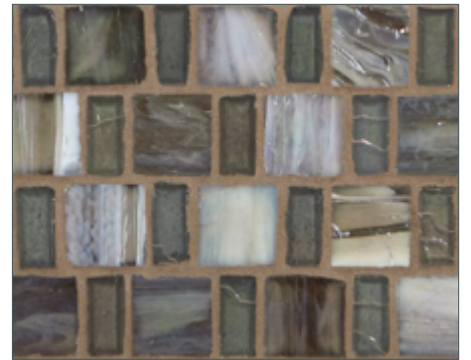

LUNADA  
BAY TILE

## Marbleized Japonaise (1/2 x 1, 1 x 1) • Pearl Finish

- Paper-faced interlocking sheets
- Up to 70% post-consumer recycled glass content by color ♻️

Cornsilk

Light Grey

Tan

Honeydew

Snow

Jeans

Golden Rod

Molasses

Praline

Mocha

Kudu

Espresso

LUNADA  
BAY TILE

## Marbleized Japonaise (1/2 x 1, 1 x 1) • Silk Finish

- Paper-faced interlocking sheets
- Up to 70% post-consumer recycled glass content by color ♻️

Cornsilk

Light Grey

Tan

Honeydew

Snow

Jeans