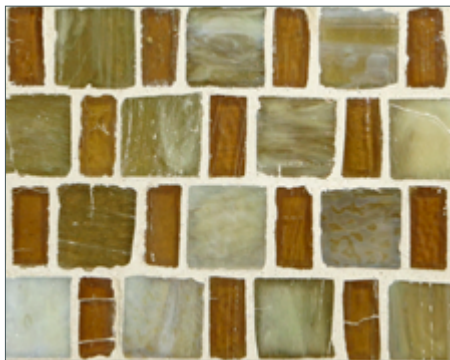

## Marbleized Japonaise (1/2 x 1, 1 x 1) • Pearl Finish

- Paper-faced interlocking sheets
- Up to 70% post-consumer recycled glass content by color ♻️

Cornsilk

Light Grey

Tan

Honeydew

Snow

Jeans

Golden Rod

Molasses

Praline

Mocha

Kudu

Espresso

LUNADA  
BAY TILE

## Marbleized Japonaise (1/2 x 1, 1 x 1) • Silk Finish

- Paper-faced interlocking sheets
- Up to 70% post-consumer recycled glass content by color ♻️

Cornsilk

Light Grey

Tan

Honeydew

Snow

Jeans