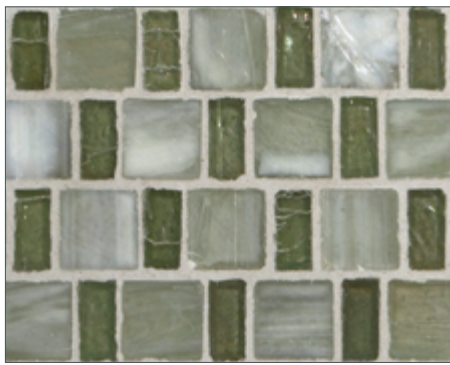

LUNADA  
BAY TILE

## Marbleized Japonaise (1/2 x 1, 1 x 1) • Pearl Finish

- Paper-faced interlocking sheets
- Up to 70% post-consumer recycled glass content by color ♻️

Cornsilk

Light Grey

Tan

Honeydew

Snow

Jeans

Golden Rod

Molasses

Praline

Mocha

Kudu

Espresso

LUNADA  
BAY TILE

## Marbleized Japonaise (1/2 x 1, 1 x 1) • Silk Finish

- Paper-faced interlocking sheets
- Up to 70% post-consumer recycled glass content by color ♻️

Cornsilk

Light Grey

Tan

Honeydew

Snow

Jeans