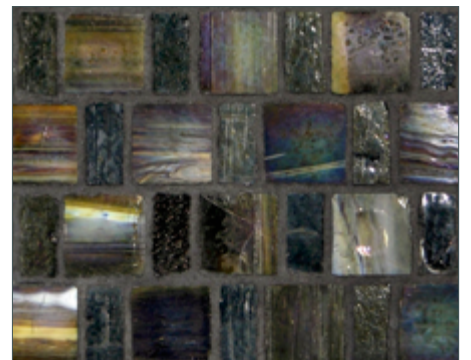

## Marbleized Japonaise (1/2 x 1, 1 x 1) • Pearl Finish

- Paper-faced interlocking sheets
- Up to 70% post-consumer recycled glass content by color ♻️

Cornsilk

Light Grey

Tan

Honeydew

Snow

Jeans

Golden Rod

Molasses

Praline

Mocha

Kudu

Espresso

LUNADA  
BAY TILE

## Marbleized Japonaise (1/2 x 1, 1 x 1) • Silk Finish

- Paper-faced interlocking sheets
- Up to 70% post-consumer recycled glass content by color ♻️

Cornsilk

Light Grey

Tan

Honeydew

Snow

Jeans