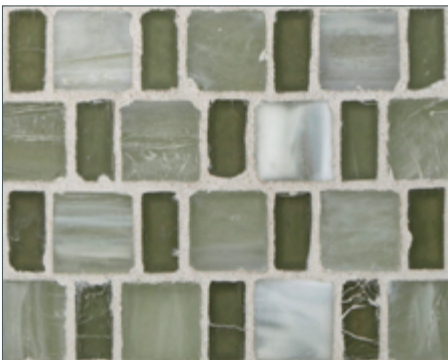

## Marbleized Japonaise (1/2 x 1, 1 x 1) • Pearl Finish

- Paper-faced interlocking sheets
- Up to 70% post-consumer recycled glass content by color ♻️

Cornsilk

Light Grey

Tan

Honeydew

Snow

Jeans

## Marbleized Japonaise (1/2 x 1, 1 x 1) • Silk Finish

- Paper-faced interlocking sheets
- Up to 70% post-consumer recycled glass content by color ♻️

Cornsilk

Light Grey

Tan

Honeydew

Snow

Jeans