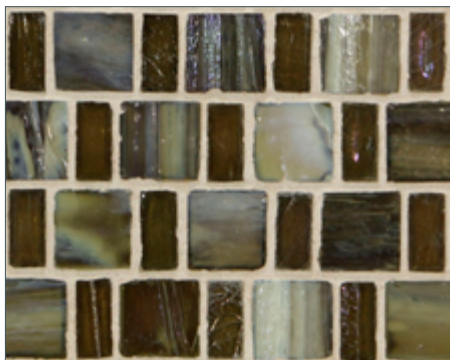

## Marbleized Japonaise (1/2 x 1, 1 x 1) • Pearl Finish

- Paper-faced interlocking sheets
- Up to 70% post-consumer recycled glass content by color ♻️

Cornsilk

Light Grey

Tan

Honeydew

Snow

Jeans

Golden Rod

Molasses

Praline

Mocha

Kudu

Espresso

LUNADA  
BAY TILE

## Marbleized Japonaise (1/2 x 1, 1 x 1) • Silk Finish

- Paper-faced interlocking sheets
- Up to 70% post-consumer recycled glass content by color ♻️

Cornsilk

Light Grey

Tan

Honeydew

Snow

Jeans