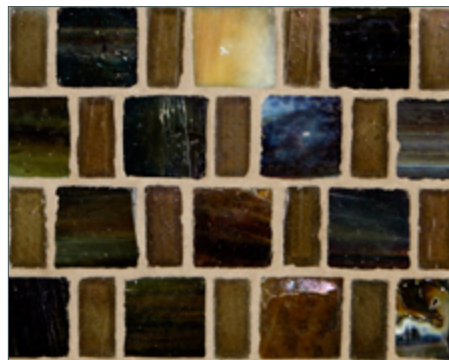

## Marbleized Japonaise (1/2 x 1, 1 x 1) • Pearl Finish

- Paper-faced interlocking sheets
- Up to 70% post-consumer recycled glass content by color ♻️

Cornsilk

Light Grey

Tan

Honeydew

Snow

Jeans

Golden Rod

Molasses

Praline

Mocha

Kudu

Espresso

LUNADA  
BAY TILE

## Marbleized Japonaise (1/2 x 1, 1 x 1) • Silk Finish

- Paper-faced interlocking sheets
- Up to 70% post-consumer recycled glass content by color ♻️

Cornsilk

Light Grey

Tan

Honeydew

Snow

Jeans