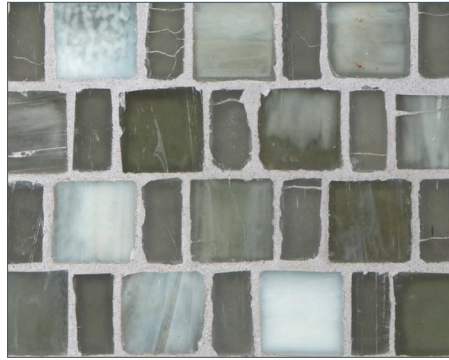

- Paper-faced interlocking sheets
- Up to 70% post-consumer recycled glass content by color ♻️

Cornsilk

Light Grey

Tan

Honeydew

Snow

Jeans

Golden Rod

Molasses

Praline

Mocha

Kudu

Espresso

LUNADA
BAY TILE

Marbleized Japonaise (1/2 x 1, 1 x 1) • Silk Finish

- Paper-faced interlocking sheets
- Up to 70% post-consumer recycled glass content by color ♻️

Cornsilk

Light Grey

Tan

Honeydew

Snow

Jeans

Golden Rod

Molasses