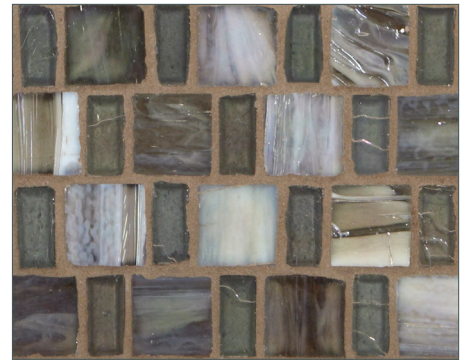

- Paper-faced interlocking sheets
- Up to 70% post-consumer recycled glass content by color ♻️

Cornsilk

Light Grey

Tan

Honeydew

Snow

Jeans

Golden Rod

Molasses

Praline

Mocha

Kudu

Espresso

LUNADA
BAY TILE

Marbleized Japonaise (1/2 x 1, 1 x 1) • Silk Finish

- Paper-faced interlocking sheets
- Up to 70% post-consumer recycled glass content by color ♻️

Cornsilk

Light Grey

Tan

Honeydew

Snow

Jeans

Golden Rod

Molasses