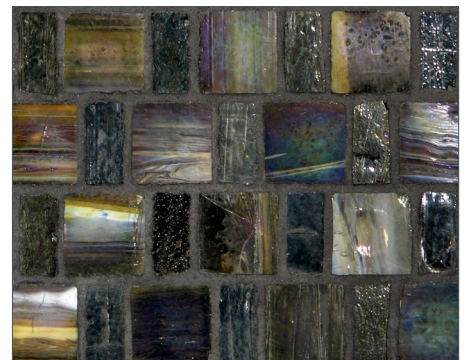

- Paper-faced interlocking sheets
- Up to 70% post-consumer recycled glass content by color ♻️

Cornsilk

Light Grey

Tan

Honeydew

Snow

Jeans

Golden Rod

Molasses

Praline

Mocha

Kudu

Espresso

LUNADA
BAY TILE

Marbleized Japonaise (1/2 x 1, 1 x 1) • Silk Finish

- Paper-faced interlocking sheets
- Up to 70% post-consumer recycled glass content by color ♻️

Cornsilk

Light Grey

Tan

Honeydew

Snow

Jeans

Golden Rod

Molasses