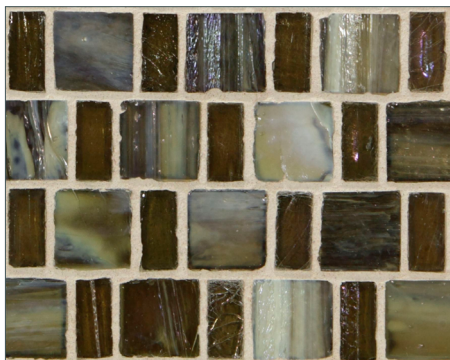

- Paper-faced interlocking sheets
- Up to 70% post-consumer recycled glass content by color ♻️

Cornsilk

Light Grey

Tan

Honeydew

Snow

Jeans

Golden Rod

Molasses

Praline

Mocha

Kudu

Espresso

LUNADA
BAY TILE

Marbleized Japonaise (1/2 x 1, 1 x 1) • Silk Finish

- Paper-faced interlocking sheets
- Up to 70% post-consumer recycled glass content by color ♻️

Cornsilk

Light Grey

Tan

Honeydew

Snow

Jeans

Golden Rod

Molasses