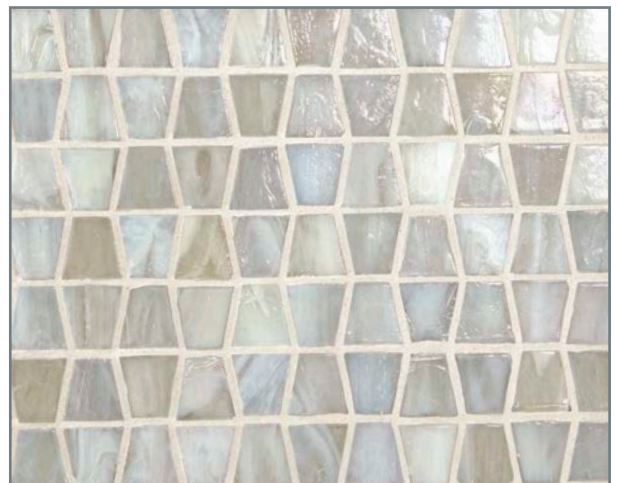

Pearl | Silk  
Platinum

Pearl | Silk  
Suede

Pearl | Silk  
Mahogany

Pearl | Silk  
Ippei

Pearl | Silk  
Surf

Pearl | Silk  
South Beach

Pearl | Silk  
Ice

Pearl | Silk  
Storm Blue

# MARBLEIZED PATTERNS

1/2 x 1/2 Mini Mosaic  
(11.5mm x 11.5mm)

1/2 x 1 Mini Brick  
(11.5mm x 25mm)

1 x 1 Mosaic  
(25mm x 25mm)

1 x 4 Brick  
(25mm x 100mm)

Penny Round (3/4)  
(19mm)

Wings (1 x 1)  
(25mm x 25mm)

**Marbleized:** [märbel-ízd]

*verb, past tense*

origin: Greek

*1. To give a marble-like variegated finish to an object or material*

From art museums and estates to cafes and cottages, marble transitions beautifully from the elegant to the everyday. Our Marbleized collection reinterprets the timeless appeal of natural stone in colored glass. Artisans handcraft the tiles by stretching and pulling together layers of transparent and opaque glass to create complex variations in shade, tone and texture. The old world rustic edge will add richness to any setting.