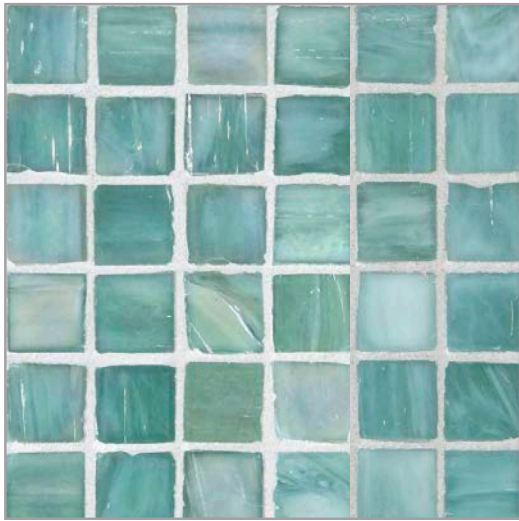

LUNADA  
BAY TILE

MARBLEIZED

Pearl | Silk  
Ivory

Pearl | Silk  
Burlywood

Pearl | Silk  
Onyx

Pearl | Silk  
Silver Moon

Pearl | Silk  
Butterscotch

Pearl | Silk  
Teak

Pearl | Silk  
Platinum

Pearl | Silk  
Suede

Pearl | Silk  
Mahogany

Pearl | Silk  
Ippei

Pearl | Silk  
Surf

Pearl | Silk  
South Beach

Pearl | Silk  
Ice

Pearl | Silk  
Storm Blue

# MARBLEIZED PATTERNS

1/2 x 1/2 Mini Mosaic  
(11.5mm x 11.5mm)

1/2 x 1 Mini Brick  
(11.5mm x 25mm)

1 x 1 Mosaic  
(25mm x 25mm)

1 x 4 Brick  
(25mm x 100mm)

Penny Round (3/4)  
(19mm)

Wings (1 x 1)  
(25mm x 25mm)

**Marbleized:** [märbel-ízd]

*verb, past tense*

origin: Greek

*1. To give a marble-like variegated finish to an object or material*

From art museums and estates to cafes and cottages, marble transitions beautifully from the elegant to the everyday. Our Marbleized collection reinterprets the timeless appeal of natural stone in colored glass. Artisans handcraft the tiles by stretching and pulling together layers of transparent and opaque glass to create complex variations in shade, tone and texture. The old world rustic edge will add richness to any setting.