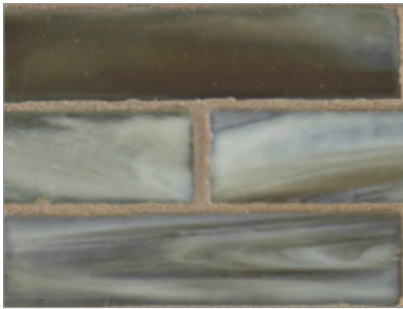

Marbleized 1 x 4 Brick • Pearl Finish

- Paper-faced interlocking sheets
- Up to 70% post-consumer recycled glass content by color ♻️

Ivory

Onyx

Burlywood

Ice

Silver Moon

Platinum

Storm Blue

Surf

Suede

Mahogany

South Beach

Ippei

Butterscotch

Teak

Marbleized 1 x 4 Brick • Silk Finish

- Paper-faced interlocking sheets
- Up to 70% post-consumer recycled glass content by color ♻️

Burlywood

Onyx

Ivory

Platinum

Silver Moon

Ice

Suede

Surf

Storm Blue

Ippei

South Beach

Mahogany

Teak

Butterscotch