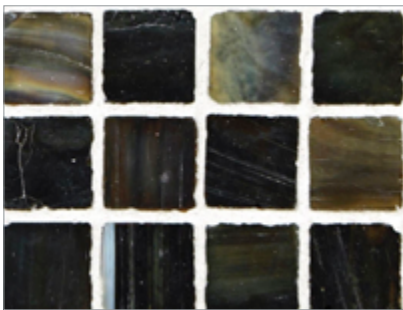

- Paper-faced interlocking sheets
- Up to 70% post-consumer recycled glass content by color ♻️

Ivory

Onyx

Burlywood

Ice

Silver Moon

Platinum

Storm Blue

Surf

Suede

Mahogany

South Beach

Ippei

Butterscotch

Teak

Marbleized 1 x 1 Mosaic • Silk Finish

- Paper-faced interlocking sheets
- Up to 70% post-consumer recycled glass content by color ♻️

Burlywood

Onyx

Ivory

Platinum

Silver Moon

Ice

Suede

Surf

Storm Blue

Ippei

South Beach

Mahogany

Teak

Butterscotch