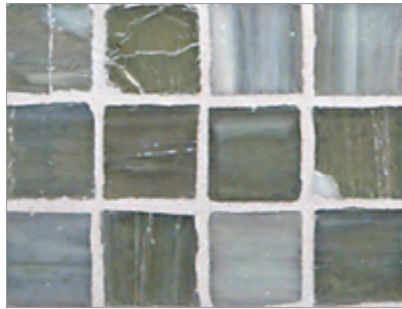

- Paper-faced interlocking sheets
- Up to 70% post-consumer recycled glass content by color ♻️

Ivory

Onyx

Burlywood

Ice

Silver Moon

Platinum

Storm Blue

Surf

Suede

Mahogany

South Beach

Ippei

Butterscotch

Teak

Marbleized 1 x 1 Mosaic • Silk Finish

- Paper-faced interlocking sheets
- Up to 70% post-consumer recycled glass content by color ♻️

Burlywood

Onyx

Ivory

Platinum

Silver Moon

Ice

Suede

Surf

Storm Blue

Ippei

South Beach

Mahogany

Teak

Butterscotch