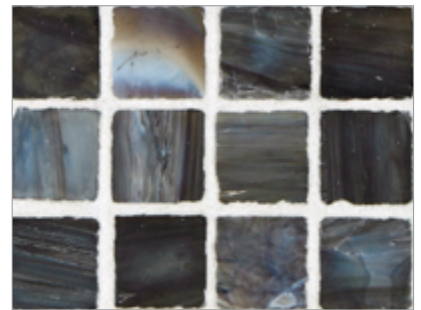

- Paper-faced interlocking sheets
- Up to 70% post-consumer recycled glass content by color ♻️

Ivory

Onyx

Burlywood

Ice

Silver Moon

Platinum

Storm Blue

Surf

Suede

Mahogany

South Beach

Ippei

Butterscotch

Teak

Marbleized 1 x 1 Mosaic • Silk Finish

- Paper-faced interlocking sheets
- Up to 70% post-consumer recycled glass content by color ♻️

Burlywood

Onyx

Ivory

Platinum

Silver Moon

Ice

Suede

Surf

Storm Blue

Ippei

South Beach

Mahogany

Teak

Butterscotch