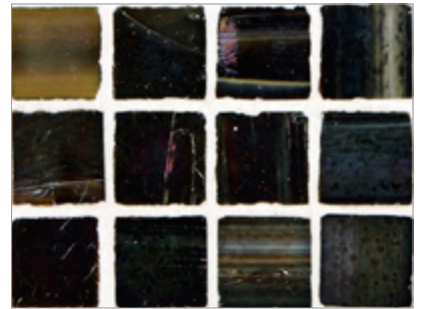

- Paper-faced interlocking sheets
- Up to 70% post-consumer recycled glass content by color ♻️

Ivory

Onyx

Burlywood

Ice

Silver Moon

Platinum

Storm Blue

Surf

Suede

Mahogany

South Beach

Ippei

Butterscotch

Teak

Marbleized 1 x 1 Mosaic • Silk Finish

- Paper-faced interlocking sheets
- Up to 70% post-consumer recycled glass content by color ♻️

Burlywood

Onyx

Ivory

Platinum

Silver Moon

Ice

Suede