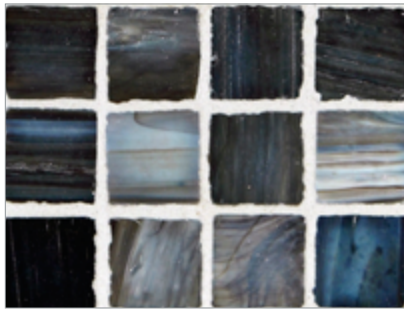

- Paper-faced interlocking sheets
- Up to 70% post-consumer recycled glass content by color ♻️

Ivory

Onyx

Burlywood

Ice

Silver Moon

Platinum

Storm Blue

Surf

Suede

Mahogany

South Beach

Ippei

Butterscotch

Teak

Marbleized 1 x 1 Mosaic • Silk Finish

- Paper-faced interlocking sheets
- Up to 70% post-consumer recycled glass content by color ♻️

Burlywood

Onyx

Ivory

Platinum

Silver Moon

Ice

Suede

Surf

Storm Blue

Ippei

South Beach

Mahogany

Teak

Butterscotch