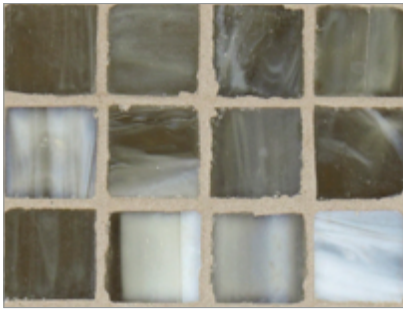

- Paper-faced interlocking sheets
- Up to 70% post-consumer recycled glass content by color ♻️

Ivory

Onyx

Burlywood

Ice

Silver Moon

Platinum

Storm Blue

Surf

Suede

Mahogany

South Beach

Ippei

Butterscotch

Teak

Marbleized 1 x 1 Mosaic • Silk Finish

- Paper-faced interlocking sheets
- Up to 70% post-consumer recycled glass content by color ♻️

Burlywood

Onyx

Ivory

Platinum

Silver Moon

Ice

Suede

Surf

Storm Blue

Ippei

South Beach

Mahogany

Teak

Butterscotch