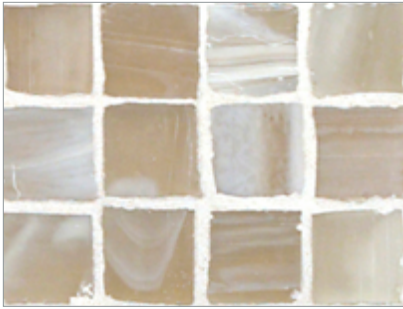

- Paper-faced interlocking sheets
- Up to 70% post-consumer recycled glass content by color ♻️

Ivory

Onyx

Burlywood

Ice

Silver Moon

Platinum

Storm Blue

Surf

Suede

Mahogany

South Beach

Ippei

Butterscotch

Teak

Marbleized 1 x 1 Mosaic • Silk Finish

- Paper-faced interlocking sheets
- Up to 70% post-consumer recycled glass content by color ♻️

Burlywood

Onyx

Ivory

Platinum

Silver Moon

Ice

Suede