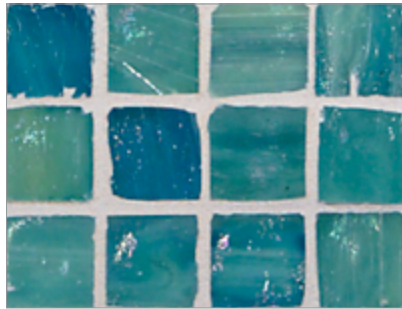

- Paper-faced interlocking sheets
- Up to 70% post-consumer recycled glass content by color ♻️

Ivory

Onyx

Burlywood

Ice

Silver Moon

Platinum

Storm Blue

Surf

Suede

Mahogany

South Beach

Ippei

Butterscotch

Teak

Marbleized 1 x 1 Mosaic • Silk Finish

- Paper-faced interlocking sheets
- Up to 70% post-consumer recycled glass content by color ♻️

Burlywood

Onyx

Ivory

Platinum

Silver Moon

Ice

Suede

Surf

Storm Blue

Ippei

South Beach

Mahogany

Teak

Butterscotch