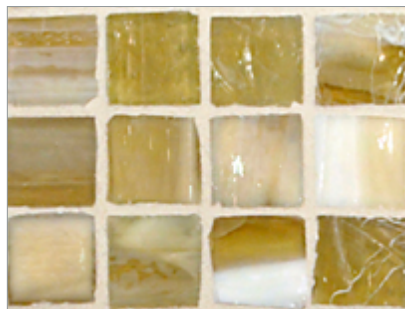

- Paper-faced interlocking sheets
- Up to 70% post-consumer recycled glass content by color ♻️

Ivory

Onyx

Burlywood

Ice

Silver Moon

Platinum

Storm Blue

Surf

Suede

Mahogany

South Beach

Ippei

Butterscotch

Teak

Marbleized 1 x 1 Mosaic • Silk Finish

- Paper-faced interlocking sheets
- Up to 70% post-consumer recycled glass content by color ♻️

Burlywood

Onyx

Ivory

Platinum

Silver Moon

Ice

Suede

Surf

Storm Blue

Ippei

South Beach

Mahogany

Teak

Butterscotch