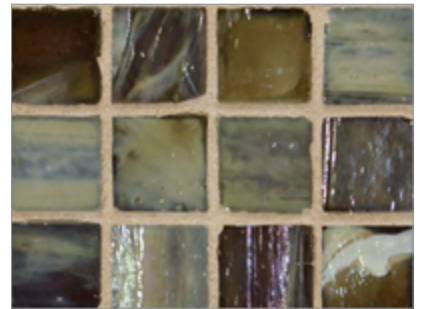

- Paper-faced interlocking sheets
- Up to 70% post-consumer recycled glass content by color ♻️

Ivory

Onyx

Burlywood

Ice

Silver Moon

Platinum

Storm Blue

Surf

Suede

Mahogany

South Beach

Ippei

Butterscotch

Teak

Marbleized 1 x 1 Mosaic • Silk Finish

- Paper-faced interlocking sheets
- Up to 70% post-consumer recycled glass content by color ♻️

Burlywood

Onyx

Ivory

Platinum

Silver Moon

Ice

Suede

Surf

Storm Blue

Ippei

South Beach

Mahogany

Teak

Butterscotch