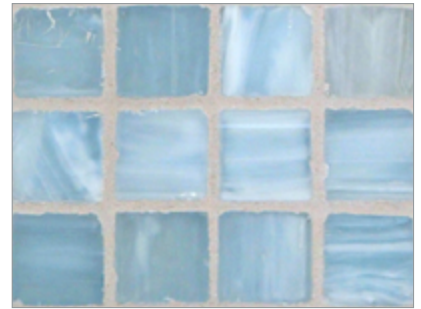

- Paper-faced interlocking sheets
- Up to 70% post-consumer recycled glass content by color ♻️

Ivory

Onyx

Burlywood

Ice

Silver Moon

Platinum

Storm Blue

Surf

Suede

Mahogany

South Beach

Ippei

Butterscotch

Teak

Marbleized 1 x 1 Mosaic • Silk Finish

- Paper-faced interlocking sheets
- Up to 70% post-consumer recycled glass content by color ♻️

Burlywood

Onyx

Ivory

Platinum

Silver Moon

Ice

Suede

Surf

Storm Blue

Ippei

South Beach

Mahogany

Teak

Butterscotch