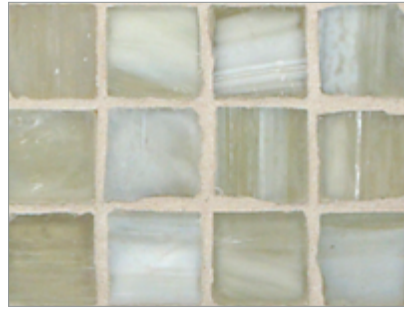

- Paper-faced interlocking sheets
- Up to 70% post-consumer recycled glass content by color ♻️

Ivory

Onyx

Burlywood

Ice

Silver Moon

Platinum

Storm Blue

Surf

Suede

Mahogany

South Beach

Ippei

Butterscotch

Teak

Marbleized 1 x 1 Mosaic • Silk Finish

- Paper-faced interlocking sheets
- Up to 70% post-consumer recycled glass content by color ♻️

Burlywood

Onyx

Ivory

Platinum

Silver Moon

Ice

Suede

Surf

Storm Blue

Ippei

South Beach

Mahogany

Teak

Butterscotch