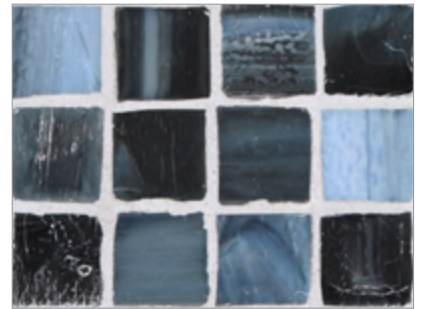

- Paper-faced interlocking sheets
- Up to 70% post-consumer recycled glass content by color ♻️

Ivory

Onyx

Burlywood

Ice

Silver Moon

Platinum

Storm Blue

Surf

Suede

Mahogany

South Beach

Ippei

Butterscotch

Teak

Marbleized 1 x 1 Mosaic • Silk Finish

- Paper-faced interlocking sheets
- Up to 70% post-consumer recycled glass content by color ♻️

Burlywood

Onyx

Ivory

Platinum

Silver Moon

Ice

Suede

Surf

Storm Blue

Ippei

South Beach

Mahogany

Teak

Butterscotch