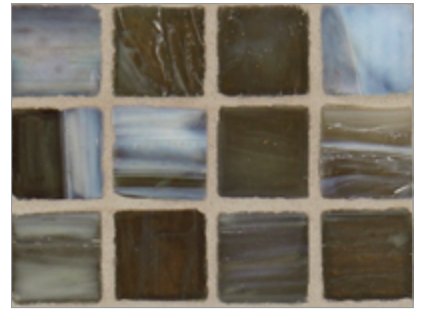

- Paper-faced interlocking sheets
- Up to 70% post-consumer recycled glass content by color ♻️

Ivory

Onyx

Burlywood

Ice

Silver Moon

Platinum

Storm Blue

Surf

Suede

Mahogany

South Beach

Ippei

Butterscotch

Teak

Marbleized 1 x 1 Mosaic • Silk Finish

- Paper-faced interlocking sheets
- Up to 70% post-consumer recycled glass content by color ♻️

Burlywood

Onyx

Ivory

Platinum

Silver Moon

Ice

Suede

Surf

Storm Blue

Ippei

South Beach

Mahogany

Teak

Butterscotch