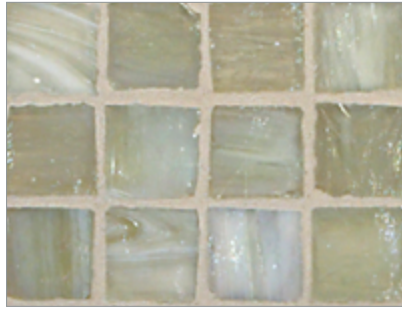

- Paper-faced interlocking sheets
- Up to 70% post-consumer recycled glass content by color ♻️

Ivory

Onyx

Burlywood

Ice

Silver Moon

Platinum

Storm Blue

Surf

Suede

Mahogany

South Beach

Ippei

Butterscotch

Teak

Marbleized 1 x 1 Mosaic • Silk Finish

- Paper-faced interlocking sheets
- Up to 70% post-consumer recycled glass content by color ♻️

Burlywood

Onyx

Ivory

Platinum

Silver Moon

Ice

Suede

Surf

Storm Blue

Ippei

South Beach

Mahogany

Teak

Butterscotch