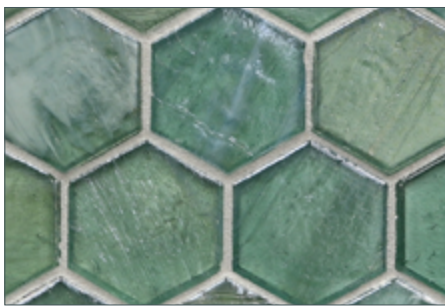

Moonlit

Elevation

Full Sheet (color shown: Sugar Cake Pearl)

Aurora

Zephyr

Earthy

Intrigue

Bamboo Garden

Mettle

Aero

Mineral Springs

Sani

LUNADA
BAYTILE

Luce 2" Hexagon • Silk Finish

• Paper-faced interlocking sheets

Full Sheet (color shown: Sugar Cake Silk)

Moonlit

Elevation

Earthy

Zephyr

Aurora

Mettle

Bamboo Garden

Intrigue