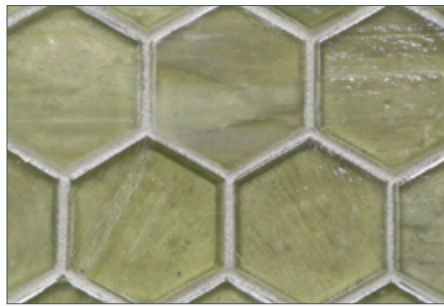

Moonlit

Elevation

Full Sheet (color shown: Sugar Cake Pearl)

Aurora

Zephyr

Earthy

Intrigue

Bamboo Garden

Mettle

Aero

Mineral Springs

Sani

LUNADA
BAYTILE

Luce 2" Hexagon • Silk Finish

• Paper-faced interlocking sheets

Full Sheet (color shown: Sugar Cake Silk)

Moonlit

Elevation

Earthy

Zephyr

Aurora

Mettle

Bamboo Garden

Intrigue