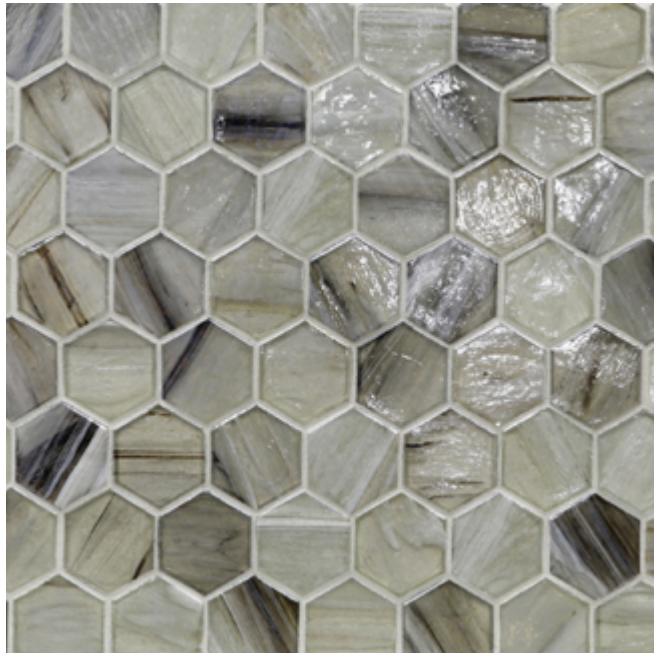

Moonlit

Elevation

Full Sheet (color shown: Sugar Cake Pearl)

Aurora

Zephyr

Earthy

Intrigue

Bamboo Garden

Mettle

Aero

Mineral Springs

Sani

LUNADA
BAYTILE

Luce 2" Hexagon • Silk Finish

• Paper-faced interlocking sheets

Full Sheet (color shown: Sugar Cake Silk)

Moonlit

Elevation

Earthy

Zephyr

Aurora

Mettle

Bamboo Garden

Intrigue