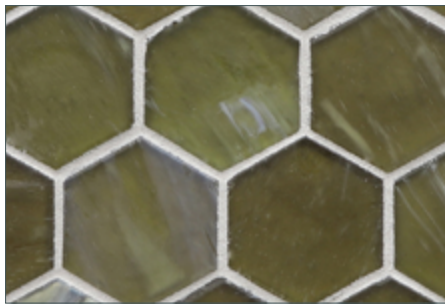

Moonlit

Elevation

Full Sheet (color shown: Sugar Cake Pearl)

Aurora

Zephyr

Earthy

Intrigue

Bamboo Garden

Mettle

Aero

Mineral Springs

Sani

LUNADA
BAYTILE

Luce 2" Hexagon • Silk Finish

• Paper-faced interlocking sheets

Full Sheet (color shown: Sugar Cake Silk)

Moonlit

Elevation

Earthy

Zephyr

Aurora

Mettle

Bamboo Garden

Intrigue