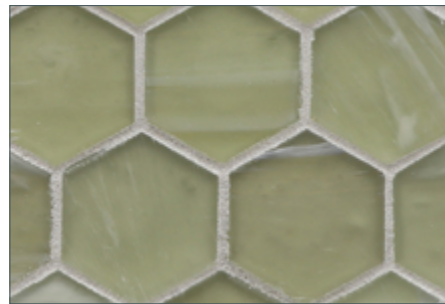

Moonlit

Elevation

Full Sheet (color shown: Sugar Cake Pearl)

Aurora

Zephyr

Earthy

Intrigue

Bamboo Garden

Mettle

Aero

Mineral Springs

Sani

LUNADA
BAYTILE

Luce 2" Hexagon • Silk Finish

• Paper-faced interlocking sheets

Full Sheet (color shown: Sugar Cake Silk)

Moonlit

Elevation

Earthy

Zephyr

Aurora

Mettle

Bamboo Garden

Intrigue