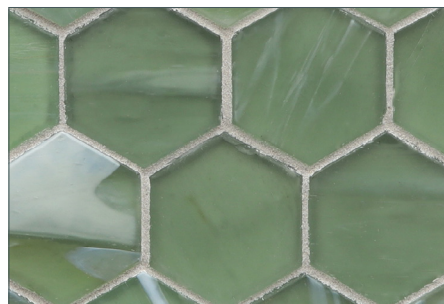

Moonlit

Elevation

Full Sheet (color shown: Sugar Cake Pearl)

Aurora

Zephyr

Earthy

Intrigue

Bamboo Garden

Mettle

Aero

Mineral Springs

Sani

Full Sheet (color shown: Sugar Cake Silk)

Moonlit

Elevation

Earthy

Zephyr

Aurora

Mettle

Bamboo Garden

Intrigue

Sani

Mineral Springs

Aero