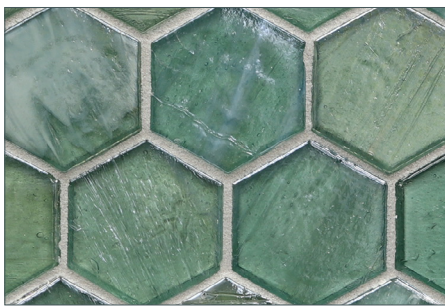

Moonlit

Elevation

Full Sheet (color shown: Sugar Cake Pearl)

Aurora

Zephyr

Earthy

Intrigue

Bamboo Garden

Mettle

Aero

Mineral Springs

Sani

Full Sheet (color shown: Sugar Cake Silk)

Moonlit

Elevation

Earthy

Zephyr

Aurora

Mettle

Bamboo Garden

Intrigue

Sani

Mineral Springs

Aero