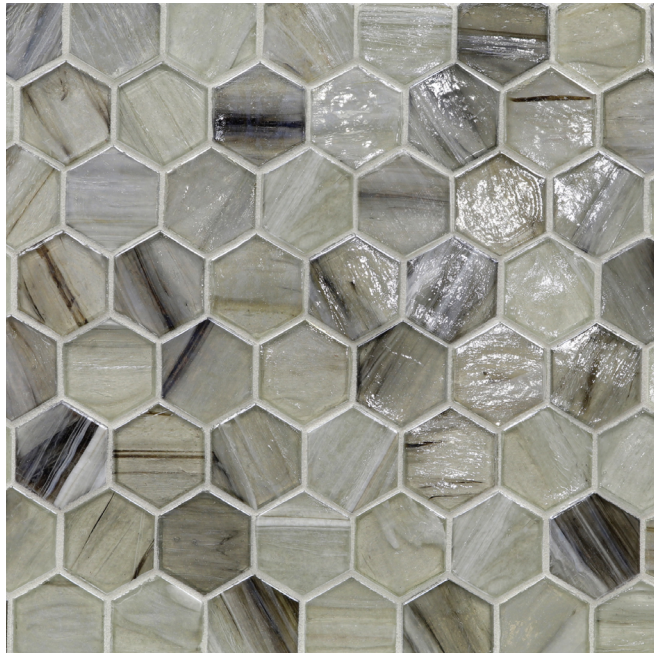

Moonlit

Elevation

Full Sheet (color shown: Sugar Cake Pearl)

Aurora

Zephyr

Earthy

Intrigue

Bamboo Garden

Mettle

Aero

Mineral Springs

Sani

Full Sheet (color shown: Sugar Cake Silk)

Moonlit

Elevation

Earthy

Zephyr

Aurora

Mettle

Bamboo Garden

Intrigue

Sani

Mineral Springs

Aero