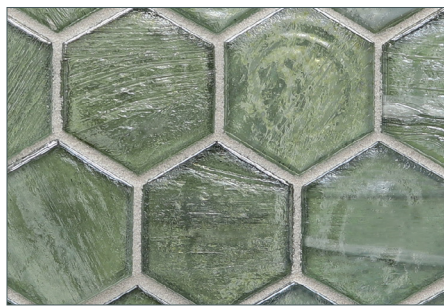

Moonlit

Elevation

Full Sheet (color shown: Sugar Cake Pearl)

Aurora

Zephyr

Earthy

Intrigue

Bamboo Garden

Mettle

Aero

Mineral Springs

Sani

Full Sheet (color shown: Sugar Cake Silk)

Moonlit

Elevation

Earthy

Zephyr

Aurora

Mettle

Bamboo Garden

Intrigue

Sani

Mineral Springs

Aero