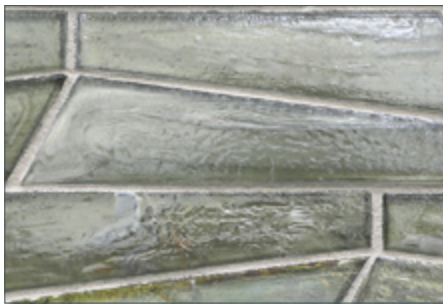

Moonlit

Elevation

Full Sheet (color shown: Sugar Cake Peel)

Aurora

Zephyr

Earthy

Intrigue

Bamboo Garden

Mettle

Aero

Mineral Springs

Sani

Full Sheet (color shown: Sugar Cake Silk)

Moonlit

Elevation

Earthy