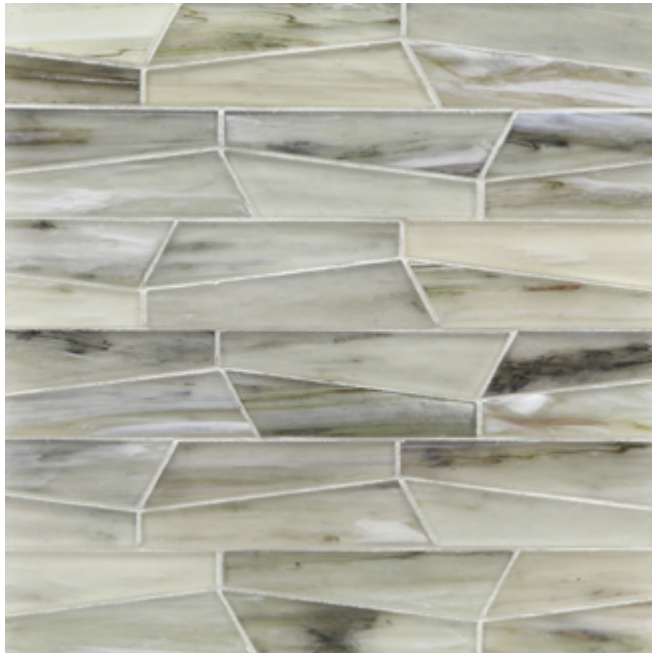

Moonlit

Elevation

Full Sheet (color shown: Sugar Cake Peel)

Aurora

Zephyr

Earthy

Intrigue

Bamboo Garden

Mettle

Aero

Mineral Springs

Sani

Full Sheet (color shown: Sugar Cake Silk)

Moonlit

Elevation

Earthy

Zephyr

Aurora

Mettle

Bamboo Garden

Intrigue

Sani

Mineral Springs

Aero