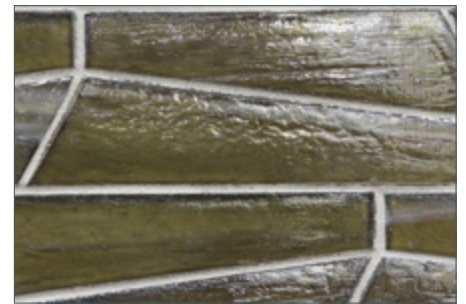

Moonlit

Elevation

Full Sheet (color shown: Sugar Cake Peel)

Aurora

Zephyr

Earthy

Intrigue

Bamboo Garden

Mettle

Aero

Mineral Springs

Sani

Full Sheet (color shown: Sugar Cake Silk)

Moonlit

Elevation

Earthy