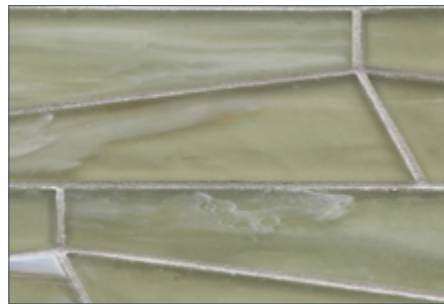

Moonlit

Elevation

Full Sheet (color shown: Sugar Cake Peel)

Aurora

Zephyr

Earthy

Intrigue

Bamboo Garden

Mettle

Aero

Mineral Springs

Sani

Full Sheet (color shown: Sugar Cake Silk)

Moonlit

Elevation

Earthy

Zephyr

Aurora

Mettle

Bamboo Garden

Intrigue

Sani

Mineral Springs

Aero