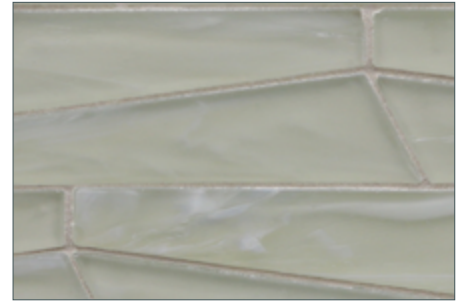

Moonlit

Elevation

Full Sheet (color shown: Sugar Cake Peel)

Aurora

Zephyr

Earthy

Intrigue

Bamboo Garden

Mettle

Aero

Mineral Springs

Sani

Full Sheet (color shown: Sugar Cake Silk)

Moonlit

Elevation

Earthy

Zephyr

Aurora

Mettle

Bamboo Garden

Intrigue

Sani

Mineral Springs

Aero