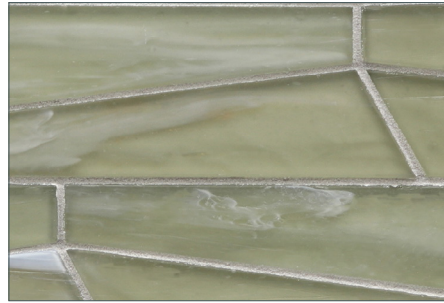

Moonlit

Elevation

Full Sheet (color shown: Sugar Cake Pearl)

Aurora

Zephyr

Earthy

Intrigue

Bamboo Garden

Mettle

Aero

Mineral Springs

Sani

Full Sheet (color shown: Sugar Cake Silk)

Moonlit

Elevation

Earthy

Zephyr

Aurora

Mettle

Bamboo Garden

Intrigue

Sani

Mineral Springs

Aero