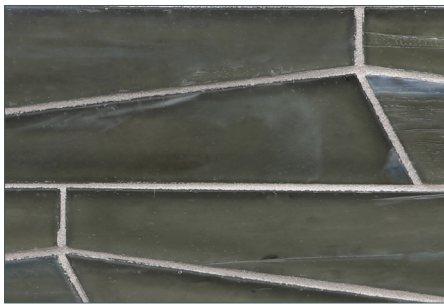

Moonlit

Elevation

Full Sheet (color shown: Sugar Cake Pearl)

Aurora

Zephyr

Earthy

Intrigue

Bamboo Garden

Mettle

Aero

Mineral Springs

Sani

Full Sheet (color shown: Sugar Cake Silk)

Moonlit

Elevation

Earthy

Zephyr

Aurora

Mettle

Bamboo Garden

Intrigue

Sani

Mineral Springs

Aero