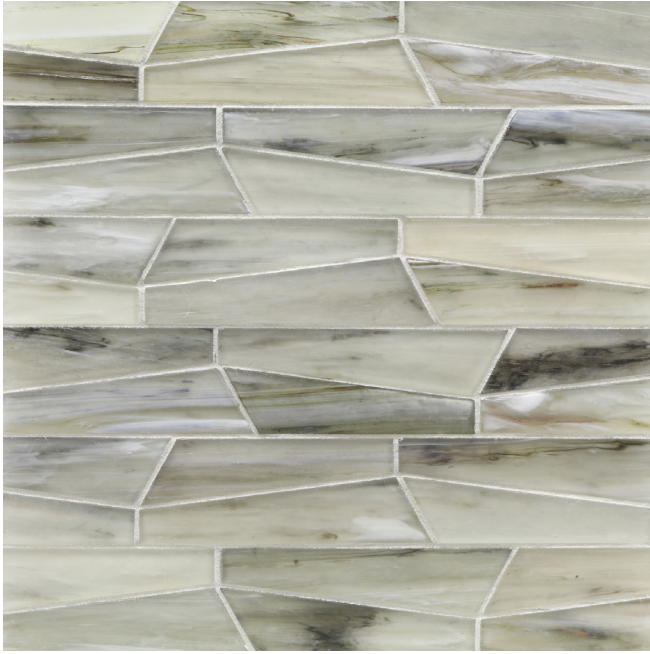

Moonlit

Elevation

Full Sheet (color shown: Sugar Cake Pearl)

Aurora

Zephyr

Earthy

Intrigue

Bamboo Garden

Mettle

Aero

Mineral Springs

Sani

Full Sheet (color shown: Sugar Cake Silk)

Moonlit

Elevation

Earthy

Zephyr

Aurora

Mettle

Bamboo Garden

Intrigue

Sani

Mineral Springs

Aero