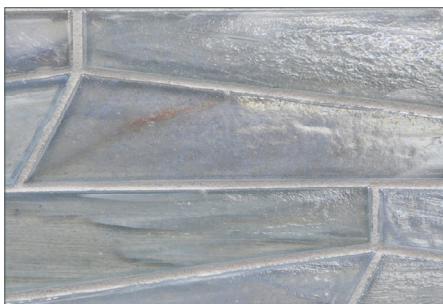

Moonlit

Elevation

Full Sheet (color shown: Sugar Cake Pearl)

Aurora

Zephyr

Earthy

Intrigue

Bamboo Garden

Mettle

Aero

Mineral Springs

Sani

Full Sheet (color shown: Sugar Cake Silk)

Moonlit

Elevation

Earthy