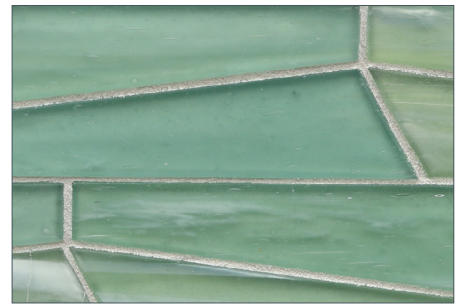

Mettle

Aero

Mineral Springs

Sani

Full Sheet (color shown: Sugar Cake Silk)

Moonlit

Elevation

Earthy

Zephyr

Aurora

Mettle

Bamboo Garden

Intrigue

Sani

Mineral Springs

Aero