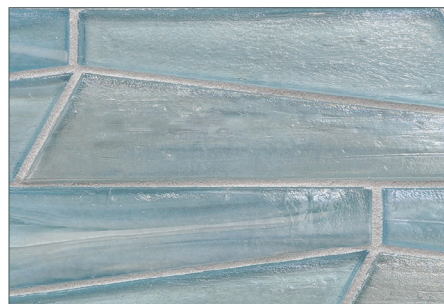

Moonlit

Elevation

Full Sheet (color shown: Sugar Cake Pearl)

Aurora

Zephyr

Earthy

Intrigue

Bamboo Garden

Mettle

Aero

Mineral Springs

Sani

Full Sheet (color shown: Sugar Cake Silk)

Moonlit

Elevation

Earthy