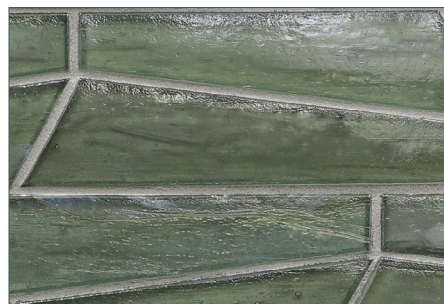

Moonlit

Elevation

Full Sheet (color shown: Sugar Cake Pearl)

Aurora

Zephyr

Earthy

Intrigue

Bamboo Garden

Mettle

Aero

Mineral Springs

Sani

Full Sheet (color shown: Sugar Cake Silk)

Moonlit

Elevation

Earthy