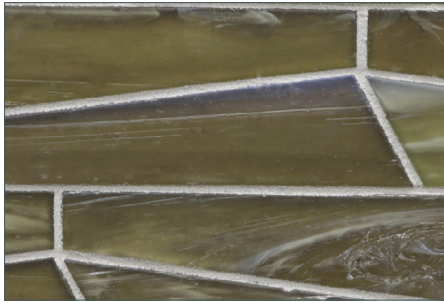

Moonlit

Elevation

Full Sheet (color shown: Sugar Cake Pearl)

Aurora

Zephyr

Earthy

Intrigue

Bamboo Garden

Mettle

Aero

Mineral Springs

Sani

Full Sheet (color shown: Sugar Cake Silk)

Moonlit

Elevation

Earthy

Zephyr

Aurora

Mettle

Bamboo Garden

Intrigue

Sani

Mineral Springs

Aero