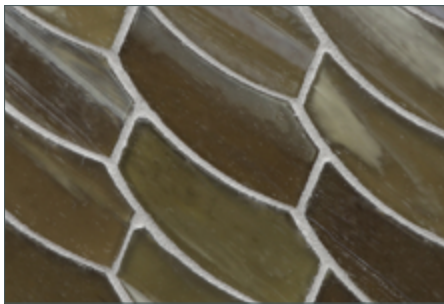

Moonlit

Elevation

Full Sheet (color shown: Sugar Cake Pearl)

Aurora

Zephyr

Earthy

Intrigue

Bamboo Garden

Mettle

Aero

Mineral Springs

Sani

Full Sheet (color shown: Sugar Cake Silk)

Moonlit

Elevation

Earthy

Zephyr

Aurora

Mettle

Bamboo Garden

Intrigue

Sani

Mineral Springs

Aero