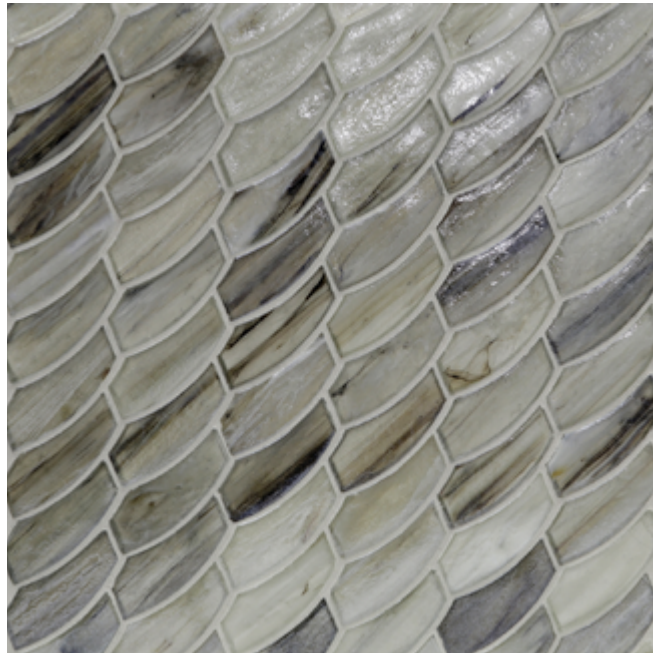

Moonlit

Elevation

Full Sheet (color shown: Sugar Cake Pearl)

Aurora

Zephyr

Earthy

Intrigue

Bamboo Garden

Mettle

Aero

Mineral Springs

Sani

Full Sheet (color shown: Sugar Cake Silk)

Moonlit

Elevation

Earthy

Zephyr

Aurora

Mettle

Bamboo Garden

Intrigue

Sani

Mineral Springs

Aero