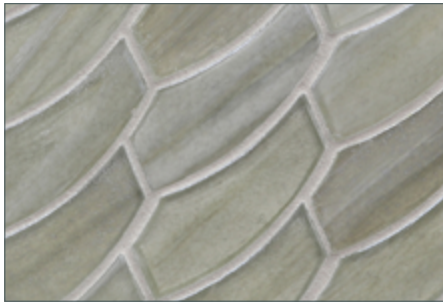

Moonlit

Elevation

Full Sheet (color shown: Sugar Cake Pearl)

Aurora

Zephyr

Earthy

Intrigue

Bamboo Garden

Mettle

Aero

Mineral Springs

Sani

Full Sheet (color shown: Sugar Cake Silk)

Moonlit

Elevation

Earthy