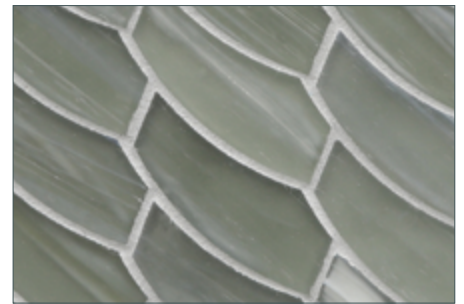

Elevation

Aurora