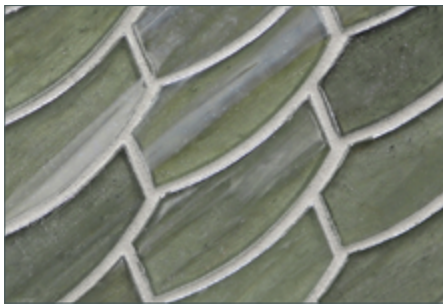

Moonlit

Elevation

Full Sheet (color shown: Sugar Cake Pearl)

Aurora

Zephyr

Earthy

Intrigue

Bamboo Garden

Mettle

Aero

Mineral Springs

Sani

Full Sheet (color shown: Sugar Cake Silk)

Moonlit

Elevation

Earthy