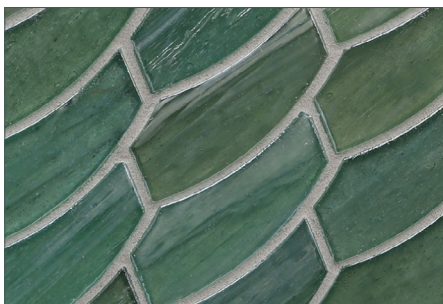

Moonlit

Elevation

Full Sheet (color shown: Sugar Cake Pearl)

Aurora

Zephyr

Earthy

Intrigue

Bamboo Garden

Mettle

Aero

Mineral Springs

Sani

Full Sheet (color shown: Sugar Cake Silk)

Moonlit

Elevation

Earthy