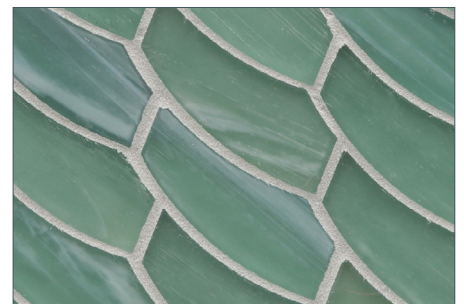

Moonlit

Elevation

Full Sheet (color shown: Sugar Cake Pearl)

Aurora

Zephyr

Earthy

Intrigue

Bamboo Garden

Mettle

Aero

Mineral Springs

Sani

Full Sheet (color shown: Sugar Cake Silk)

Moonlit

Elevation

Earthy

Zephyr

Aurora

Mettle

Bamboo Garden

Intrigue

Sani

Mineral Springs

Aero