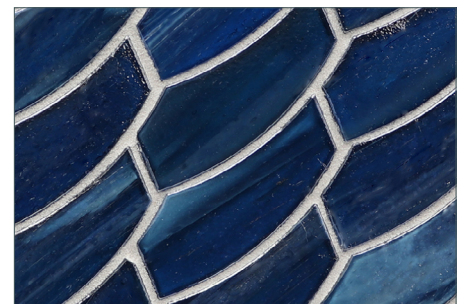

Moonlit

Elevation

Full Sheet (color shown: Sugar Cake Pearl)

Aurora

Zephyr

Earthy

Intrigue

Bamboo Garden

Mettle

Aero

Mineral Springs

Sani

Full Sheet (color shown: Sugar Cake Silk)

Moonlit

Elevation

Earthy