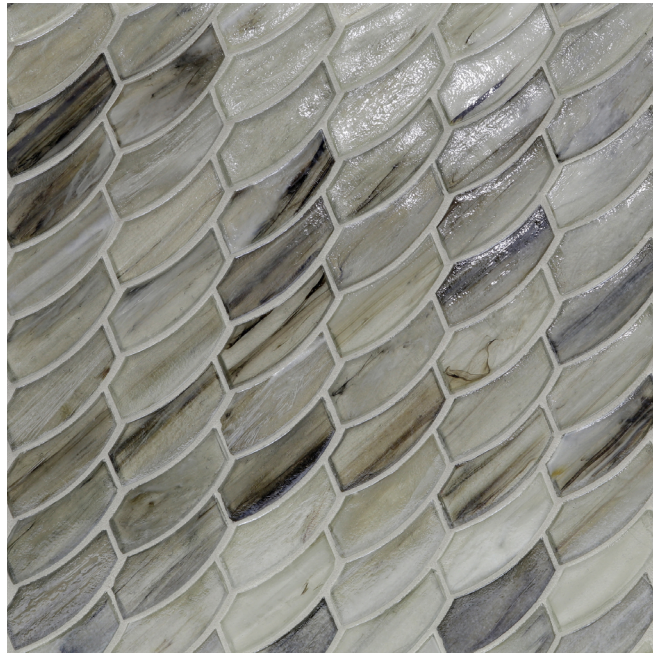

Moonlit

Elevation

Full Sheet (color shown: Sugar Cake Pearl)

Aurora

Zephyr

Earthy

Intrigue

Bamboo Garden

Mettle

Aero

Mineral Springs

Sani

Full Sheet (color shown: Sugar Cake Silk)

Moonlit

Elevation

Earthy

Zephyr

Aurora

Mettle

Bamboo Garden

Intrigue

Sani

Mineral Springs

Aero