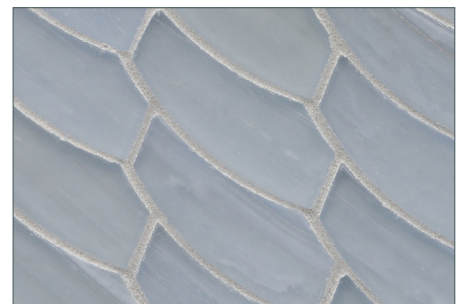

Moonlit

Elevation

Full Sheet (color shown: Sugar Cake Pearl)

Aurora

Zephyr

Earthy

Intrigue

Bamboo Garden

Mettle

Aero

Mineral Springs

Sani

Full Sheet (color shown: Sugar Cake Silk)

Moonlit

Elevation

Earthy

Zephyr

Aurora

Mettle

Bamboo Garden

Intrigue

Sani

Mineral Springs

Aero