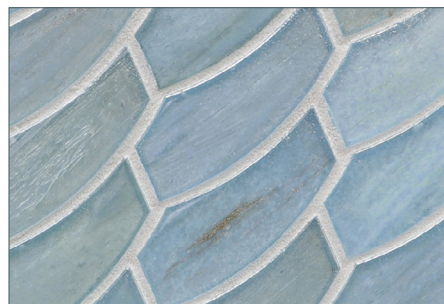

Moonlit

Elevation

Full Sheet (color shown: Sugar Cake Pearl)

Aurora

Zephyr

Earthy

Intrigue

Bamboo Garden

Mettle

Aero

Mineral Springs

Sani

Full Sheet (color shown: Sugar Cake Silk)

Moonlit

Elevation

Earthy