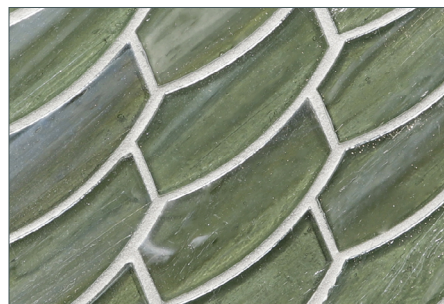

Moonlit

Elevation

Full Sheet (color shown: Sugar Cake Pearl)

Aurora

Zephyr

Earthy

Intrigue

Bamboo Garden

Mettle

Aero

Mineral Springs

Sani

Full Sheet (color shown: Sugar Cake Silk)

Moonlit

Elevation

Earthy