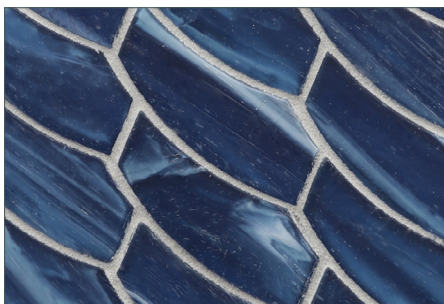

Moonlit

Elevation

Full Sheet (color shown: Sugar Cake Pearl)

Aurora

Zephyr

Earthy

Intrigue

Bamboo Garden

Mettle

Aero

Mineral Springs

Sani

Full Sheet (color shown: Sugar Cake Silk)

Moonlit

Elevation

Earthy

Zephyr

Aurora

Mettle

Bamboo Garden

Intrigue

Sani

Mineral Springs

Aero