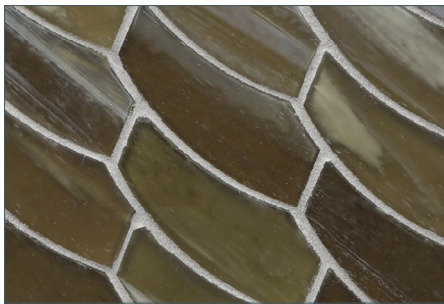

Moonlit

Elevation

Full Sheet (color shown: Sugar Cake Pearl)

Aurora

Zephyr

Earthy

Intrigue

Bamboo Garden

Mettle

Aero

Mineral Springs

Sani

Full Sheet (color shown: Sugar Cake Silk)

Moonlit

Elevation

Earthy

Zephyr

Aurora

Mettle

Bamboo Garden

Intrigue

Sani

Mineral Springs

Aero