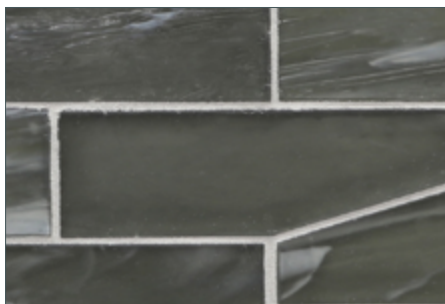

Earthy

Mettle