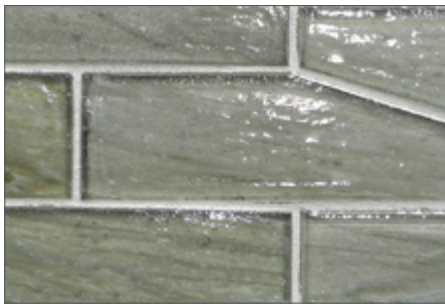

Moonlit

Elevation

Full Sheet (color shown: Sugar Cake Pearl)

Aurora

Zephyr

Earthy

Intrigue

Bamboo Garden

Mettle

Aero

Mineral Springs

Sani

Full Sheet (color shown: Sugar Cake Silk)

Moonlit

Elevation

Earthy