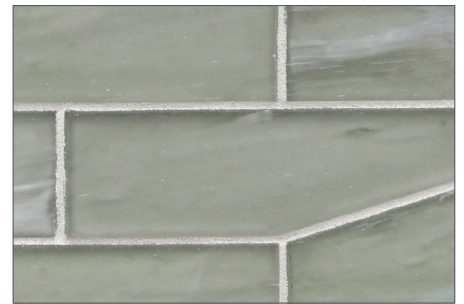

Elevation

Aurora