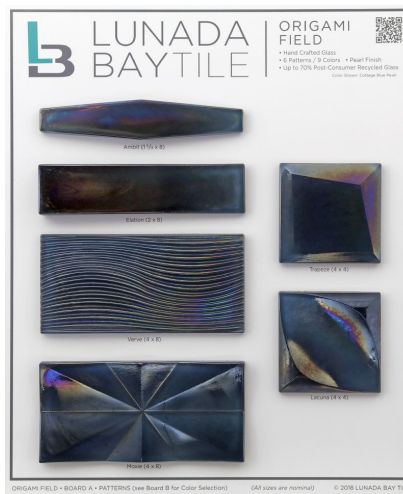

Lapis Library Board A

Lapis Library Board B

Luce Library Board A

Luce Library Board B

Marbleized Library Board A - Patterns

Marbleized Library Board B - Colors

Glass Mizumi Gendai Library Board (1 of 2)

Glass Mizumi Gendai Library Board (2 of 2)

Mizumi Library Board A - Patterns

- 16 x 19 Standard Size
- Boards subject to change and availability

Mizumi Library Board B - Colors

Mizumi Martini Blends Library Board C

Monochromatic Library Board A - Patterns

Monochromatic Library Board B - Colors

Origami Field Library Board A

Origami Field Library Board A

Origami Mosaic Library Board A

Origami Mosaic Library Board B

Rio Library Board

- 16 x 19 Standard Size
- Boards subject to change and availability