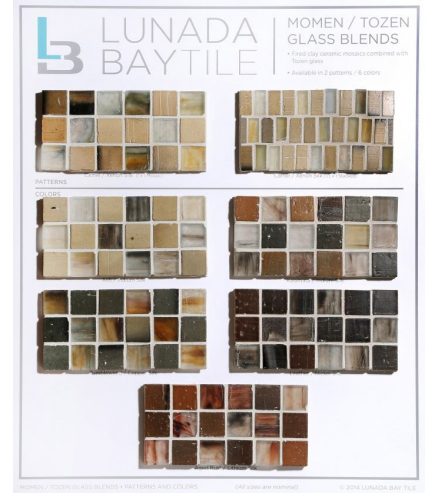

- 16 x 19 Standard Size
- Boards subject to change and availability

**Ka-nū Pattern and Color Selection (Board A)**

**Ka-nū Blend Selection (Board B)**

**Momen Blend Library Board**

**Momen Craftsman Library Board**

Tomei Library Board B - Colors

Tomei Library Board C - Mini Brick Pearl Finish

Tomei Modules Library Board A - Patterns

Tomei Modules Library Board B - Color Palette

Tommy Bahama® Library Board A - Patterns