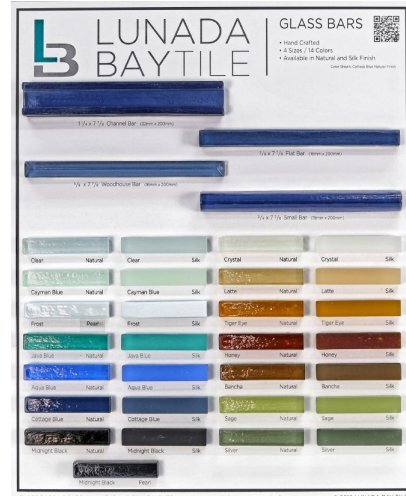

Concrete Contourz Library Board D - Colors Board 2 of 2

Glass 1 x 4 Herringbone

Agate Library Board A - Patterns

Agate Library Board B - Colors

Glass Bars Library Board A - Natural & Silk Finishes

Glass Bars Library Board B - Pearl & Silk Finishes

- 16 x 19 Standard Size
- Boards subject to change and availability

Elements Library Board A

Elements Library Board B

Flux Library Board

Gendai Library Board A - Natural Finish

Gendai Library Board B - Silk Finish

Haizen Library Board A - Patterns

Haizen Library Board B - Natural Finish

Haizen Library Board C - Silk Finish

JAW (Just Add Water) Library Board

- 16 x 19 Standard Size
- Boards subject to change and availability