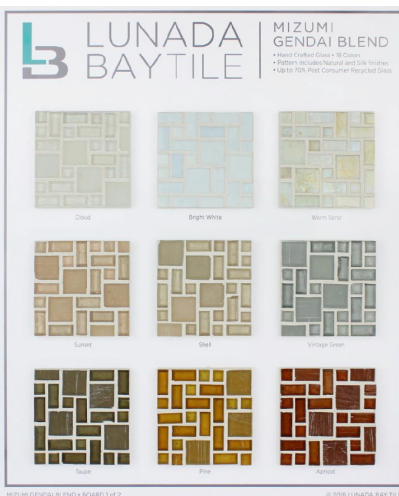

Haizen Library Board A - Patterns

Haizen Library Board B - Natural Finish

Haizen Library Board C - Silk Finish

JAW (Just Add Water) Library Board

- 16 x 19 Standard Size
- Boards subject to change and availability

Lapis Library Board A

Lapis Library Board B

Luce Library Board A

Luce Library Board B

Marbleized Library Board A - Patterns

Marbleized Library Board B - Colors

Glass Mizumi Gendai Library Board (1 of 2)

Glass Mizumi Gendai Library Board (2 of 2)

Mizumi Library Board A - Patterns

- 16 x 19 Standard Size
- Boards subject to change and availability

Mizumi Library Board B - Colors

Mizumi Martini Blends Library Board C

Monochromatic Library Board A - Patterns