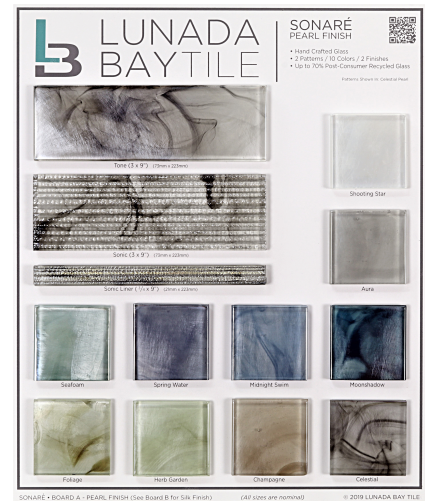

Lapis Library Board A

Lapis Library Board B

Luce Library Board A

Luce Library Board B

Marbleized Library Board A - Patterns

Marbleized Library Board B - Colors

Glass Mizumi Gendai Library Board (1 of 2)

Glass Mizumi Gendai Library Board (2 of 2)

Mizumi Library Board A - Patterns

- 16 x 19 Standard Size
- Boards subject to change and availability

Mizumi Library Board B - Colors

Mizumi Martini Blends Library Board C

Monochromatic Library Board A - Patterns

Monochromatic Library Board B - Colors

Origami Field Library Board A

Origami Field Library Board A

Origami Mosaic Library Board A

Origami Mosaic Library Board B

Rio Library Board

- 16 x 19 Standard Size
- Boards subject to change and availability

Shibui Library Board A - Patterns

Shibui Library Board B - Colors

Sonaré Library Board A

Sonaré Library Board B

Sumi-e Library Board A - Patterns

Sumi-e Library Board A - Colors

Textile Board A - Bargello

Textile Board B - Imberline