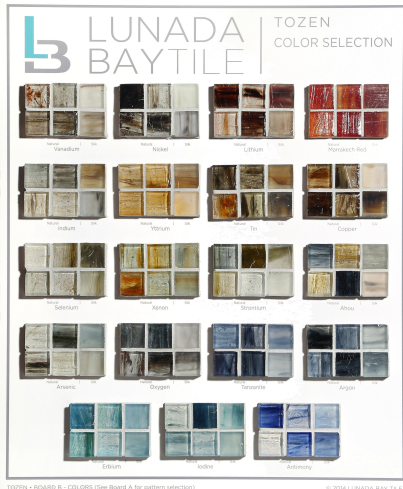

Shibui Library Board A - Patterns

Shibui Library Board B - Colors

Sonaré Library Board A

Sonaré Library Board B

Sumi-e Library Board A - Patterns

Sumi-e Library Board A - Colors

Textile Board A - Bargello

Textile Board B - Imberline

Tomei Library Board B - Colors

Tomei Library Board C - Mini Brick Pearl Finish

Tomei Modules Library Board A - Patterns

Tomei Modules Library Board B - Color Palette

Tommy Bahama® Library Board A - Patterns

- 16 x 19 Standard Size
- Boards subject to change and availability

Tommy Bahama® Library Board B - Color Selection Board

Tozen Glow Library Board

Tozen Library Board A - Patterns

Tozen Library Board B - Colors