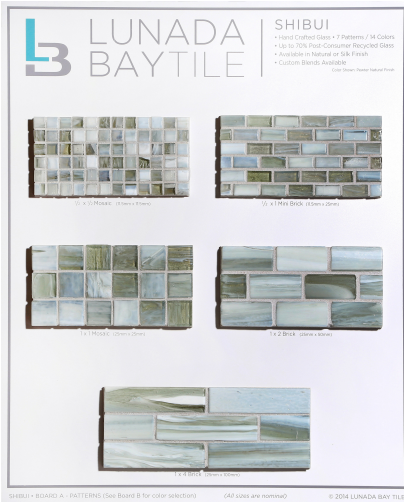

Mizumi Library Board A - Patterns

- 16 x 19 Standard Size
- Boards subject to change and availability

Mizumi Library Board B - Colors

Mizumi Martini Blends Library Board C

Monochromatic Library Board A - Patterns

Monochromatic Library Board B - Colors

Origami Field Library Board A

Origami Field Library Board A

Origami Mosaic Library Board A

Origami Mosaic Library Board B

Rio Library Board

- 16 x 19 Standard Size
- Boards subject to change and availability

Shibui Library Board A - Patterns

Shibui Library Board B - Colors

Sonaré Library Board A

Sonaré Library Board B

Sumi-e Library Board A - Patterns

Sumi-e Library Board A - Colors

Textile Board A - Bargello

Textile Board B - Imberline