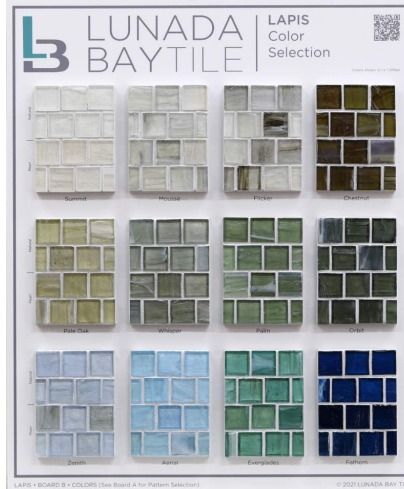

Concrete Contourz Library Board D - Colors Board 2 of 2

Glass 1 x 4 Herringbone

Agate Library Board A - Patterns

Agate Library Board B - Colors

Glass Bars Library Board A - Natural & Silk Finishes

Glass Bars Library Board B - Pearl & Silk Finishes

Haizen Library Board A - Patterns

Haizen Library Board B - Natural Finish

Haizen Library Board C - Silk Finish

JAW (Just Add Water) Library Board

- 16 x 19 Standard Size
- Boards subject to change and availability

Lapis Library Board A

Lapis Library Board B

Luce Library Board A

Luce Library Board B

Marbleized Library Board A - Patterns

Marbleized Library Board B - Colors

Glass Mizumi Gendai Library Board (1 of 2)

Glass Mizumi Gendai Library Board (2 of 2)