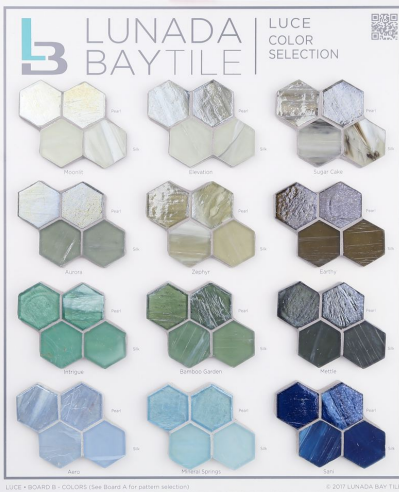

Lapis Library Board A

Luce Library Board B