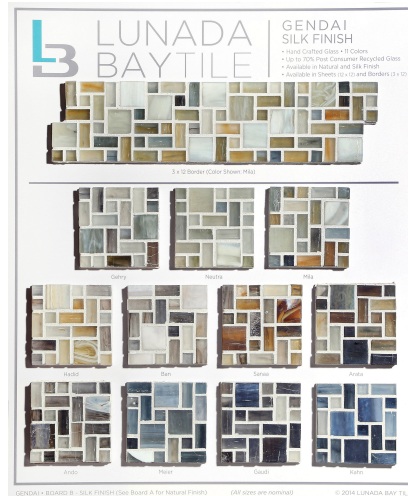

Concrete Contourz Library Board D - Colors Board 2 of 2

Glass 1 x 4 Herringbone

Agate Library Board A - Patterns

Agate Library Board B - Colors

Glass Bars Library Board A - Natural & Silk Finishes

Glass Bars Library Board B - Pearl & Silk Finishes

- 16 x 19 Standard Size
- Boards subject to change and availability

Elements Library Board A

Elements Library Board B

Flux Library Board

Gendai Library Board A - Natural Finish

Gendai Library Board B - Silk Finish

Haizen Library Board A - Patterns

Haizen Library Board B - Natural Finish

Haizen Library Board C - Silk Finish

JAW (Just Add Water) Library Board

- 16 x 19 Standard Size
- Boards subject to change and availability