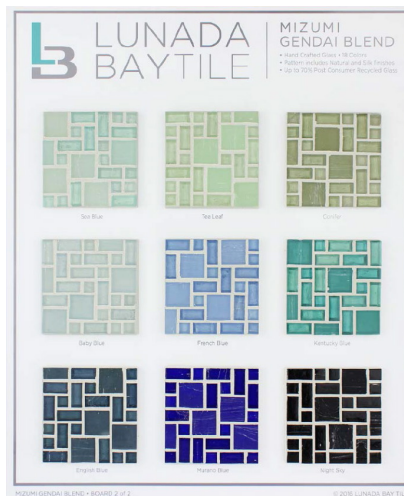

Haizen Library Board A - Patterns

Haizen Library Board B - Natural Finish

Haizen Library Board C - Silk Finish

JAW (Just Add Water) Library Board

- 16 x 19 Standard Size
- Boards subject to change and availability

Lapis Library Board A

Lapis Library Board B

Luce Library Board A

Luce Library Board B

Marbleized Library Board A - Patterns

Marbleized Library Board B - Colors

Glass Mizumi Gendai Library Board (1 of 2)

Glass Mizumi Gendai Library Board (2 of 2)

Mizumi Library Board A - Patterns

- 16 x 19 Standard Size
- Boards subject to change and availability

Mizumi Library Board B - Colors

Mizumi Martini Blends Library Board C

Monochromatic Library Board A - Patterns