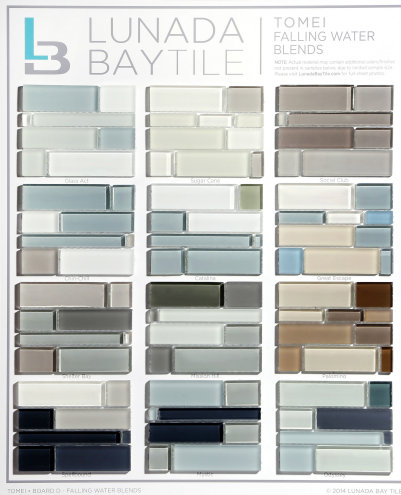

Textile Board A - Bargello

- 16 x 19 Standard Size
- Boards subject to change and availability

Tomei Falling Water Library Board