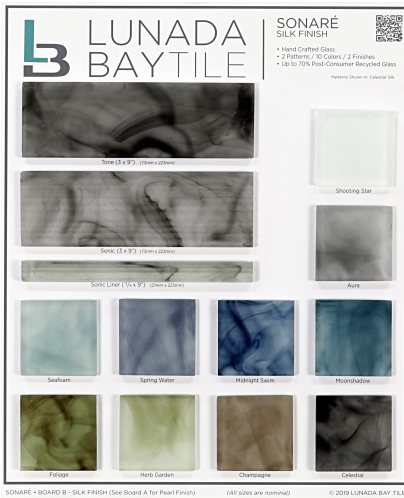

Lapis Library Board A

Lapis Library Board B

Luce Library Board A

Luce Library Board B

Marbleized Library Board A - Patterns

Marbleized Library Board B - Colors

Glass Mizumi Gendai Library Board (1 of 2)

Glass Mizumi Gendai Library Board (2 of 2)

Mizumi Library Board A - Patterns

- 16 x 19 Standard Size
- Boards subject to change and availability

Mizumi Library Board B - Colors

Mizumi Martini Blends Library Board C

Monochromatic Library Board A - Patterns

Monochromatic Library Board B - Colors

Origami Field Library Board A

Origami Field Library Board A

Origami Mosaic Library Board A

Origami Mosaic Library Board B

Rio Library Board

- 16 x 19 Standard Size
- Boards subject to change and availability

Shibui Library Board A - Patterns

Shibui Library Board B - Colors

Sonaré Library Board A

Sonaré Library Board B

Sumi-e Library Board A - Patterns

Sumi-e Library Board A - Colors

Textile Board A - Bargello

Textile Board B - Imberline