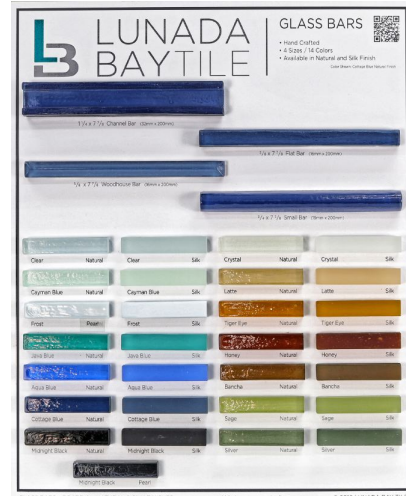

Concrete Contourz Library Board A - Patterns Board 1 of 2

Concrete Contourz Library Board B - Patterns Board 2 of 2

Concrete Contourz Library Board C - Colors Board 1 of 2

Concrete Contourz Library Board D - Colors Board 2 of 2

Glass 1 x 4 Herringbone

Agate Library Board A - Patterns

Agate Library Board B - Colors

Glass Bars Library Board A - Natural & Silk Finishes

Glass Bars Library Board B - Pearl & Silk Finishes

- 16 x 19 Standard Size
- Boards subject to change and availability