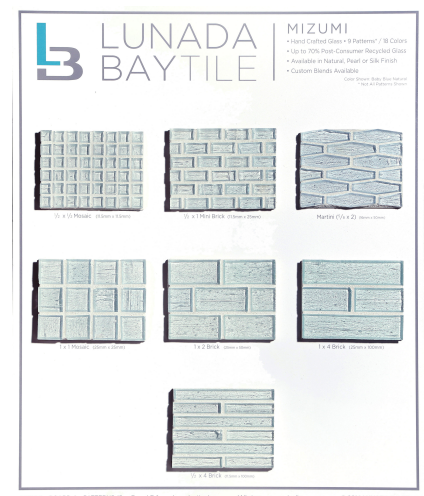

Haizen Library Board C - Silk Finish

JAW (Just Add Water) Library Board

- 16 x 19 Standard Size
- Boards subject to change and availability

Lapis Library Board A

Lapis Library Board B

Luce Library Board A

Luce Library Board B

Marbleized Library Board A - Patterns

Marbleized Library Board B - Colors

Glass Mizumi Gendai Library Board (1 of 2)

Glass Mizumi Gendai Library Board (2 of 2)

Mizumi Library Board A - Patterns

- 16 x 19 Standard Size
- Boards subject to change and availability