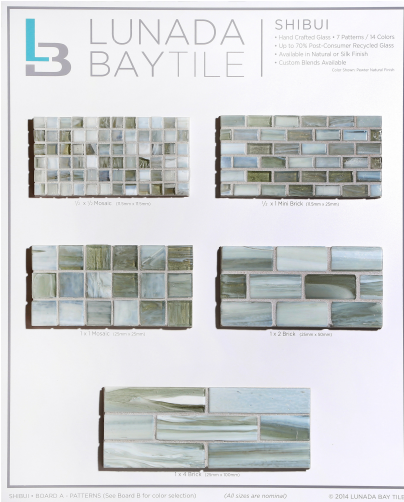

Marbleized Library Board A - Patterns

Marbleized Library Board B - Colors

Glass Mizumi Gendai Library Board (1 of 2)

Glass Mizumi Gendai Library Board (2 of 2)

Mizumi Library Board A - Patterns

- 16 x 19 Standard Size
- Boards subject to change and availability

Mizumi Library Board B - Colors

Mizumi Martini Blends Library Board C

Monochromatic Library Board A - Patterns

Monochromatic Library Board B - Colors

Origami Field Library Board A

Origami Field Library Board A

Origami Mosaic Library Board A

Origami Mosaic Library Board B

Rio Library Board

- 16 x 19 Standard Size
- Boards subject to change and availability

Shibui Library Board A - Patterns

Shibui Library Board B - Colors