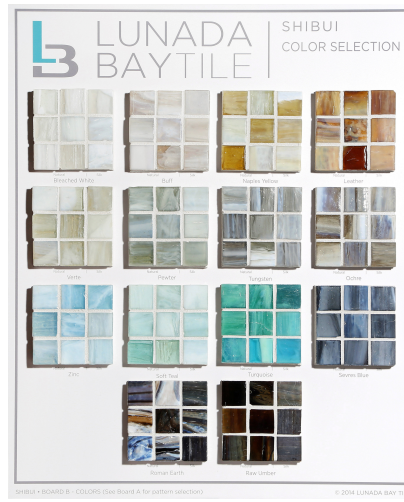

Mizumi Library Board B - Colors

Mizumi Martini Blends Library Board C

Monochromatic Library Board A - Patterns

Monochromatic Library Board B - Colors

Origami Field Library Board A

Origami Field Library Board A

Origami Mosaic Library Board A

Origami Mosaic Library Board B

Rio Library Board

- 16 x 19 Standard Size
- Boards subject to change and availability

Shibui Library Board A - Patterns

Shibui Library Board B - Colors