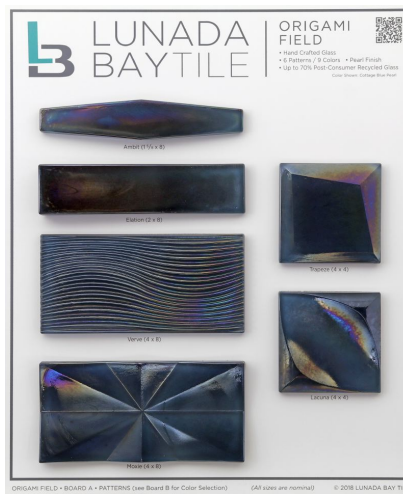

Marbleized Library Board A - Patterns

Marbleized Library Board B - Colors

Glass Mizumi Gendai Library Board (1 of 2)

Glass Mizumi Gendai Library Board (2 of 2)

Mizumi Library Board A - Patterns

- 16 x 19 Standard Size
- Boards subject to change and availability

Mizumi Library Board B - Colors

Mizumi Martini Blends Library Board C

Monochromatic Library Board A - Patterns

Monochromatic Library Board B - Colors

Origami Field Library Board A

Origami Field Library Board A

Origami Mosaic Library Board A

Origami Mosaic Library Board B

Rio Library Board

- 16 x 19 Standard Size
- Boards subject to change and availability

Shibui Library Board A - Patterns

Shibui Library Board B - Colors