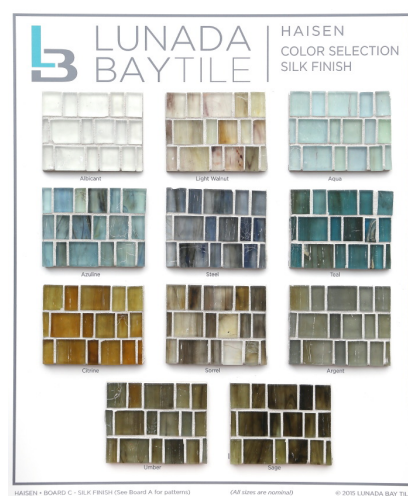

Glass 1 x 4 Herringbone

Agate Library Board A - Patterns

Agate Library Board B - Colors

Glass Bars Library Board A - Natural & Silk Finishes

Glass Bars Library Board B - Pearl & Silk Finishes

- 16 x 19 Standard Size
- Boards subject to change and availability

Elements Library Board A

Elements Library Board B

Flux Library Board

Gendai Library Board A - Natural Finish

Gendai Library Board B - Silk Finish

Haizen Library Board A - Patterns

Haizen Library Board B - Natural Finish

Haizen Library Board C - Silk Finish

JAW (Just Add Water) Library Board

- 16 x 19 Standard Size
- Boards subject to change and availability

Lapis Library Board A

Lapis Library Board B

Luce Library Board A

Luce Library Board B