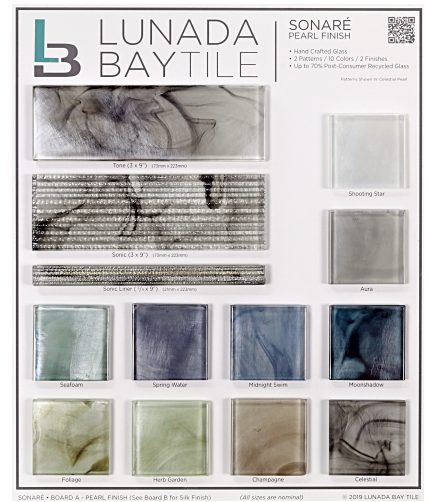

Mizumi Library Board B - Colors

Mizumi Martini Blends Library Board C

Monochromatic Library Board A - Patterns

Monochromatic Library Board B - Colors

Origami Field Library Board A

Origami Field Library Board A

Origami Mosaic Library Board A

Origami Mosaic Library Board B

Rio Library Board

- 16 x 19 Standard Size
- Boards subject to change and availability

Shibui Library Board A - Patterns

Shibui Library Board B - Colors

Sonaré Library Board A

Sonaré Library Board B

Sumi-e Library Board A - Patterns

Sumi-e Library Board A - Colors

Textile Board A - Bargello

Textile Board B - Imberline

Textile Board C - Normandie Deco

- 16 x 19 Standard Size
- Boards subject to change and availability

Tomei Falling Water Library Board

Tomei Flat Bar Library Board

Tomei Library Board A - Patterns

Tomei Library Board A - Patterns

Tomei Library Board B - Colors

Tomei Library Board C - Mini Brick Pearl Finish