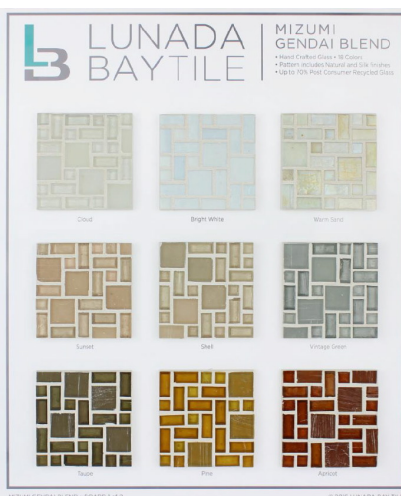

Glass 1 x 4 Herringbone

Agate Library Board A - Patterns

Agate Library Board B - Colors

Glass Bars Library Board A - Natural & Silk Finishes

Glass Bars Library Board B - Pearl & Silk Finishes

- 16 x 19 Standard Size
- Boards subject to change and availability

Haizen Library Board C - Silk Finish

JAW (Just Add Water) Library Board

- 16 x 19 Standard Size
- Boards subject to change and availability

Lapis Library Board A

Lapis Library Board B

Luce Library Board A

Luce Library Board B

Marbleized Library Board A - Patterns

Marbleized Library Board B - Colors

Glass Mizumi Gendai Library Board (1 of 2)

Glass Mizumi Gendai Library Board (2 of 2)

Mizumi Library Board A - Patterns

- 16 x 19 Standard Size
- Boards subject to change and availability