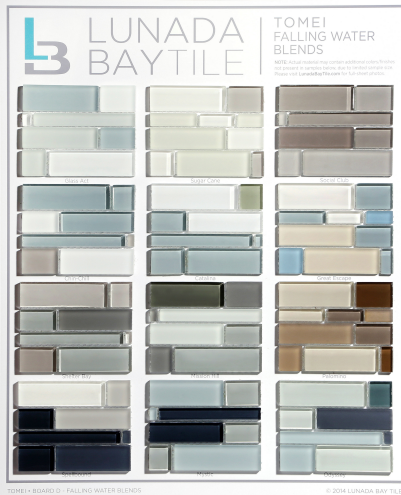

Sonaré Library Board A

Sonaré Library Board B

Sumi-e Library Board A - Patterns

Sumi-e Library Board A - Colors

Textile Board A - Bargello

Textile Board B - Imberline

Textile Board C - Normandie Deco

- 16 x 19 Standard Size
- Boards subject to change and availability

Tomei Falling Water Library Board

Tomei Flat Bar Library Board

Tomei Library Board A - Patterns

Tomei Library Board A - Patterns

Tomei Library Board B - Colors

Tomei Library Board C - Mini Brick Pearl Finish