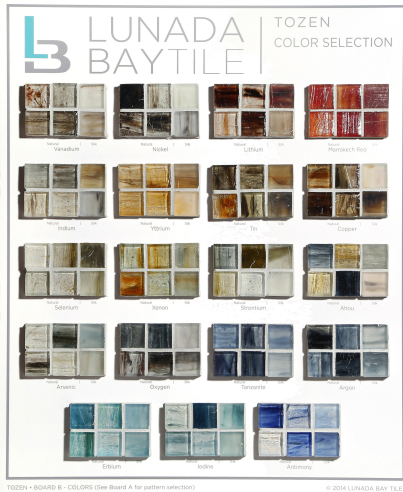

Tomei Falling Water Library Board

Tomei Flat Bar Library Board

Tomei Library Board A - Patterns

Tomei Library Board A - Patterns

Tomei Library Board B - Colors

Tomei Library Board C - Mini Brick Pearl Finish

Tomei Modules Library Board A - Patterns

Tomei Modules Library Board B - Color Palette

Tommy Bahama® Library Board A - Patterns

- 16 x 19 Standard Size
- Boards subject to change and availability

Tommy Bahama® Library Board B - Color Selection Board

Tozen Glow Library Board

Tozen Library Board A - Patterns

Tozen Library Board B - Colors