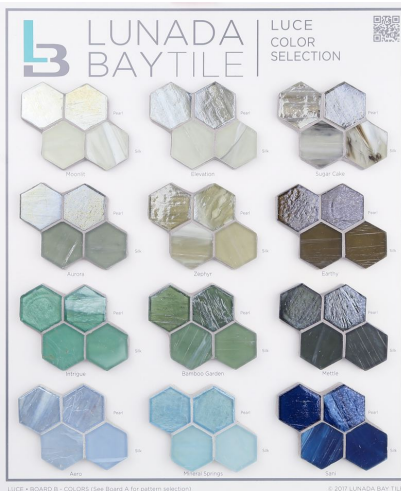

Glass 1 x 4 Herringbone

Agate Library Board A - Patterns

Agate Library Board B - Colors

Glass Bars Library Board A - Natural & Silk Finishes

Glass Bars Library Board B - Pearl & Silk Finishes

- 16 x 19 Standard Size
- Boards subject to change and availability

Haizen Library Board C - Silk Finish

JAW (Just Add Water) Library Board

- 16 x 19 Standard Size
- Boards subject to change and availability

Lapis Library Board A

Lapis Library Board B

Luce Library Board A

Luce Library Board B