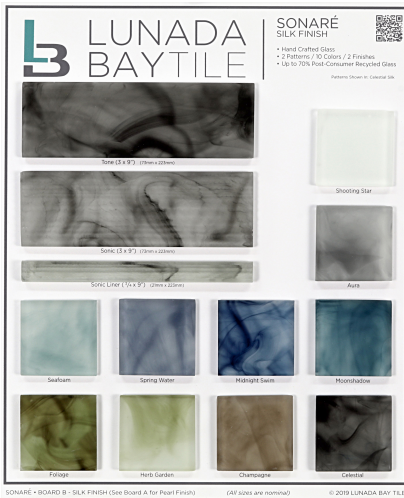

Shibui Library Board A - Patterns

Sonaré Library Board B