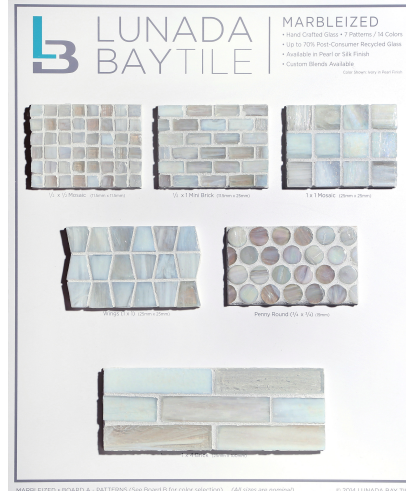

Haizen Library Board C - Silk Finish

JAW (Just Add Water) Library Board

- 16 x 19 Standard Size
- Boards subject to change and availability

Lapis Library Board A

Lapis Library Board B

Luce Library Board A

Luce Library Board B

Marbleized Library Board A - Patterns

Marbleized Library Board B - Colors

Glass Mizumi Gendai Library Board (1 of 2)

Glass Mizumi Gendai Library Board (2 of 2)

Mizumi Library Board A - Patterns

- 16 x 19 Standard Size
- Boards subject to change and availability