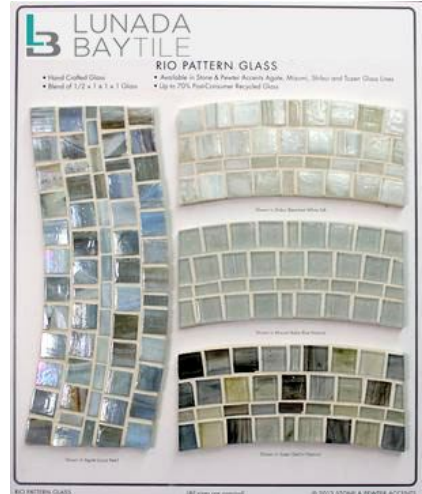

Marbleized Library Board A - Patterns

Marbleized Library Board B - Colors

Glass Mizumi Gendai Library Board (1 of 2)

Glass Mizumi Gendai Library Board (2 of 2)

Mizumi Library Board A - Patterns

- 16 x 19 Standard Size
- Boards subject to change and availability

Mizumi Library Board B - Colors

Mizumi Martini Blends Library Board C

Monochromatic Library Board A - Patterns

Monochromatic Library Board B - Colors

Origami Field Library Board A

Origami Field Library Board A

Origami Mosaic Library Board A

Origami Mosaic Library Board B

Rio Library Board

- 16 x 19 Standard Size
- Boards subject to change and availability

Shibui Library Board A - Patterns

Shibui Library Board B - Colors