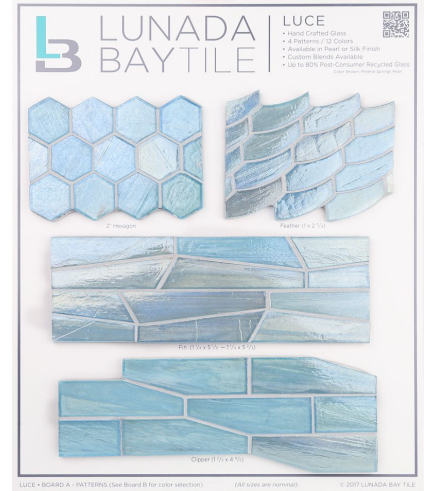

Haizen Library Board C - Silk Finish

JAW (Just Add Water) Library Board

- 16 x 19 Standard Size
- Boards subject to change and availability

Lapis Library Board A

Lapis Library Board B

Luce Library Board A

Luce Library Board B

Marbleized Library Board A - Patterns

Marbleized Library Board B - Colors

Glass Mizumi Gendai Library Board (1 of 2)

Glass Mizumi Gendai Library Board (2 of 2)

Mizumi Library Board A - Patterns

- 16 x 19 Standard Size
- Boards subject to change and availability