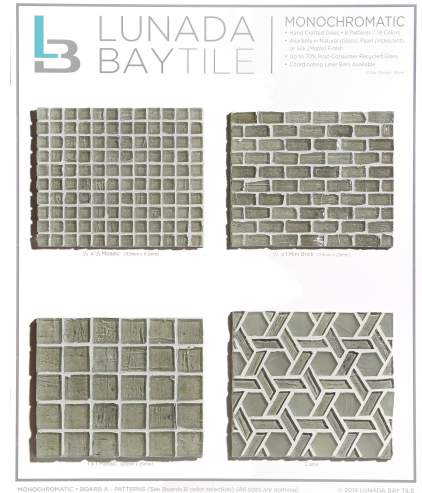

Mizumi Library Board A - Patterns

Monochromatic Library Board A - Patterns