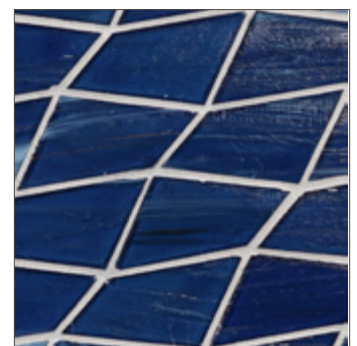

LUNADA
BAYTILE

Lapis Pulse (1¼ x 2¾) • Natural

- 12 colors / 4 patterns
- Paper-faced interlocking sheets

Summit

Mouse

Flicker

Whisper

Pale Oak

Chestnut

Everglades

Palm

Orbit

Zenith

Aerial

Fathom

LUNADA
BAYTILE

Lapis Pulse (1¼ x 2¾) • Pearl

- 12 colors / 4 patterns
- Paper-faced interlocking sheets

Summit

Mouse

Flicker

Whisper

Pale Oak

Chestnut