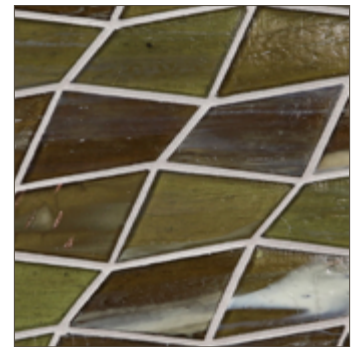

LUNADA
BAYTILE

Lapis Pulse (1¼ x 2¾) • Natural

- 12 colors / 4 patterns
- Paper-faced interlocking sheets

Summit

Mouse

Flicker

Whisper

Pale Oak

Chestnut

Everglades

Palm

Orbit

Zenith

Aerial

Fathom

LUNADA
BAYTILE

Lapis Pulse (1¼ x 2¾) • Pearl

- 12 colors / 4 patterns
- Paper-faced interlocking sheets

Summit

Mouse

Flicker

Whisper

Pale Oak

Chestnut

Everglades

Palm

Orbit

Zenith

Aerial

Fathom