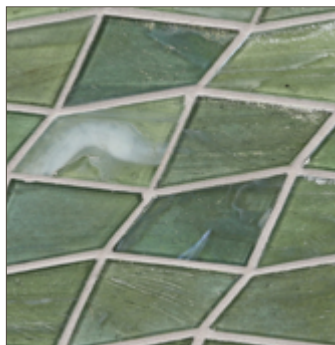

LUNADA
BAYTILE

Lapis Pulse (1¼ x 2¾) • Natural

- 12 colors / 4 patterns
- Paper-faced interlocking sheets

Summit

Mouse

Flicker

Whisper

Pale Oak

Chestnut

Everglades

Palm

Orbit

Zenith

Aerial

Fathom

LUNADA
BAYTILE

Lapis Pulse (1¼ x 2¾) • Pearl

- 12 colors / 4 patterns
- Paper-faced interlocking sheets

Summit

Mouse

Flicker

Whisper

Pale Oak

Chestnut

Everglades

Palm

Orbit

Zenith

Aerial

Fathom