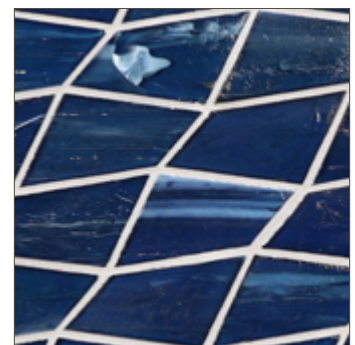

LUNADA
BAYTILE

Lapis Pulse (1¼ x 2¾) • Natural

- 12 colors / 4 patterns
- Paper-faced interlocking sheets

Summit

Mouse

Flicker

Whisper

Pale Oak

Lapis Pulse (1¼ x 2¾) • Pearl

- 12 colors / 4 patterns
- Paper-faced interlocking sheets

Summit

Mouse

Flicker

Whisper

Pale Oak

Chestnut

Everglades

Palm

Orbit

Zenith

Aerial

Fathom