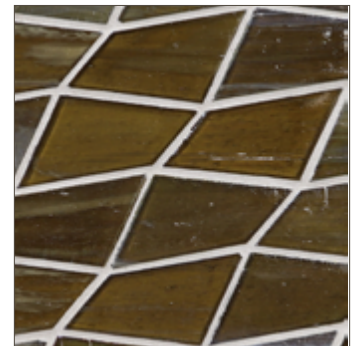

LUNADA
BAYTILE

Lapis Pulse (1¼ x 2¾) • Natural

- 12 colors / 4 patterns
- Paper-faced interlocking sheets

Summit

Mouse

Flicker

Whisper

Pale Oak

Lapis Pulse (1¼ x 2¾) • Pearl

- 12 colors / 4 patterns
- Paper-faced interlocking sheets

Summit

Mouse

Flicker

Whisper

Pale Oak

Chestnut

Everglades

Palm

Orbit

Zenith

Aerial

Fathom