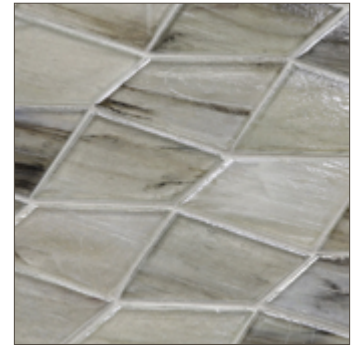

LUNADA
BAYTILE

Lapis Pulse (1¼ x 2¾) • Natural

- 12 colors / 4 patterns
- Paper-faced interlocking sheets

Summit

Mouse

Flicker

Whisper

Pale Oak

Lapis Pulse (1¼ x 2¾) • Pearl

- 12 colors / 4 patterns
- Paper-faced interlocking sheets

Summit

Mouse

Flicker

Whisper

Pale Oak

Chestnut