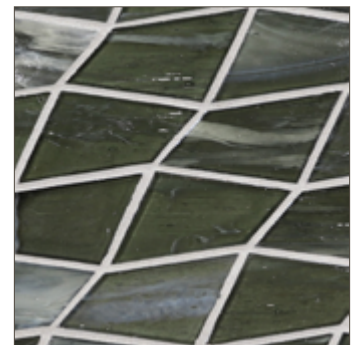

LUNADA
BAYTILE

Lapis Pulse (1¼ x 2¾) • Natural

- 12 colors / 4 patterns
- Paper-faced interlocking sheets

Summit

Mouse

Flicker

Whisper

Pale Oak

Lapis Pulse (1¼ x 2¾) • Pearl

- 12 colors / 4 patterns
- Paper-faced interlocking sheets

Summit

Mouse

Flicker

Whisper

Pale Oak

Chestnut

Everglades

Palm

Orbit

Zenith

Aerial

Fathom