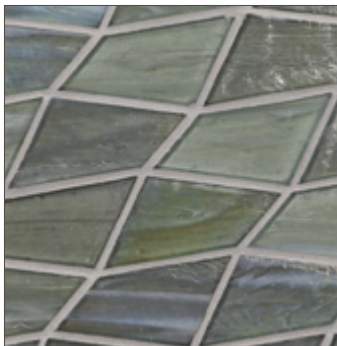

LUNADA
BAYTILE

Lapis Pulse (1¼ x 2¾) • Natural

- 12 colors / 4 patterns
- Paper-faced interlocking sheets

Summit

Mouse

Flicker

Whisper

Pale Oak

Lapis Pulse (1¼ x 2¾) • Pearl

- 12 colors / 4 patterns
- Paper-faced interlocking sheets

Summit

Mouse

Flicker

Whisper

Pale Oak

Chestnut