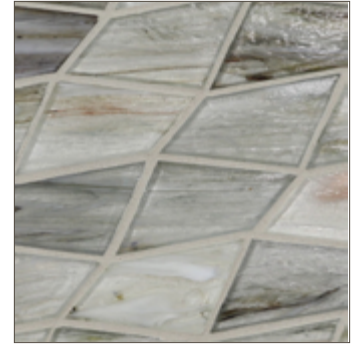

LUNADA
BAYTILE

Lapis Pulse (1¼ x 2¾) • Natural

- 12 colors / 4 patterns
- Paper-faced interlocking sheets

Summit

Mouse

Flicker

Whisper

Pale Oak

Chestnut

Everglades

Palm

Orbit

Zenith

Aerial

Fathom

LUNADA
BAYTILE

Lapis Pulse (1¼ x 2¾) • Pearl

- 12 colors / 4 patterns
- Paper-faced interlocking sheets

Summit

Mouse

Flicker

Whisper

Pale Oak

Chestnut