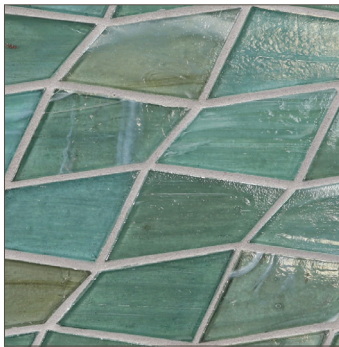

LUNADA
BAYTILE

Lapis Pulse (1¼ x 2¾) • Natural

- 12 colors / 4 patterns
- Paper-faced interlocking sheets

Summit

Mouse

Flicker

Whisper

Pale Oak

Lapis Pulse (1¼ x 2¾) • Pearl

- 12 colors / 4 patterns
- Paper-faced interlocking sheets

Summit

Mouse

Flicker

Whisper

Pale Oak

Chestnut