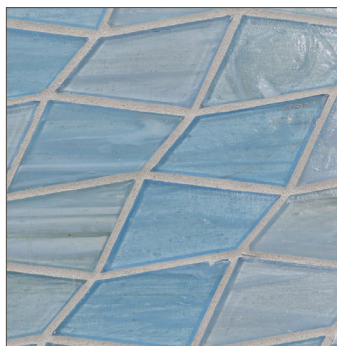

LUNADA
BAYTILE

Lapis Pulse (1¼ x 2¾) • Natural

- 12 colors / 4 patterns
- Paper-faced interlocking sheets

Summit

Mouse

Flicker

Whisper

Pale Oak

Chestnut

Everglades

Palm

Orbit

Zenith

Aerial

Fathom

LUNADA
BAYTILE

Lapis Pulse (1¼ x 2¾) • Pearl

- 12 colors / 4 patterns
- Paper-faced interlocking sheets

Summit

Mouse

Flicker

Whisper

Pale Oak

Chestnut