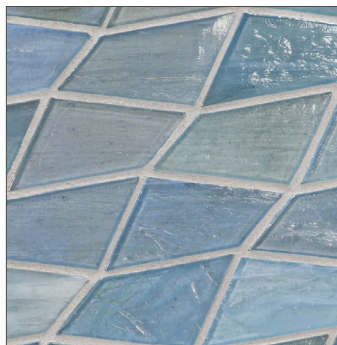

LUNADA
BAYTILE

Lapis Pulse (1¼ x 2¾) • Natural

- 12 colors / 4 patterns
- Paper-faced interlocking sheets

Summit

Mouse

Flicker

Whisper

Pale Oak

Lapis Pulse (1¼ x 2¾) • Pearl

- 12 colors / 4 patterns
- Paper-faced interlocking sheets

Summit

Mouse

Flicker

Whisper

Pale Oak

Chestnut

Everglades

Palm

Orbit

Zenith

Aerial

Fathom