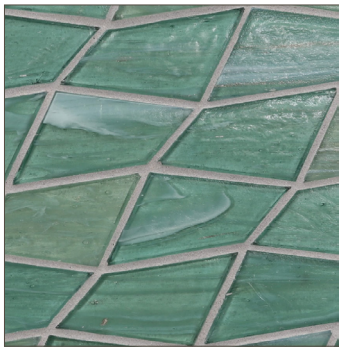

LUNADA
BAYTILE

Lapis Pulse (1¼ x 2¾) • Natural

- 12 colors / 4 patterns
- Paper-faced interlocking sheets

Summit

Mouse

Flicker

Whisper

Pale Oak

Chestnut

Everglades

Palm

Orbit

Zenith

Aerial

Fathom

LUNADA
BAYTILE

Lapis Pulse (1¼ x 2¾) • Pearl

- 12 colors / 4 patterns
- Paper-faced interlocking sheets

Summit

Mouse

Flicker

Whisper

Pale Oak

Chestnut