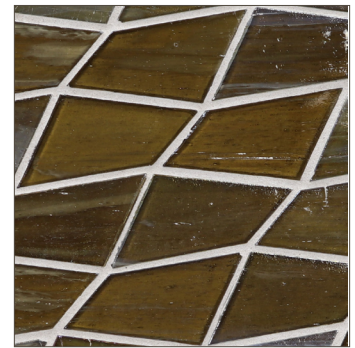

LUNADA
BAYTILE

Lapis Pulse (1¼ x 2¾) • Natural

- 12 colors / 4 patterns
- Paper-faced interlocking sheets

Summit

Mouse

Flicker

Whisper

Pale Oak

Chestnut

Everglades

Palm

Orbit

Zenith

Aerial

Fathom

LUNADA
BAYTILE

Lapis Pulse (1¼ x 2¾) • Pearl

- 12 colors / 4 patterns
- Paper-faced interlocking sheets

Summit

Mouse

Flicker

Whisper

Pale Oak

Chestnut

Everglades

Palm

Orbit

Zenith

Aerial

Fathom