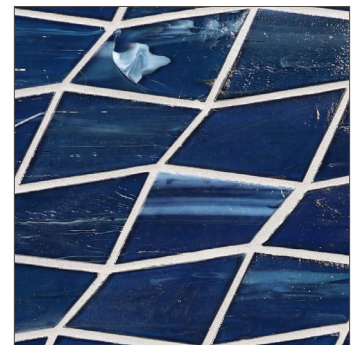

LUNADA
BAYTILE

Lapis Pulse (1¼ x 2¾) • Natural

- 12 colors / 4 patterns
- Paper-faced interlocking sheets

Summit

Mouse

Flicker

Whisper

Pale Oak

Lapis Pulse (1¼ x 2¾) • Pearl

- 12 colors / 4 patterns
- Paper-faced interlocking sheets

Summit

Mouse

Flicker

Whisper

Pale Oak

Chestnut

Everglades

Palm

Orbit

Zenith

Aerial

Fathom