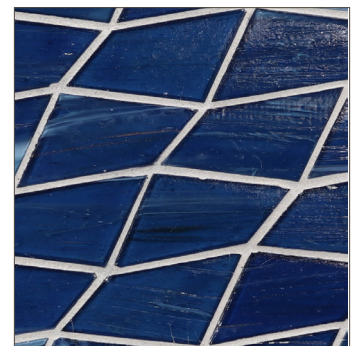

LUNADA
BAYTILE

Lapis Pulse (1¼ x 2¾) • Natural

- 12 colors / 4 patterns
- Paper-faced interlocking sheets

Summit

Mouse

Flicker

Whisper

Pale Oak

Chestnut

Everglades

Palm

Orbit

Zenith

Aerial

Fathom

LUNADA
BAYTILE

Lapis Pulse (1¼ x 2¾) • Pearl

- 12 colors / 4 patterns
- Paper-faced interlocking sheets

Summit

Mouse

Flicker

Whisper

Pale Oak

Chestnut