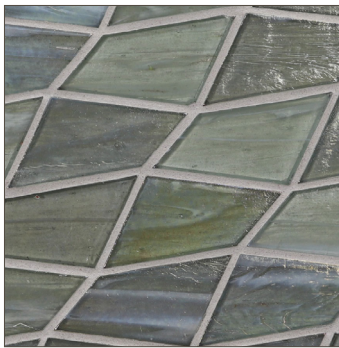

LUNADA
BAYTILE

Lapis Pulse (1¼ x 2¾) • Natural

- 12 colors / 4 patterns
- Paper-faced interlocking sheets

Summit

Mouse

Flicker

Whisper

Pale Oak

Chestnut

Everglades

Palm

Orbit

Zenith

Aerial

Fathom

LUNADA
BAYTILE

Lapis Pulse (1¼ x 2¾) • Pearl

- 12 colors / 4 patterns
- Paper-faced interlocking sheets

Summit

Mouse

Flicker

Whisper

Pale Oak

Chestnut

Everglades

Palm

Orbit

Zenith

Aerial

Fathom