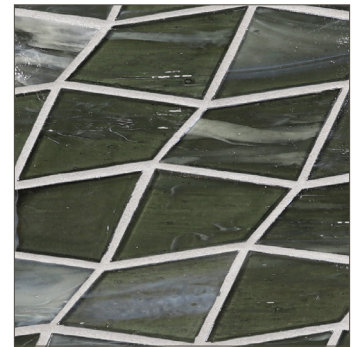

LUNADA
BAYTILE

Lapis Pulse (1¼ x 2¾) • Pearl

- 12 colors / 4 patterns
- Paper-faced interlocking sheets

Orbit