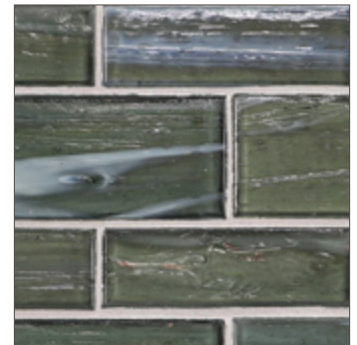

# Lapis Mingle (1 x 3, 1½ x 3) • Natural

- 12 colors / 4 patterns
- Paper-faced interlocking sheets

Summit

Mouse

Flicker

Whisper

Pale Oak

Chestnut

Everglades

Palm

Orbit

Zenith

Aerial

Fathom

LUNADA  
BAYTILE

Lapis Mingle (1 x 3, 1½ x 3) • Pearl

- 12 colors / 4 patterns
- Paper-faced interlocking sheets

Summit

Mouse

Flicker

Whisper

Pale Oak

Chestnut

Everglades