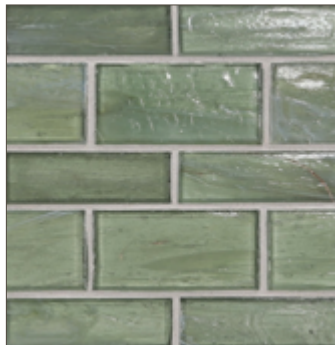

# Lapis Mingle (1 x 3, 1½ x 3) • Natural

- 12 colors / 4 patterns
- Paper-faced interlocking sheets

Summit

Mouse

Flicker

Whisper

Pale Oak

Chestnut

Everglades

Palm

Orbit

Zenith

Aerial

Fathom

LUNADA  
BAYTILE

Lapis Mingle (1 x 3, 1½ x 3) • Pearl

- 12 colors / 4 patterns
- Paper-faced interlocking sheets

Summit

Mouse

Flicker

Whisper

Pale Oak

Chestnut

Everglades