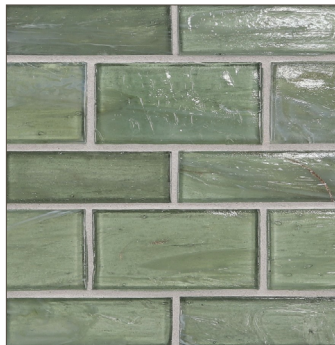

LUNADA  
BAYTILE

Lapis Mingle (1 x 3, 1½ x 3) • Natural

- 12 colors / 4 patterns
- Paper-faced interlocking sheets

Summit

Mouse

Flicker

Whisper

Pale Oak

Chestnut

Everglades

Palm

Orbit

Zenith

Aerial

Fathom

LUNADA  
BAYTILE

Lapis Mingle (1 x 3, 1½ x 3) • Pearl

- 12 colors / 4 patterns
- Paper-faced interlocking sheets

Summit

Mouse

Flicker

Whisper

Pale Oak

Chestnut