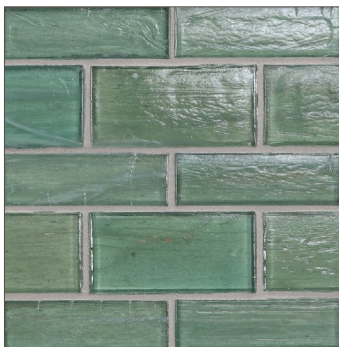

LUNADA  
BAYTILE

Lapis Mingle (1 x 3, 1½ x 3) • Natural

- 12 colors / 4 patterns
- Paper-faced interlocking sheets

Summit

Mouse

Flicker

Whisper

Pale Oak

Lapis Mingle (1 x 3, 1½ x 3) • Pearl

- 12 colors / 4 patterns
- Paper-faced interlocking sheets

Summit

Mouse

Flicker

Whisper

Pale Oak

Chestnut