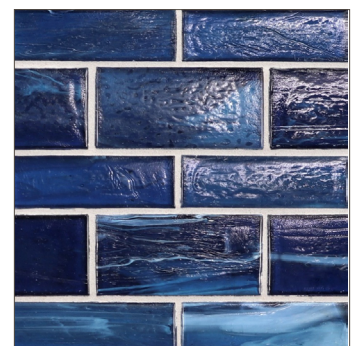

LUNADA  
BAYTILE

Lapis Mingle (1 x 3, 1½ x 3) • Natural

- 12 colors / 4 patterns
- Paper-faced interlocking sheets

Summit

Mouse

Flicker

Whisper

Pale Oak

Chestnut

Everglades

Palm

Orbit

Zenith

Aerial

Fathom

LUNADA  
BAYTILE

Lapis Mingle (1 x 3, 1½ x 3) • Pearl

- 12 colors / 4 patterns
- Paper-faced interlocking sheets

Summit

Mouse

Flicker

Whisper

Pale Oak

Chestnut