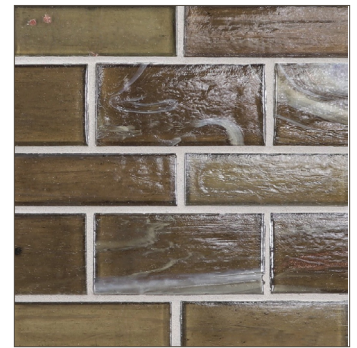

LUNADA  
BAYTILE

Lapis Mingle (1 x 3, 1½ x 3) • Natural

- 12 colors / 4 patterns
- Paper-faced interlocking sheets

Summit

Mouse

Flicker

Whisper

Pale Oak

Lapis Mingle (1 x 3, 1½ x 3) • Pearl

- 12 colors / 4 patterns
- Paper-faced interlocking sheets

Summit

Mouse

Flicker

Whisper

Pale Oak

Chestnut