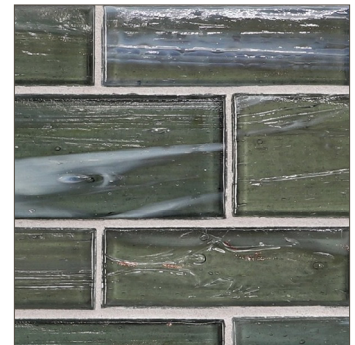

LUNADA  
BAYTILE

Lapis Mingle (1 x 3, 1½ x 3) • Natural

- 12 colors / 4 patterns
- Paper-faced interlocking sheets

Summit

Mouse

Flicker

Whisper

Pale Oak

Chestnut

Everglades

Palm

Orbit

Zenith

Aerial

Fathom

LUNADA  
BAYTILE

Lapis Mingle (1 x 3, 1½ x 3) • Pearl

- 12 colors / 4 patterns
- Paper-faced interlocking sheets

Summit

Mouse

Flicker

Whisper

Pale Oak

Chestnut