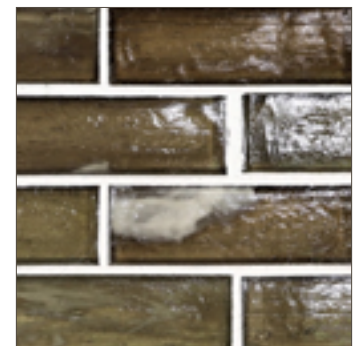

LUNADA
BAYTILE

Lapis 1 x 3 • Natural

- 12 colors / 4 patterns
- Paper-faced interlocking sheets

Summit

Mouse

Flicker

Whisper

Pale Oak

Lapis 1 x 3 • Pearl

- 12 colors / 4 patterns
- Paper-faced interlocking sheets

Summit

Mouse

Flicker

Whisper

Pale Oak

Chestnut