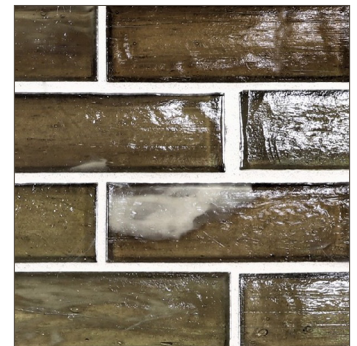

LUNADA  
BAYTILE

Lapis 1 x 3 • Natural

- 12 colors / 4 patterns
- Paper-faced interlocking sheets

Summit

Mouse

Flicker

Whisper

Pale Oak

Lapis 1 x 3 • Pearl

- 12 colors / 4 patterns
- Paper-faced interlocking sheets

Summit

Mouse

Flicker

Whisper

Pale Oak

Chestnut