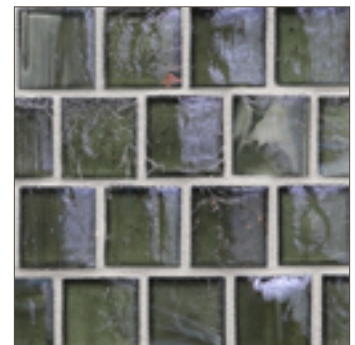

LUNADA
BAY TILE

Lapis 1 x 1 Offset • Pearl

- 12 colors / 4 patterns
- Paper-faced interlocking sheets

Orbit