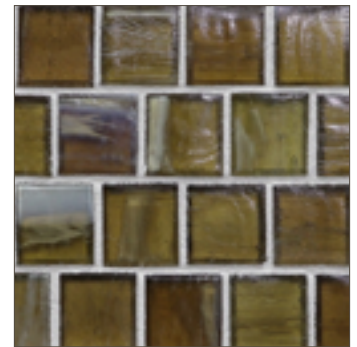

LUNADA
BAYTILE

Lapis 1 x 1 Offset • Natural

- 12 colors / 4 patterns
- Paper-faced interlocking sheets

Summit

Mouse

Flicker

Whisper

Pale Oak

Chestnut

Everglades

Palm

Orbit

Zenith

Aerial

Fathom

LUNADA
BAY TILE

Lapis 1 x 1 Offset • Pearl

- 12 colors / 4 patterns
- Paper-faced interlocking sheets

Summit

Mouse

Flicker

Whisper

Pale Oak

Chestnut