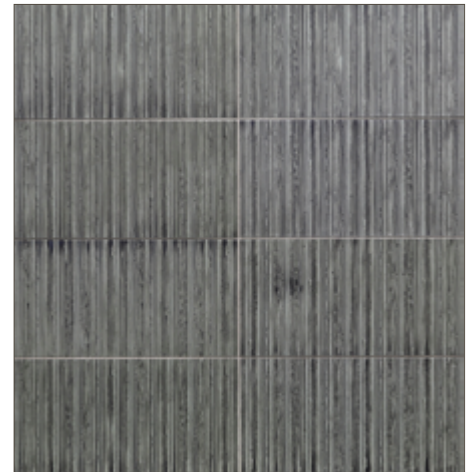

- 7 colors / 5 patterns
- Individual Tiles

Tulum

Morning Dew

Raffia

Mother Earth

Marlin

Fauna

Silver Thread