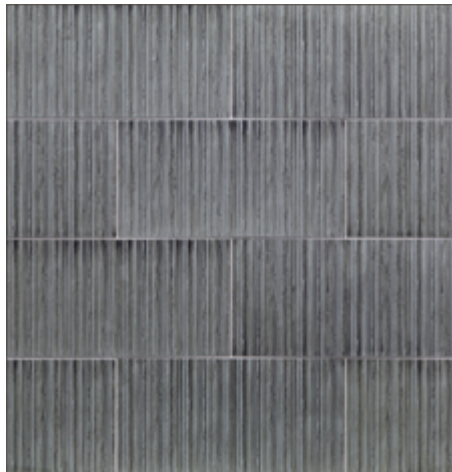

- 7 colors / 5 patterns
- Individual Tiles

Tulum

Morning Dew

Raffia

Mother Earth

Marlin

Fauna

Silver Thread