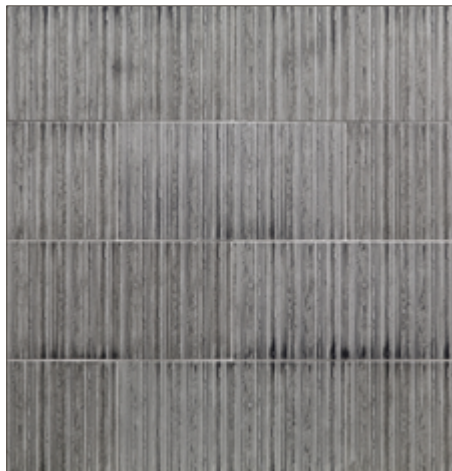

- 7 colors / 5 patterns
- Individual Tiles

Tulum

Morning Dew

Raffia

Mother Earth

Marlin

Fauna

Silver Thread