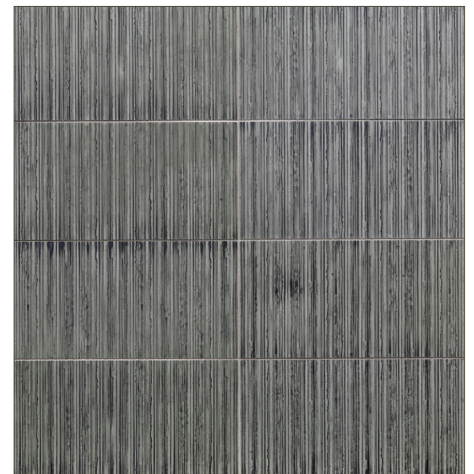

- 7 colors / 5 patterns
- Individual Tiles

Tulum

Morning Dew

Raffia

Mother Earth

Marlin

Fauna

Silver Thread