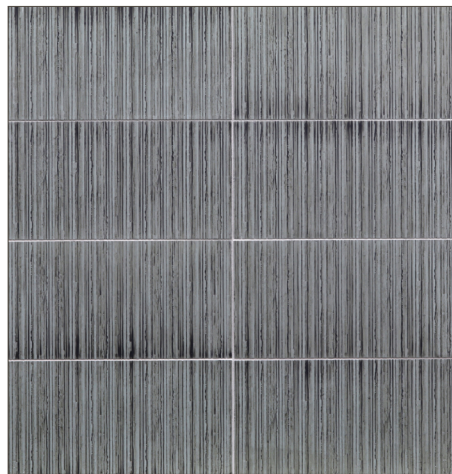

- 7 colors / 5 patterns
- Individual Tiles

Tulum

Morning Dew

Raffia

Mother Earth

Marlin

Fauna

Silver Thread