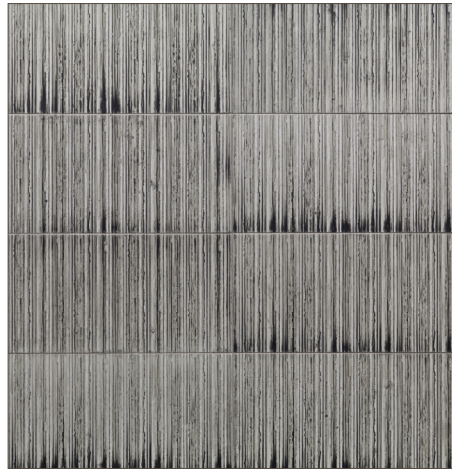

- 7 colors / 5 patterns
- Individual Tiles

Tulum

Morning Dew

Raffia

Mother Earth

Marlin

Fauna

Silver Thread