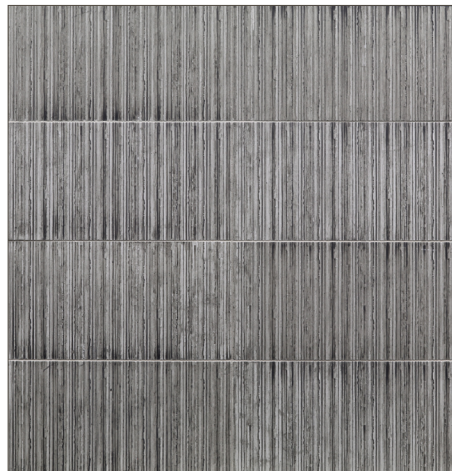

- 7 colors / 5 patterns
- Individual Tiles

Tulum

Morning Dew

Raffia

Mother Earth

Marlin

Fauna

Silver Thread