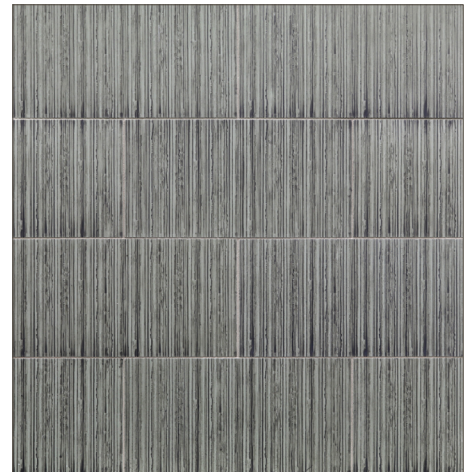

- 7 colors / 5 patterns
- Individual Tiles

Tulum

Morning Dew

Raffia

Mother Earth

Marlin

Fauna

Silver Thread