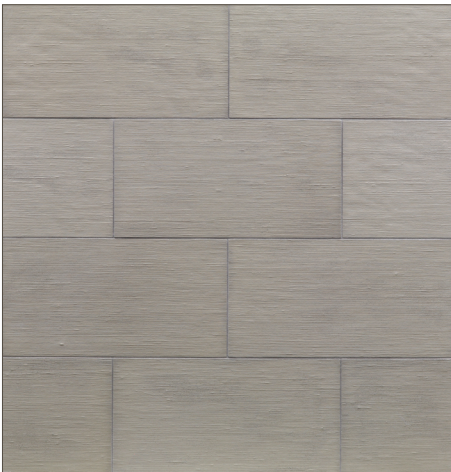

- 7 colors / 5 patterns
- Individual Tiles

Tulum

Morning Dew

Raffia

Mother Earth

Marlin

Fauna

Silver Thread