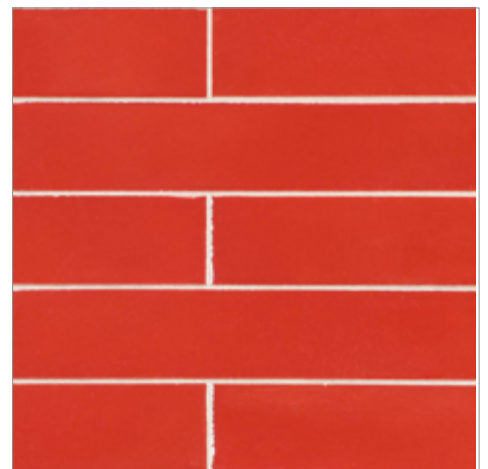

- 10 colors
- Paper-faced sheets

Plank (1 5/8 x 9 1/2)
(Color: Sail)

- 10 colors
- Paper-faced sheets

Sand Bar

River Rock

Night Luster

Cruise Blue

Summer Sky

Harbor Blue

Sea Kelp

Coral Reef

Red Sea