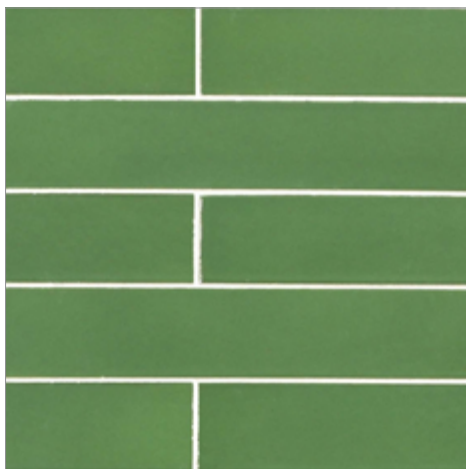

- 10 colors
- Paper-faced sheets

Plank (1 5/8 x 9 1/2)
(Color: Sail)

- 10 colors
- Paper-faced sheets

Sand Bar

River Rock

Night Luster

Cruise Blue

Summer Sky

Harbor Blue

Sea Kelp

Coral Reef

Red Sea