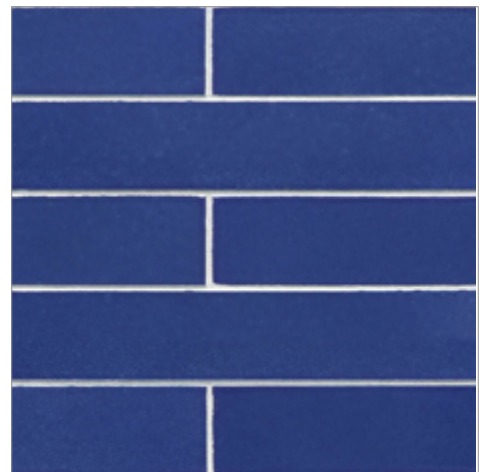

- 10 colors
- Paper-faced sheets

Plank (1 5/8 x 9 1/2)
(Color: Sail)

- 10 colors
- Paper-faced sheets

Sand Bar

River Rock

Night Luster

Cruise Blue

Summer Sky

Harbor Blue

Sea Kelp

Coral Reef

Red Sea