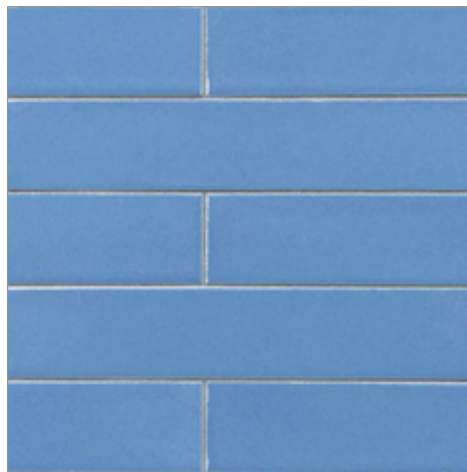

- 10 colors
- Paper-faced sheets

Plank (1 5/8 x 9 1/2)
(Color: Sail)

- 10 colors
- Paper-faced sheets

Sand Bar

River Rock

Night Luster

Cruise Blue

Summer Sky

Harbor Blue

Sea Kelp

Coral Reef

Red Sea