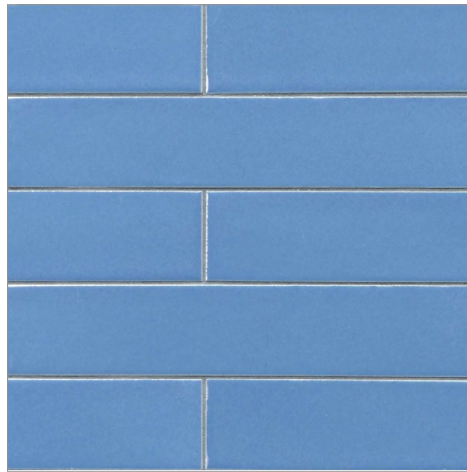

- 10 colors
- Paper-faced sheets

Plank (1 5/8 x 9 1/2)
(Color: Sail)

- 10 colors
- Paper-faced sheets

Sand Bar

River Rock

Night Luster

Cruise Blue

Summer Sky

Harbor Blue

Sea Kelp

Coral Reef

Red Sea