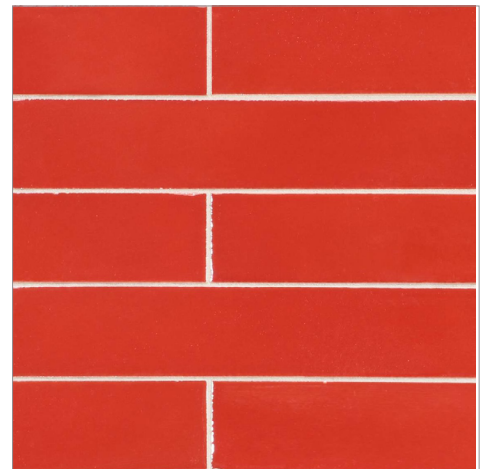

- 10 colors
- Paper-faced sheets

Plank (1 5/8 x 9 1/2)
(Color: Sail)

- 10 colors
- Paper-faced sheets

Sand Bar

River Rock

Night Luster

Cruise Blue

Summer Sky

Harbor Blue

Sea Kelp

Coral Reef

Red Sea