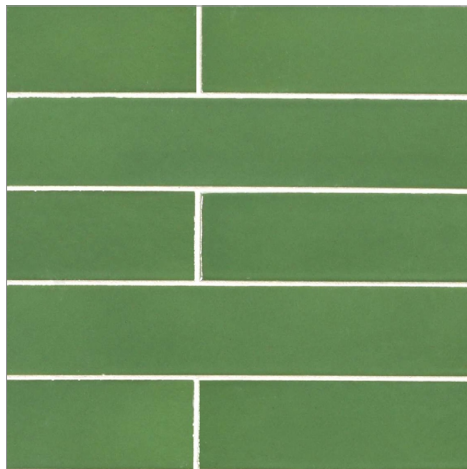

- 10 colors
- Paper-faced sheets

Plank (1 5/8 x 9 1/2)
(Color: Sail)

- 10 colors
- Paper-faced sheets

Sand Bar

River Rock

Night Luster

Cruise Blue

Summer Sky

Harbor Blue

Sea Kelp

Coral Reef

Red Sea