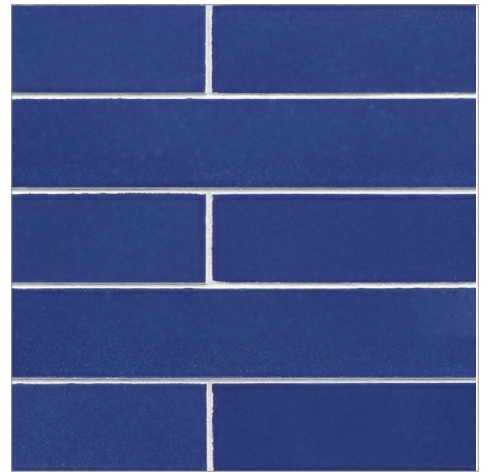

- 10 colors
- Paper-faced sheets

Plank (1 5/8 x 9 1/2)
(Color: Sail)

- 10 colors
- Paper-faced sheets

Sand Bar

River Rock

Night Luster

Cruise Blue

Summer Sky

Harbor Blue

Sea Kelp

Coral Reef

Red Sea