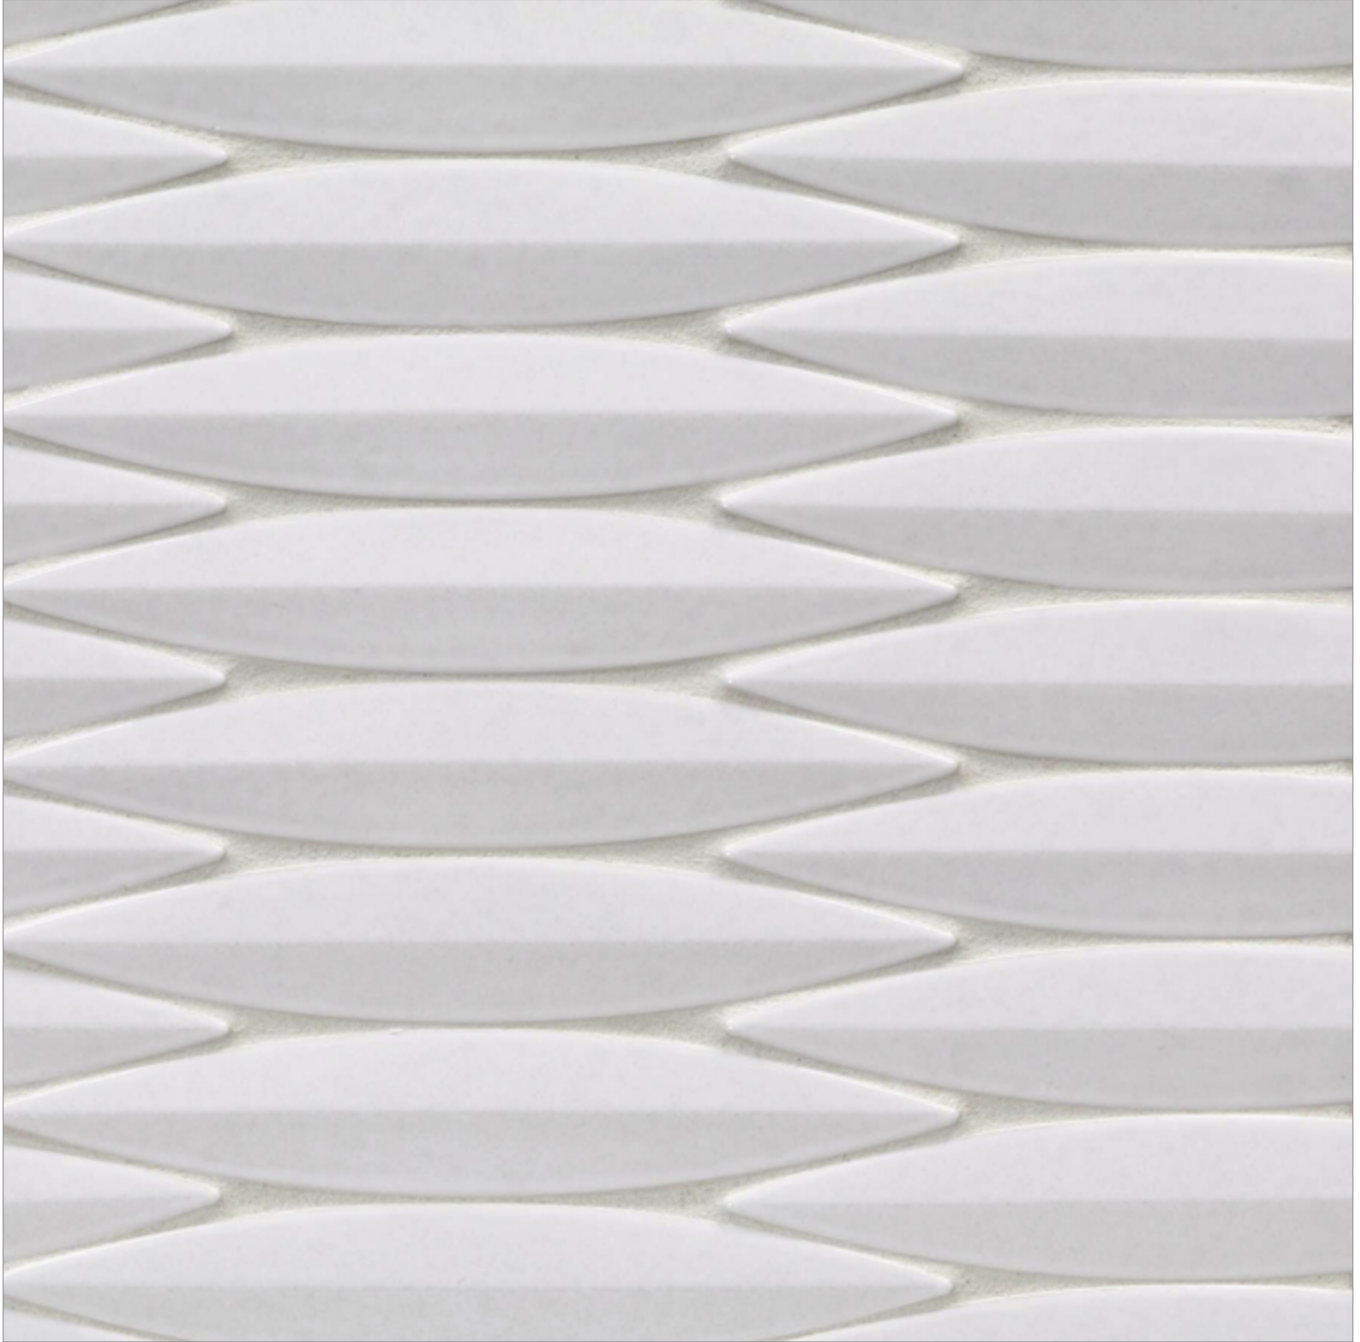

- 10 colors
- Individual Pieces

Keel (1 5/8 x 9 1/2)
(Color: Sail)

LUNADA
BAYTILE

Ka-nū Keel (1 5/8 x 9 1/2)

- 10 colors
- Individual Pieces

Sand Bar

River Rock

Night Luster

Cruise Blue

Summer Sky

Harbor Blue

Sea Kelp

Coral Reef

Red Sea