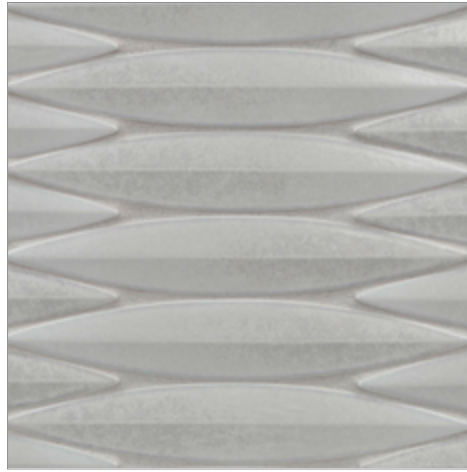

- 10 colors
- Individual Pieces

Keel (1 5/8 x 9 1/2)
(Color: Sail)

LUNADA
BAYTILE

Ka-nū Keel (1 5/8 x 9 1/2)

- 10 colors
- Individual Pieces

Sand Bar

River Rock

Night Luster

Cruise Blue

Summer Sky

Harbor Blue

Sea Kelp

Coral Reef

Red Sea