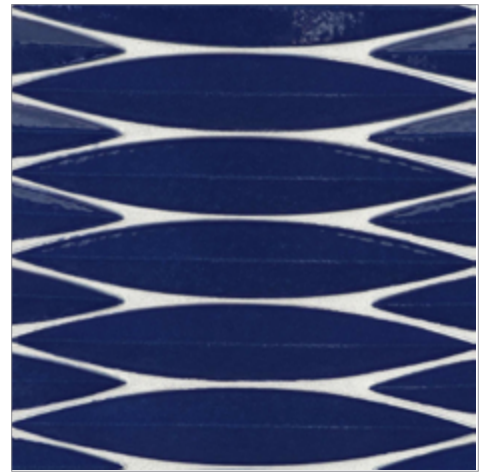

- 10 colors
- Individual Pieces

Keel (1 5/8 x 9 1/2)
(Color: Sail)

LUNADA
BAYTILE

Ka-nū Keel (1 5/8 x 9 1/2)

- 10 colors
- Individual Pieces

Sand Bar

River Rock

Night Luster

Cruise Blue

Summer Sky

Harbor Blue

Sea Kelp

Coral Reef

Red Sea