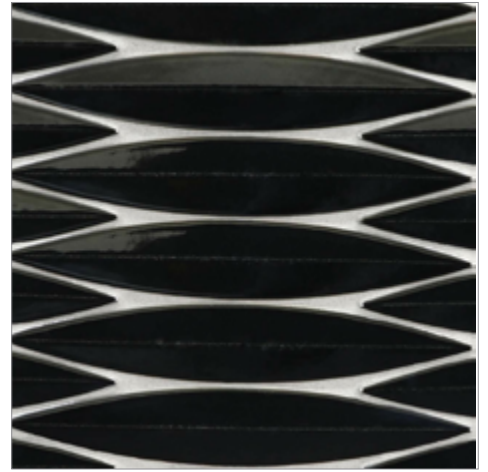

- 10 colors
- Individual Pieces

Keel (1 5/8 x 9 1/2)
(Color: Sail)

LUNADA
BAYTILE

Ka-nū Keel (1 5/8 x 9 1/2)

- 10 colors
- Individual Pieces

Sand Bar

River Rock

Night Luster

Cruise Blue

Summer Sky

Harbor Blue

Sea Kelp

Coral Reef

Red Sea