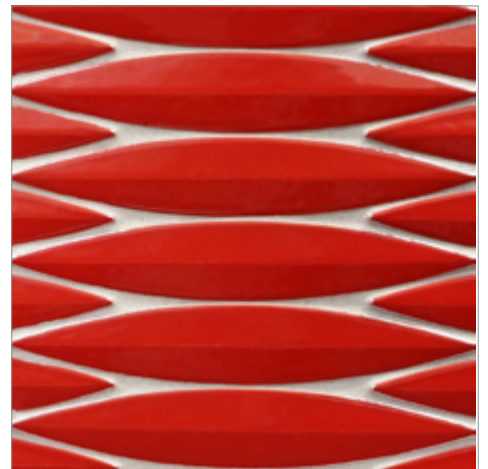

- 10 colors
- Individual Pieces

Keel (1 5/8 x 9 1/2)
(Color: Sail)

LUNADA
BAYTILE

Ka-nū Keel (1 5/8 x 9 1/2)

- 10 colors
- Individual Pieces

Sand Bar

River Rock

Night Luster

Cruise Blue

Summer Sky

Harbor Blue

Sea Kelp

Coral Reef

Red Sea