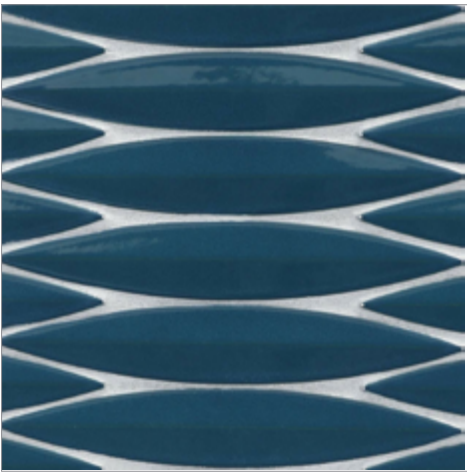

- 10 colors
- Individual Pieces

Keel (1 5/8 x 9 1/2)
(Color: Sail)

LUNADA
BAYTILE

Ka-nū Keel (1 5/8 x 9 1/2)

- 10 colors
- Individual Pieces

Sand Bar

River Rock

Night Luster

Cruise Blue

Summer Sky

Harbor Blue

Sea Kelp

Coral Reef

Red Sea