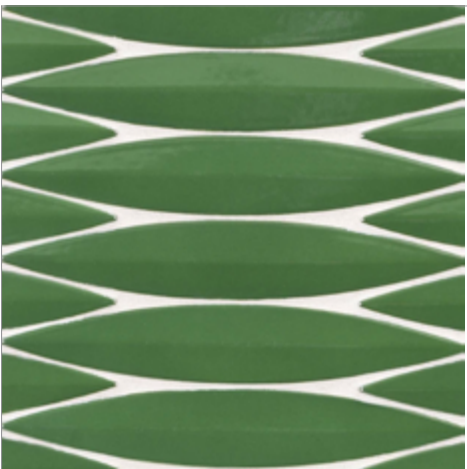

- 10 colors
- Individual Pieces

Keel (1 5/8 x 9 1/2)
(Color: Sail)

LUNADA
BAYTILE

Ka-nū Keel (1 5/8 x 9 1/2)

- 10 colors
- Individual Pieces

Sand Bar

River Rock

Night Luster

Cruise Blue

Summer Sky

Harbor Blue

Sea Kelp

Coral Reef

Red Sea