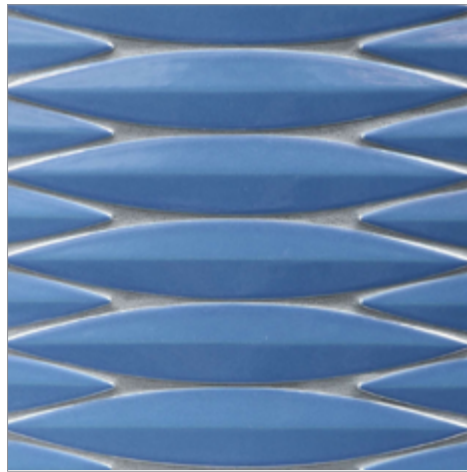

- 10 colors
- Individual Pieces

Keel (1 5/8 x 9 1/2)
(Color: Sail)

LUNADA
BAYTILE

Ka-nū Keel (1 5/8 x 9 1/2)

- 10 colors
- Individual Pieces

Sand Bar

River Rock

Night Luster

Cruise Blue

Summer Sky

Harbor Blue

Sea Kelp

Coral Reef

Red Sea