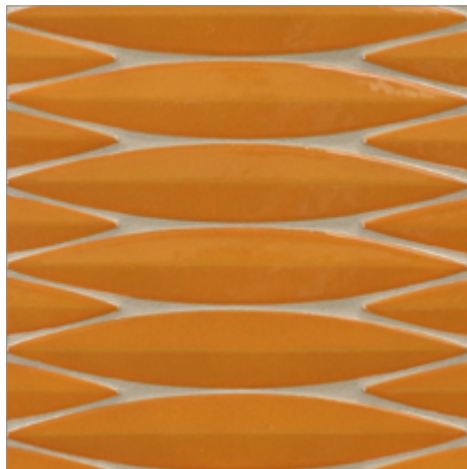

- 10 colors
- Individual Pieces

Keel (1 5/8 x 9 1/2)
(Color: Sail)

LUNADA
BAYTILE

Ka-nū Keel (1 5/8 x 9 1/2)

- 10 colors
- Individual Pieces

Sand Bar

River Rock

Night Luster

Cruise Blue

Summer Sky

Harbor Blue

Sea Kelp

Coral Reef

Red Sea