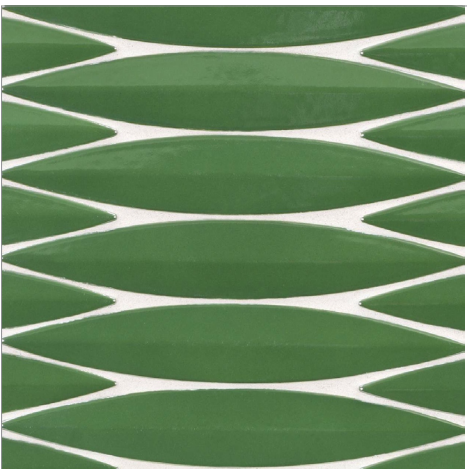

- 10 colors
- Individual Pieces

Keel (1 5/8 x 9 1/2)  
(Color: Sail)

LUNADA  
BAYTILE

## Ka-nū Keel (1 5/8 x 9 1/2)

- 10 colors
- Individual Pieces

Sand Bar

River Rock

Night Luster

Cruise Blue

Summer Sky

Harbor Blue

Sea Kelp

Coral Reef

Red Sea