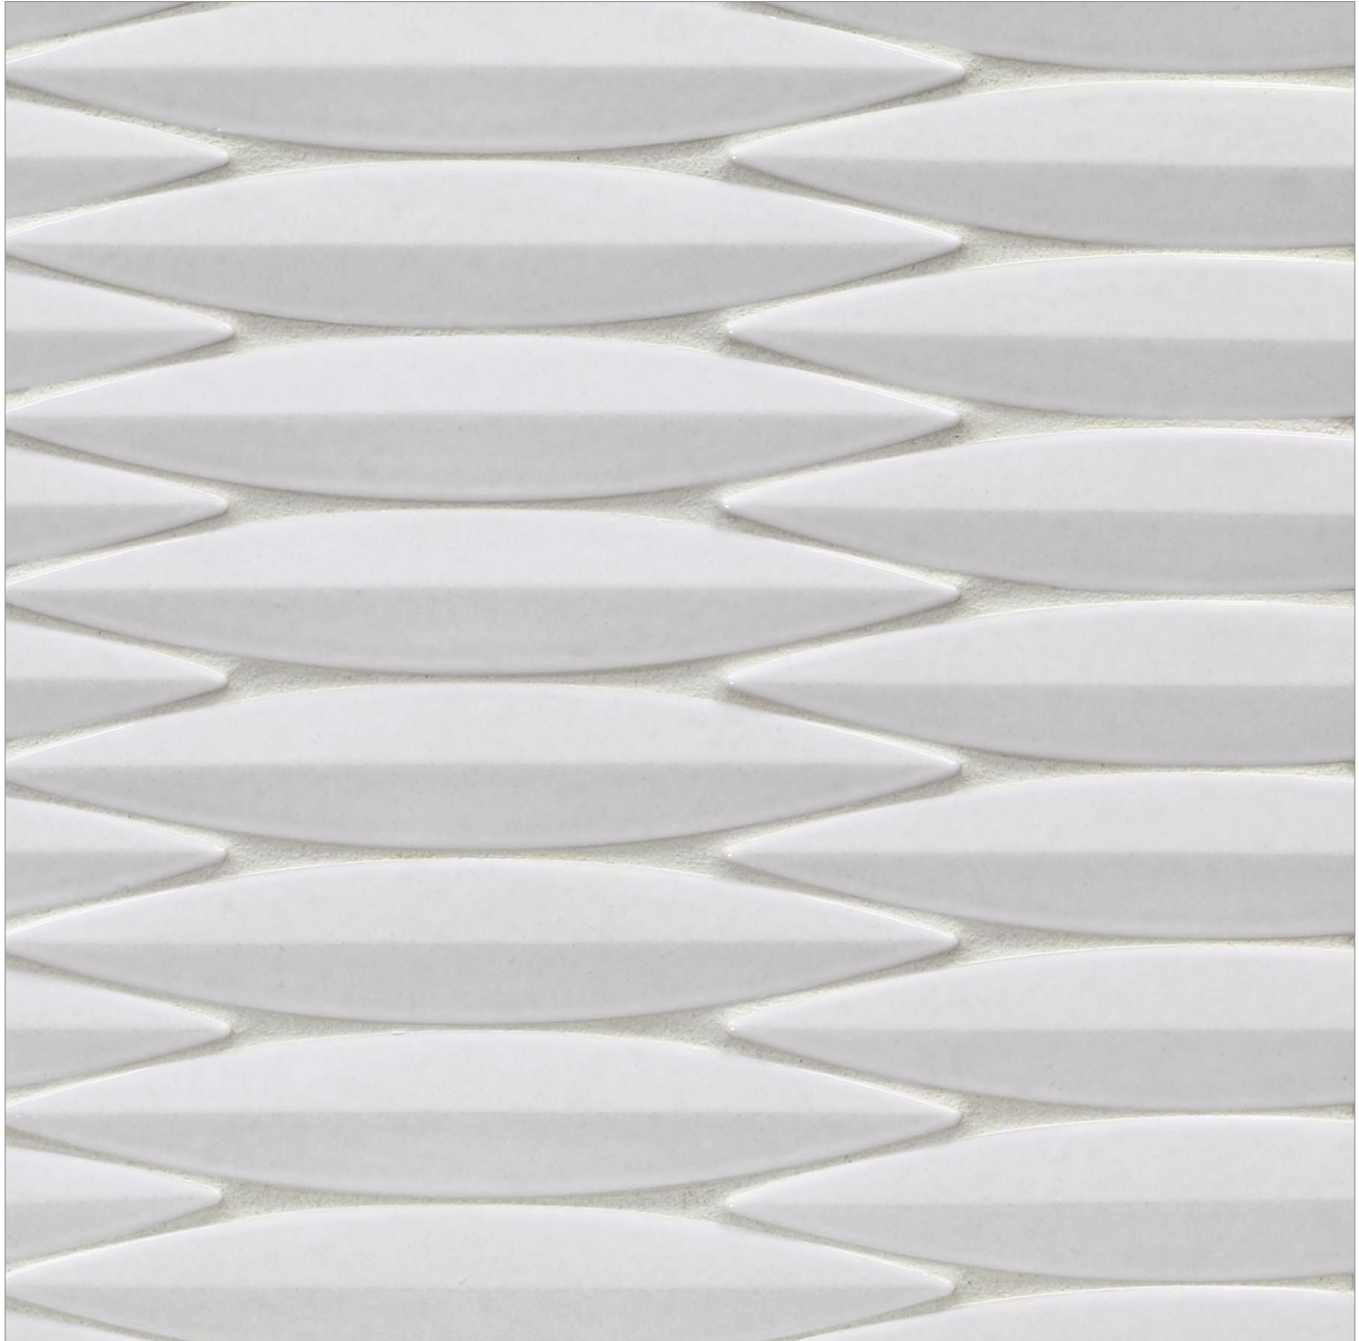

- 10 colors
- Individual Pieces

Keel (1 5/8 x 9 1/2)  
(Color: Sail)

LUNADA  
BAYTILE

## Ka-nū Keel (1 5/8 x 9 1/2)

- 10 colors
- Individual Pieces

Sand Bar

River Rock

Night Luster

Cruise Blue

Summer Sky

Harbor Blue

Sea Kelp

Coral Reef

Red Sea