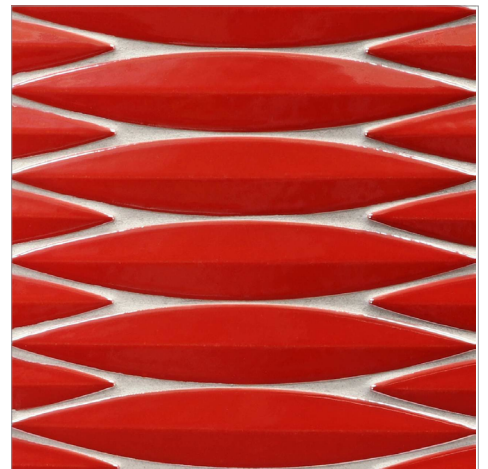

- 10 colors
- Individual Pieces

Keel (1 5/8 x 9 1/2)  
(Color: Sail)

LUNADA  
BAYTILE

## Ka-nū Keel (1 5/8 x 9 1/2)

- 10 colors
- Individual Pieces

Sand Bar

River Rock

Night Luster

Cruise Blue

Summer Sky

Harbor Blue

Sea Kelp

Coral Reef

Red Sea