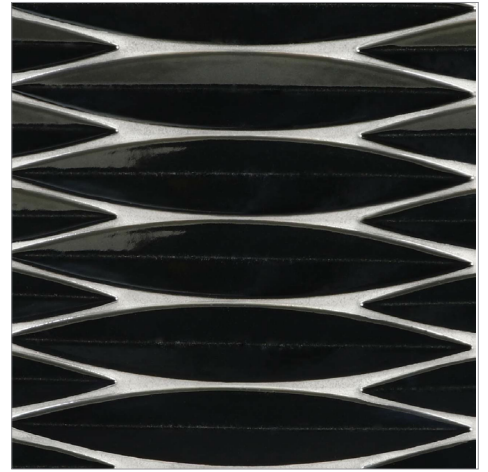

- 10 colors
- Individual Pieces

Keel (1 5/8 x 9 1/2)  
(Color: Sail)

LUNADA  
BAYTILE

## Ka-nū Keel (1 5/8 x 9 1/2)

- 10 colors
- Individual Pieces

Sand Bar

River Rock

Night Luster

Cruise Blue

Summer Sky

Harbor Blue

Sea Kelp

Coral Reef

Red Sea