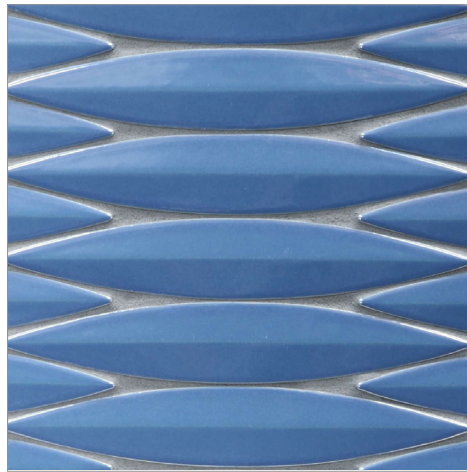

- 10 colors
- Individual Pieces

Keel (1 5/8 x 9 1/2)  
(Color: Sail)

LUNADA  
BAYTILE

## Ka-nū Keel (1 5/8 x 9 1/2)

- 10 colors
- Individual Pieces

Sand Bar

River Rock

Night Luster

Cruise Blue

Summer Sky

Harbor Blue

Sea Kelp

Coral Reef

Red Sea