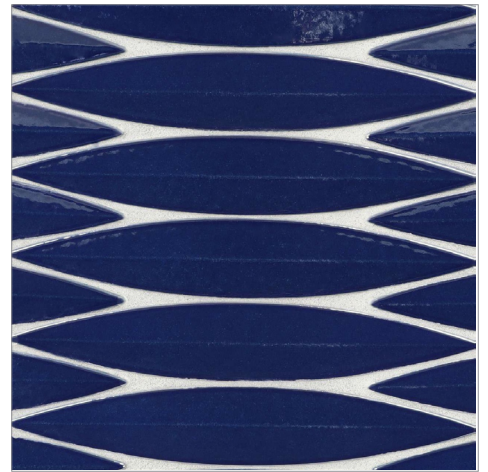

- 10 colors
- Individual Pieces

Keel (1 5/8 x 9 1/2)  
(Color: Sail)

LUNADA  
BAYTILE

## Ka-nū Keel (1 5/8 x 9 1/2)

- 10 colors
- Individual Pieces

Sand Bar

River Rock

Night Luster

Cruise Blue

Summer Sky

Harbor Blue

Sea Kelp

Coral Reef

Red Sea