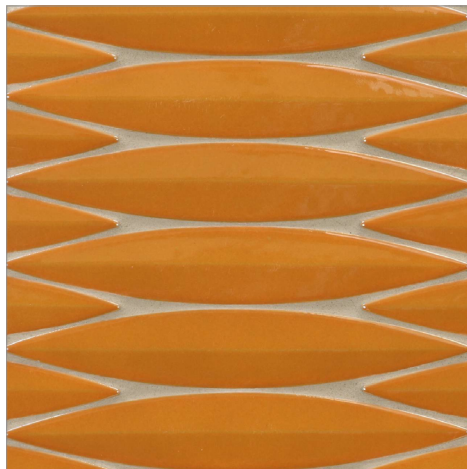

- 10 colors
- Individual Pieces

Keel (1 5/8 x 9 1/2)  
(Color: Sail)

LUNADA  
BAYTILE

## Ka-nū Keel (1 5/8 x 9 1/2)

- 10 colors
- Individual Pieces

Sand Bar

River Rock

Night Luster

Cruise Blue

Summer Sky

Harbor Blue

Sea Kelp

Coral Reef

Red Sea