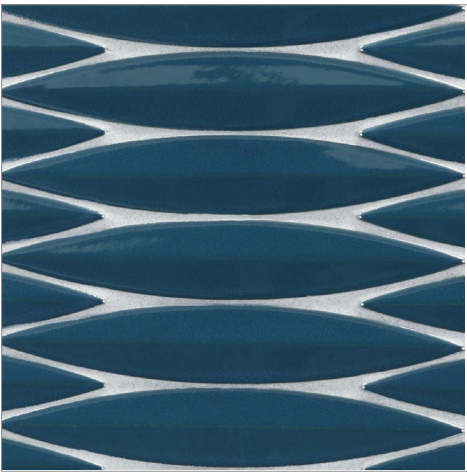

- 10 colors
- Individual Pieces

Keel (1 5/8 x 9 1/2)  
(Color: Sail)

LUNADA  
BAYTILE

## Ka-nū Keel (1 5/8 x 9 1/2)

- 10 colors
- Individual Pieces

Sand Bar

River Rock

Night Luster

Cruise Blue

Summer Sky

Harbor Blue

Sea Kelp

Coral Reef

Red Sea