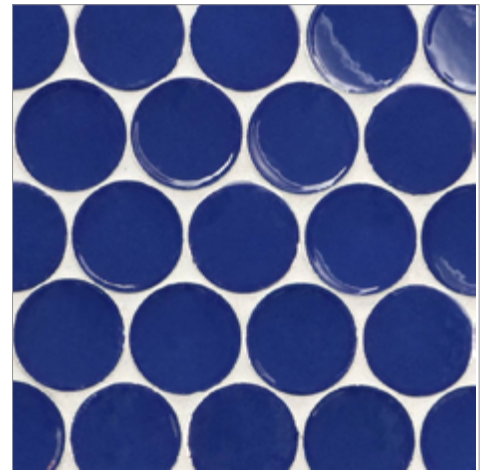

- 10 colors
- Paper-faced sheets

Buoy Mosaic (2")
(Color: Sail)

- 10 colors
- Paper-faced sheets

Sand Bar

River Rock

Night Luster

Cruise Blue

Summer Sky

Harbor Blue

Sea Kelp

Coral Reef

Red Sea