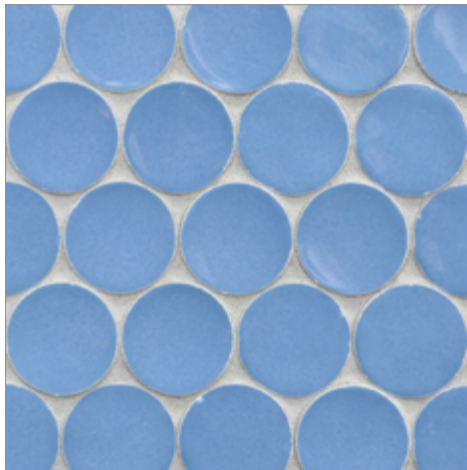

- 10 colors
- Paper-faced sheets

Buoy Mosaic (2")
(Color: Sail)

- 10 colors
- Paper-faced sheets

Sand Bar

River Rock

Night Luster

Cruise Blue

Summer Sky

Harbor Blue

Sea Kelp

Coral Reef

Red Sea