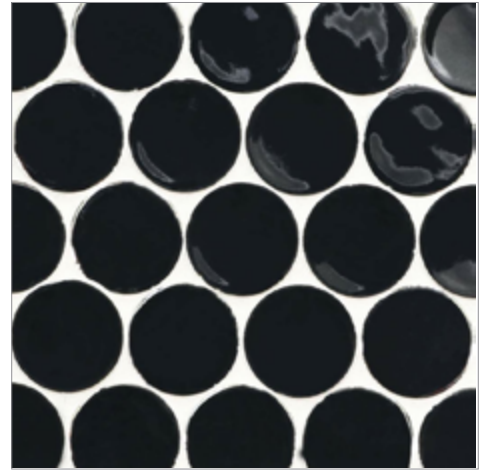

- 10 colors
- Paper-faced sheets

Buoy Mosaic (2")
(Color: Sail)

- 10 colors
- Paper-faced sheets

Sand Bar

River Rock

Night Luster

Cruise Blue

Summer Sky

Harbor Blue

Sea Kelp

Coral Reef

Red Sea