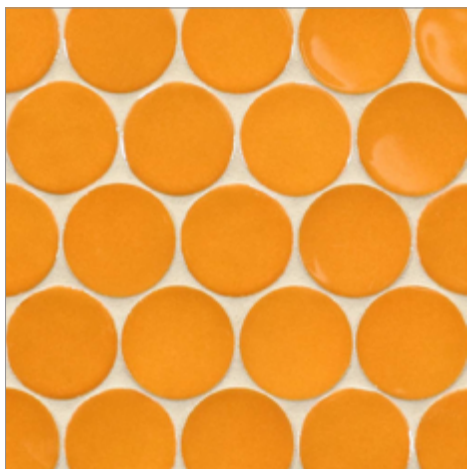

- 10 colors
- Paper-faced sheets

Buoy Mosaic (2")
(Color: Sail)

- 10 colors
- Paper-faced sheets

Sand Bar

River Rock

Night Luster

Cruise Blue

Summer Sky

Harbor Blue

Sea Kelp

Coral Reef

Red Sea