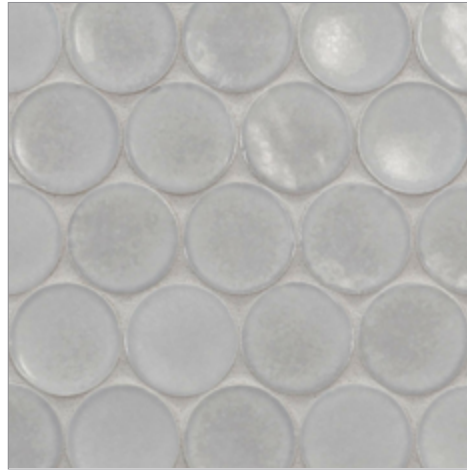

- 10 colors
- Paper-faced sheets

Buoy Mosaic (2")
(Color: Sail)

- 10 colors
- Paper-faced sheets

Sand Bar

River Rock

Night Luster

Cruise Blue

Summer Sky

Harbor Blue

Sea Kelp

Coral Reef

Red Sea