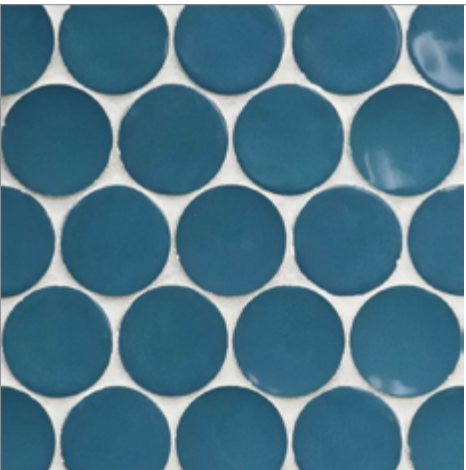

- 10 colors
- Paper-faced sheets

Buoy Mosaic (2")
(Color: Sail)

- 10 colors
- Paper-faced sheets

Sand Bar

River Rock

Night Luster

Cruise Blue

Summer Sky

Harbor Blue

Sea Kelp

Coral Reef

Red Sea