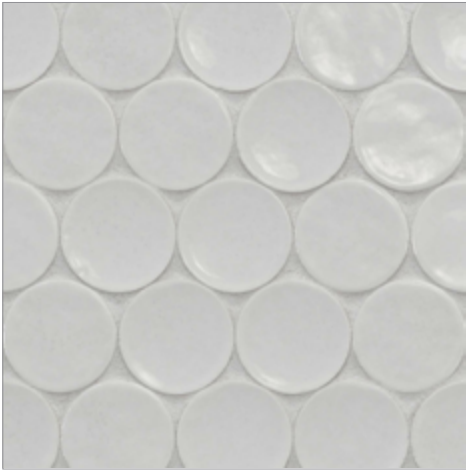

- 10 colors
- Paper-faced sheets

Buoy Mosaic (2")
(Color: Sail)

- 10 colors
- Paper-faced sheets

Sand Bar

River Rock

Night Luster

Cruise Blue

Summer Sky

Harbor Blue

Sea Kelp

Coral Reef

Red Sea