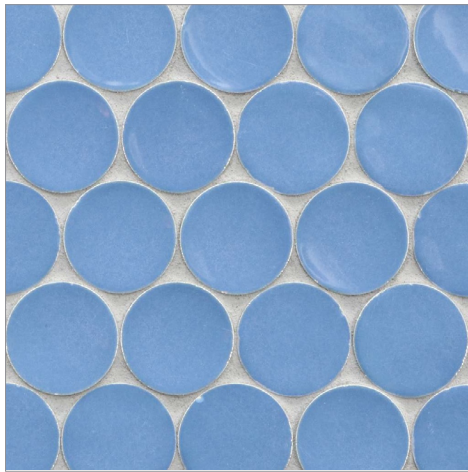

- 10 colors
- Paper-faced sheets

**Buoy Mosaic (2")**  
(Color: Sail)

- 10 colors
- Paper-faced sheets

Sand Bar

River Rock

Night Luster

Cruise Blue

Summer Sky

Harbor Blue

Sea Kelp

Coral Reef

Red Sea