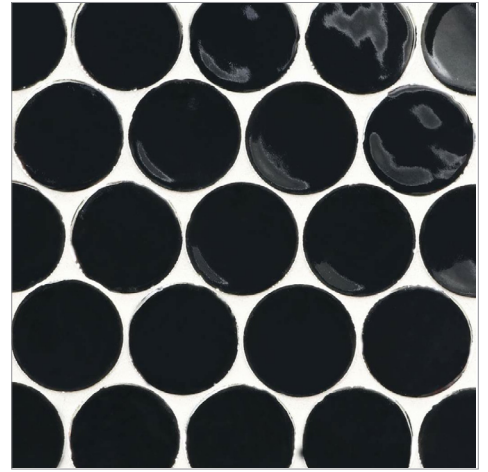

- 10 colors
- Paper-faced sheets

**Buoy Mosaic (2")**  
(Color: Sail)

- 10 colors
- Paper-faced sheets

Sand Bar

River Rock

Night Luster

Cruise Blue

Summer Sky

Harbor Blue

Sea Kelp

Coral Reef

Red Sea