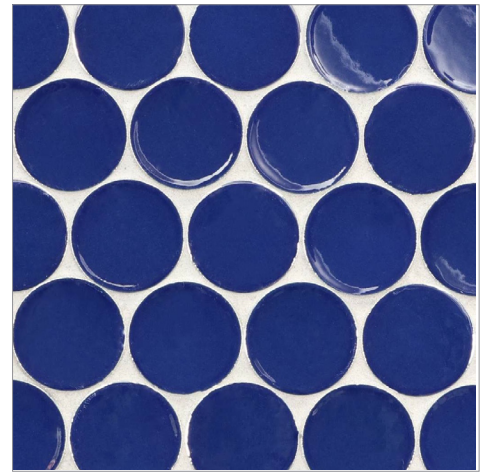

- 10 colors
- Paper-faced sheets

**Buoy Mosaic (2")**  
(Color: Sail)

- 10 colors
- Paper-faced sheets

Sand Bar

River Rock

Night Luster

Cruise Blue

Summer Sky

Harbor Blue

Sea Kelp

Coral Reef

Red Sea