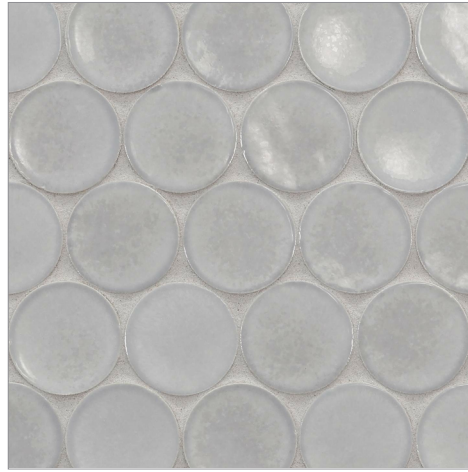

- 10 colors
- Paper-faced sheets

**Buoy Mosaic (2")**  
(Color: Sail)

- 10 colors
- Paper-faced sheets

Sand Bar

River Rock

Night Luster

Cruise Blue

Summer Sky

Harbor Blue

Sea Kelp

Coral Reef

Red Sea