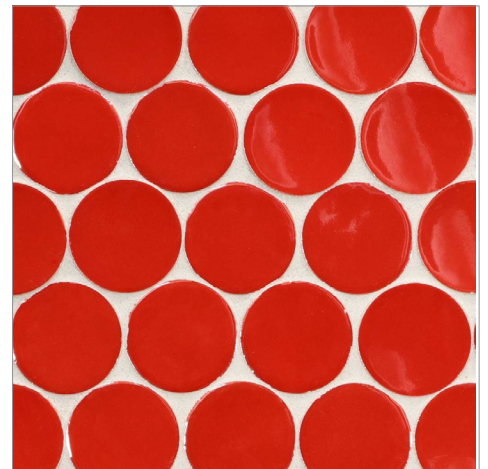

- 10 colors
- Paper-faced sheets

**Buoy Mosaic (2")**  
(Color: Sail)

- 10 colors
- Paper-faced sheets

Sand Bar

River Rock

Night Luster

Cruise Blue

Summer Sky

Harbor Blue

Sea Kelp

Coral Reef

Red Sea