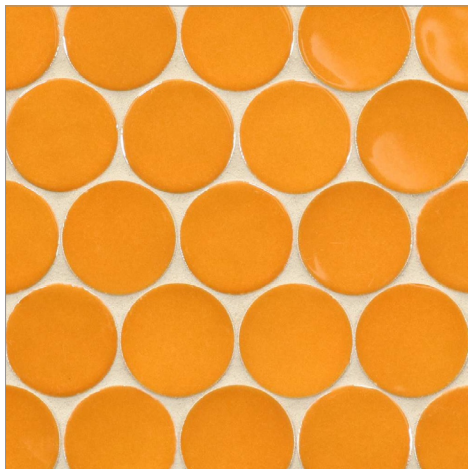

- 10 colors
- Paper-faced sheets

**Buoy Mosaic (2")**  
(Color: Sail)

- 10 colors
- Paper-faced sheets

Sand Bar

River Rock

Night Luster

Cruise Blue

Summer Sky

Harbor Blue

Sea Kelp

Coral Reef

Red Sea