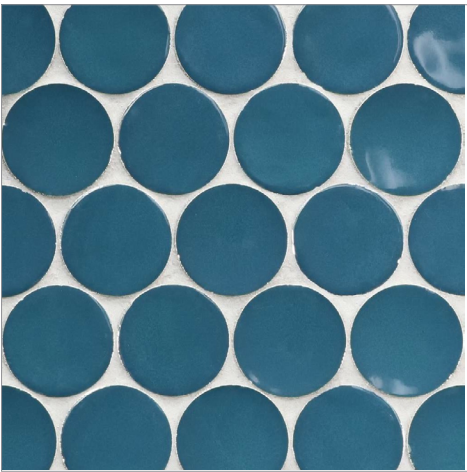

- 10 colors
- Paper-faced sheets

**Buoy Mosaic (2")**  
(Color: Sail)

- 10 colors
- Paper-faced sheets

Sand Bar

River Rock

Night Luster

Cruise Blue

Summer Sky

Harbor Blue

Sea Kelp

Coral Reef

Red Sea