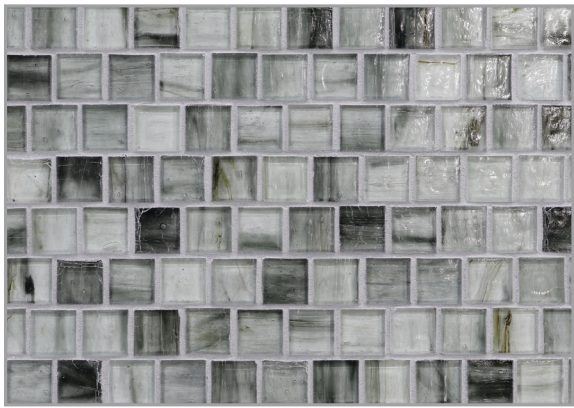

LUNADA
BAYTILE

HAISEN

PATTERNS

Barcode

1 x 1 Offset

1 x 2 Brick

1 x 4 Brick

1 x 4 Herringbone

Albicant Natural

Albicant Silk

Light Walnut Natural

Light Walnut Silk

Sorrel Natural

Sorrel Silk

Starlight Natural

Starlight Silk

Steel Natural

Steel Silk

Aqua Natural

Azuline Natural

Aqua Silk

Azuline Silk

Teal Natural

Teal Silk

Haisen

By tradition, a sake drinking cup was washed in a decorative bowl filled with water, called a Haisen, and then shared to show respect and deepen friendship. Today, the word “Haisen” also refers to the vessels that display flower petals floating on water. Lunada Bay Tile’s Haisen collection is handcrafted by melding streams of colored glass that drift and unite in a multitude of hues. The swirl and flow of color create transformative moods ranging from quiet, meditative fields of vision to spaces of warm celebration and camaraderie.