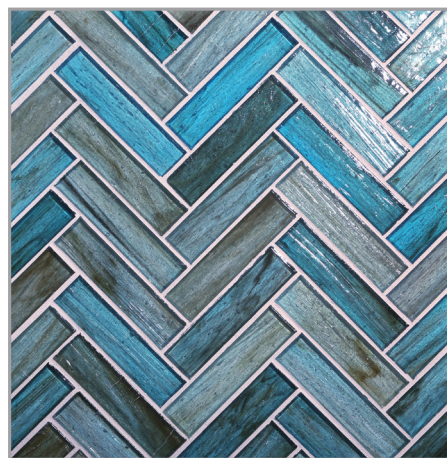

LUNADA
BAYTILE

HAISEN

PATTERNS

Barcode

1 x 1 Offset

1 x 2 Brick

1 x 4 Brick

1 x 4 Herringbone

Albicant Natural

Albicant Silk

Light Walnut Natural

Light Walnut Silk

Sorrel Natural

Sorrel Silk

Starlight Natural

Starlight Silk

Haisen

By tradition, a sake drinking cup was washed in a decorative bowl filled with water, called a Haisen, and then shared to show respect and deepen friendship. Today, the word “Haisen” also refers to the vessels that display flower petals floating on water. Lunada Bay Tile’s Haisen collection is handcrafted by melding streams of colored glass that drift and unite in a multitude of hues. The swirl and flow of color create transformative moods ranging from quiet, meditative fields of vision to spaces of warm celebration and camaraderie.

Please visit LunadaBayTile.com for our complete product offerings, applications and installation instructions.

Front cover: 1x1 Offset in Aqua Natural
Below: Barcode in Teal Natural

70% post-consumer
recycled content