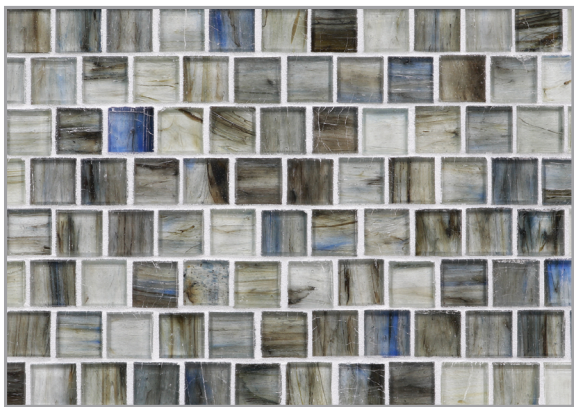

LUNADA
BAYTILE

HAISEN

PATTERNS

Barcode

1 x 1 Offset

1 x 2 Brick

1 x 4 Brick

1 x 4 Herringbone

Albicant Natural

Albicant Silk

Light Walnut Natural

Light Walnut Silk

Sorrel Natural

Sorrel Silk

Starlight Natural

Starlight Silk

Steel Natural

Steel Silk

Aqua Natural

Azuline Natural

Aqua Silk

Azuline Silk

Teal Natural

Teal Silk

Haisen

By tradition, a sake drinking cup was washed in a decorative bowl filled with water, called a Haisen, and then shared to show respect and deepen friendship. Today, the word “Haisen” also refers to the vessels that display flower petals floating on water. Lunada Bay Tile’s Haisen collection is handcrafted by melding streams of colored glass that drift and unite in a multitude of hues. The swirl and flow of color create transformative moods ranging from quiet, meditative fields of vision to spaces of warm celebration and camaraderie.