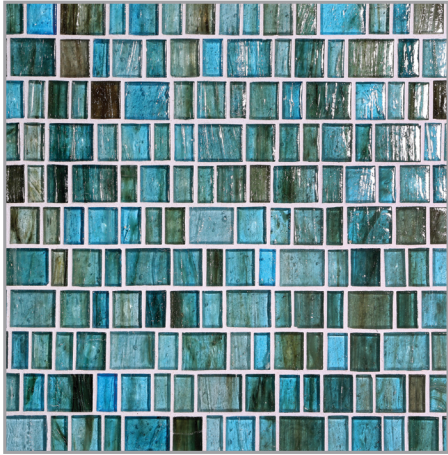

LUNADA
BAYTILE

HAISEN

PATTERNS

Barcode

1 x 1 Offset

1 x 2 Brick

1 x 4 Brick

1 x 4 Herringbone

Albicant Natural

Albicant Silk

Light Walnut Natural

Light Walnut Silk

Sorrel Natural

Sorrel Silk

Starlight Natural

Starlight Silk

Haisen

By tradition, a sake drinking cup was washed in a decorative bowl filled with water, called a Haisen, and then shared to show respect and deepen friendship. Today, the word “Haisen” also refers to the vessels that display flower petals floating on water. Lunada Bay Tile’s Haisen collection is handcrafted by melding streams of colored glass that drift and unite in a multitude of hues. The swirl and flow of color create transformative moods ranging from quiet, meditative fields of vision to spaces of warm celebration and camaraderie.

Please visit LunadaBayTile.com for our complete product offerings, applications and installation instructions.

Front cover: 1x1 Offset in Aqua Natural
Below: Barcode in Teal Natural

70% post-consumer
recycled content