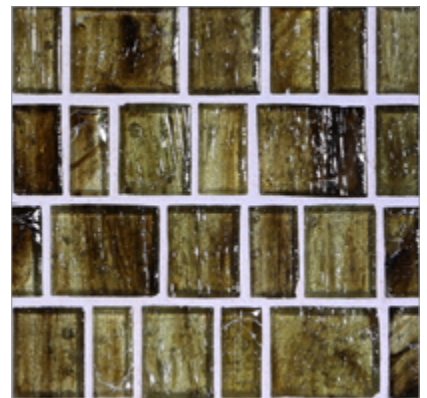

Haisen Barcode Brick • Natural Finish

• Paper-faced interlocking sheets

\* THIS COLOR LIMITED TO STOCK ON HAND

Albicant Natural

Aqua Natural

Argent Natural \*

Light Walnut Natural

Azuline Natural

Umber Natural \*

Sorrel Natural

Steel Natural

Sage Natural \*

Citrine Natural \*

Teal Natural

# Haisen Barcode Brick • Silk Finish

• Paper-faced interlocking sheets

\* THIS COLOR LIMITED TO STOCK ON HAND

Argent Silk \*

Aqua Silk

Albicant Silk

Umber Silk \*

Azuline Silk

Light Walnut Silk

Sage Silk \*

Steel Silk

Sorrel Silk

Teal Silk

Citrine Silk \*