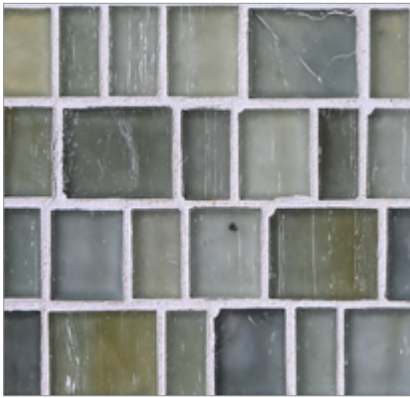

Haisen Barcode Brick • Natural Finish

• Paper-faced interlocking sheets

\* THIS COLOR LIMITED TO STOCK ON HAND

Albicant Natural

Aqua Natural

Argent Natural \*

Light Walnut Natural

Azuline Natural

Umber Natural \*

Sorrel Natural

Steel Natural

Sage Natural \*

Citrine Natural \*

Teal Natural

# Haisen Barcode Brick • Silk Finish

• Paper-faced interlocking sheets

\* THIS COLOR LIMITED TO STOCK ON HAND

Argent Silk \*

Aqua Silk

Albicant Silk

Umber Silk \*

Azuline Silk

Light Walnut Silk

Sage Silk \*

Steel Silk

Sorrel Silk

Teal Silk

Citrine Silk \*