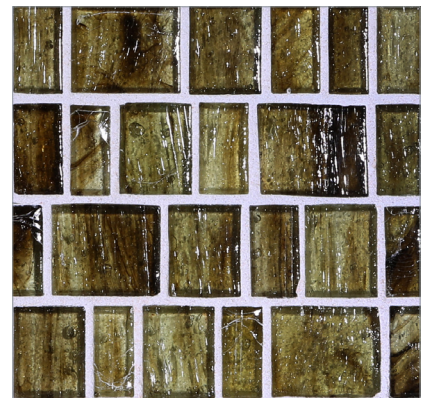

• Paper-faced interlocking sheets

* THIS COLOR LIMITED TO STOCK ON HAND

Albicant Natural

Aqua Natural

Argent Natural *

Light Walnut Natural

Azuline Natural

Umber Natural *

Sorrel Natural

Steel Natural

Sage Natural *

Citrine Natural *

Teal Natural

Haisen Barcode Brick • Silk Finish

• Paper-faced interlocking sheets

* THIS COLOR LIMITED TO STOCK ON HAND

Argent Silk *

Aqua Silk

Albicant Silk

Umber Silk *

Azuline Silk

Light Walnut Silk

Sage Silk *

Steel Silk

Sorrel Silk

Teal Silk

Citrine Silk *