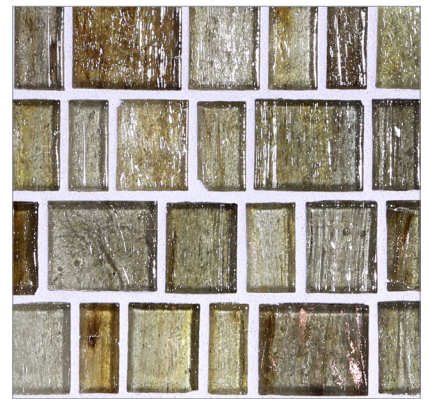

• Paper-faced interlocking sheets

* THIS COLOR LIMITED TO STOCK ON HAND

Albicant Natural

Aqua Natural

Argent Natural *

Light Walnut Natural

Azuline Natural

Umber Natural *

Sorrel Natural

Steel Natural

Sage Natural *

Citrine Natural *

Teal Natural

Haisen Barcode Brick • Silk Finish

• Paper-faced interlocking sheets

* THIS COLOR LIMITED TO STOCK ON HAND

Argent Silk *

Aqua Silk

Albicant Silk

Umber Silk *

Azuline Silk

Light Walnut Silk

Sage Silk *

Steel Silk

Sorrel Silk

Teal Silk

Citrine Silk *