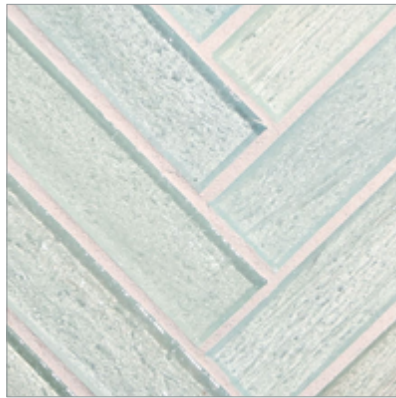

LUNADA
BAYTILE

Haisen 1 x 4 Herringbone • Natural Finish

• Paper-faced interlocking sheets

Albicant Natural

Aqua Natural

Argent Natural

Light Walnut Natural

Azuline Natural