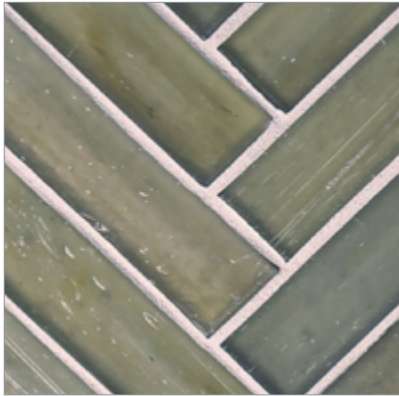

LUNADA
BAYTILE

Haisen 1 x 4 Herringbone • Natural Finish

• Paper-faced interlocking sheets

Albicant Natural

Aqua Natural

Argent Natural

Light Walnut Natural

Azuline Natural

Umber Natural

Sorrel Natural

Steel Natural

Sage Natural

Citrine Natural

Teal Natural

Argent Silk

Aqua Silk

Albicant Silk

Umber Silk

Azuline Silk

Light Walnut Silk

Sage Silk

Steel Silk

Sorrel Silk

Teal Silk