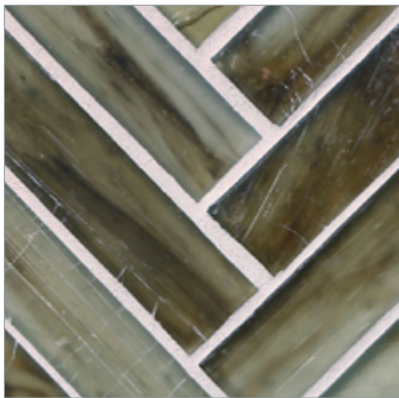

LUNADA
BAYTILE

Haisen 1 x 4 Herringbone • Natural Finish

• Paper-faced interlocking sheets

Albicant Natural

Aqua Natural

Argent Natural

Light Walnut Natural

Azuline Natural

Albicant Silk

Umber Silk

Azuline Silk

Light Walnut Silk

Sage Silk

Steel Silk

Sorrel Silk

Teal Silk