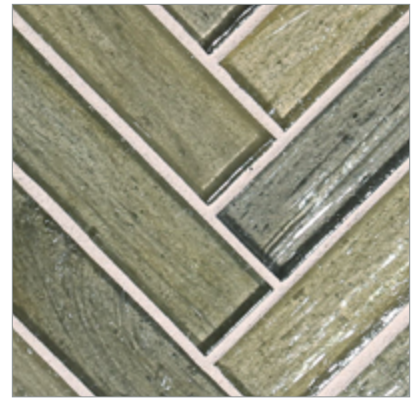

LUNADA
BAYTILE

Haisen 1 x 4 Herringbone • Natural Finish

• Paper-faced interlocking sheets

Albicant Natural

Aqua Natural

Argent Natural

Light Walnut Natural

Azuline Natural

Umber Natural

Sorrel Natural

Steel Natural

Sage Natural

Citrine Natural

Teal Natural

Argent Silk

Aqua Silk