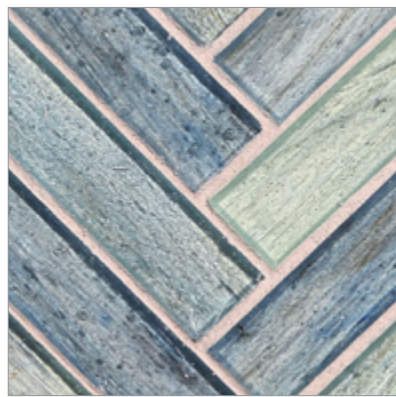

LUNADA
BAYTILE

Haisen 1 x 4 Herringbone • Natural Finish

• Paper-faced interlocking sheets

Albicant Natural

Aqua Natural

Argent Natural

Light Walnut Natural

Azuline Natural

Umber Natural

Sorrel Natural

Steel Natural

Sage Natural

Citrine Natural

Teal Natural

Argent Silk

Aqua Silk

Albicant Silk

Umber Silk

Azuline Silk

Light Walnut Silk

Sage Silk

Steel Silk

Sorrel Silk

Teal Silk