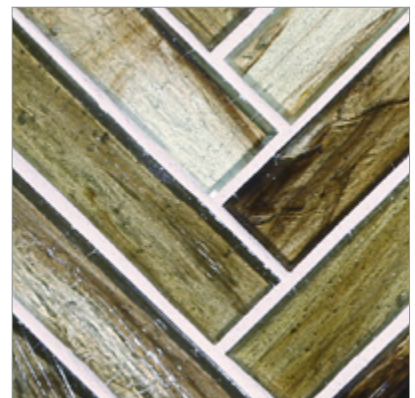

LUNADA
BAYTILE

Haisen 1 x 4 Herringbone • Natural Finish

• Paper-faced interlocking sheets

Albicant Natural

Aqua Natural

Argent Natural

Light Walnut Natural

Azuline Natural

Umber Natural

Sorrel Natural

Steel Natural

Sage Natural

Citrine Natural

Teal Natural

Argent Silk

Aqua Silk

Albicant Silk

Umber Silk

Azuline Silk

Light Walnut Silk

Sage Silk

Steel Silk

Sorrel Silk

Teal Silk