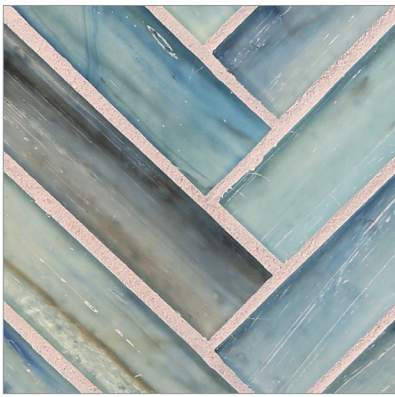

LUNADA  
BAYTILE

Haisen 1 x 4 Herringbone • Natural Finish

• Paper-faced interlocking sheets

Albicant Natural

Aqua Natural

Argent Natural

Light Walnut Natural

Azuline Natural

Umber Natural

Sorrel Natural

Steel Natural

Sage Natural

Citrine Natural

Teal Natural

Argent Silk

Aqua Silk

Albicant Silk

Umber Silk

Azuline Silk

Light Walnut Silk

Sage Silk

Steel Silk

Sorrel Silk

Teal Silk