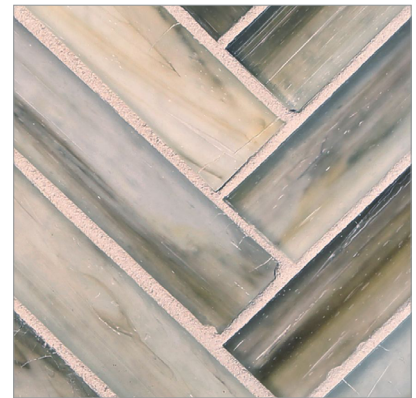

LUNADA  
BAYTILE

Haisen 1 x 4 Herringbone • Natural Finish

• Paper-faced interlocking sheets

Albicant Natural

Aqua Natural

Argent Natural

Light Walnut Natural

Azuline Natural

Albicant Silk

Umber Silk

Azuline Silk

Light Walnut Silk

Sage Silk

Steel Silk

Sorrel Silk

Teal Silk