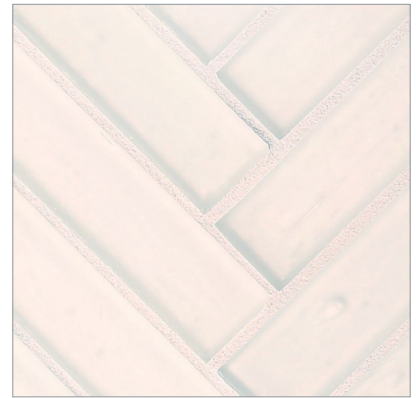

LUNADA  
BAYTILE

Haisen 1 x 4 Herringbone • Natural Finish

• Paper-faced interlocking sheets

Albicant Natural

Aqua Natural

Argent Natural

Light Walnut Natural

Azuline Natural

Umber Natural

Sorrel Natural

Steel Natural

Sage Natural

Citrine Natural

Teal Natural

Argent Silk

Aqua Silk