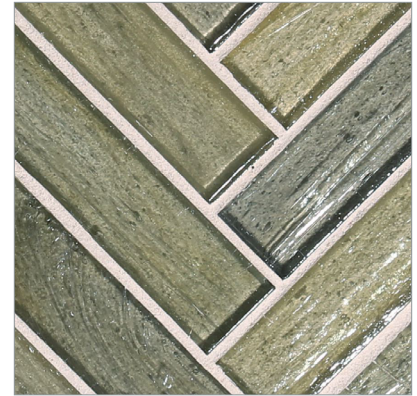

LUNADA  
BAYTILE

Haisen 1 x 4 Herringbone • Natural Finish

• Paper-faced interlocking sheets

Albicant Natural

Aqua Natural

Argent Natural

Light Walnut Natural

Azuline Natural

Umber Natural

Sorrel Natural

Steel Natural

Sage Natural

Citrine Natural

Teal Natural

Argent Silk

Aqua Silk

Albicant Silk

Umber Silk

Azuline Silk

Light Walnut Silk

Sage Silk

Steel Silk

Sorrel Silk

Teal Silk