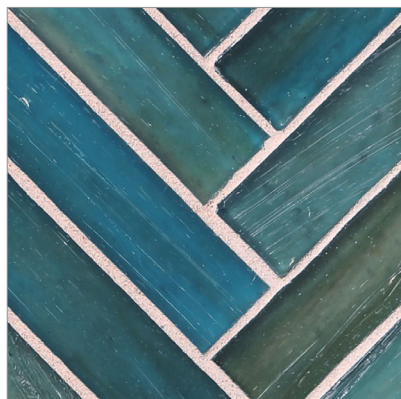

LUNADA  
BAYTILE

Haisen 1 x 4 Herringbone • Natural Finish

• Paper-faced interlocking sheets

Albicant Natural

Aqua Natural

Argent Natural

Light Walnut Natural

Azuline Natural

Albicant Silk

Umber Silk

Azuline Silk

Light Walnut Silk

Sage Silk

Steel Silk

Sorrel Silk

Teal Silk