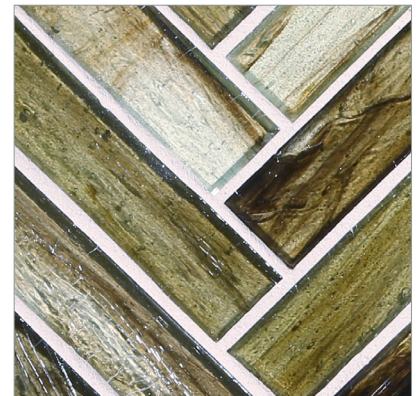

LUNADA  
BAYTILE

Haisen 1 x 4 Herringbone • Natural Finish

• Paper-faced interlocking sheets

Albicant Natural

Aqua Natural

Argent Natural

Light Walnut Natural

Azuline Natural

Umber Natural

Sorrel Natural

Steel Natural

Sage Natural

Citrine Natural

Teal Natural

Argent Silk

Aqua Silk

Albicant Silk

Umber Silk

Azuline Silk

Light Walnut Silk

Sage Silk

Steel Silk

Sorrel Silk

Teal Silk