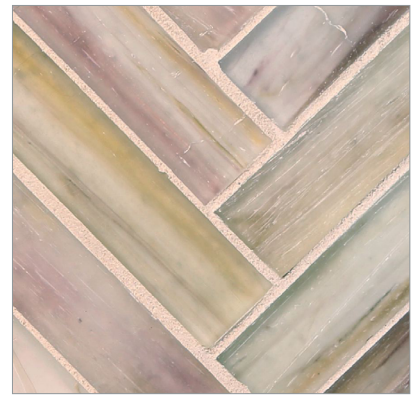

LUNADA  
BAYTILE

Haisen 1 x 4 Herringbone • Natural Finish

• Paper-faced interlocking sheets

Albicant Natural

Aqua Natural

Argent Natural

Light Walnut Natural

Azuline Natural

Umber Natural

Sorrel Natural

Steel Natural

Sage Natural

Citrine Natural

Teal Natural

Argent Silk

Aqua Silk

Albicant Silk

Umber Silk

Azuline Silk

Light Walnut Silk

Sage Silk

Steel Silk

Sorrel Silk

Teal Silk