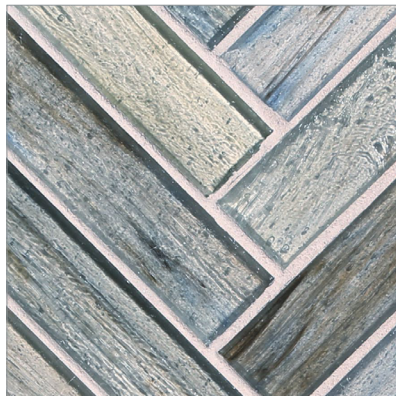

LUNADA  
BAYTILE

Haisen 1 x 4 Herringbone • Natural Finish

• Paper-faced interlocking sheets

Albicant Natural

Aqua Natural

Argent Natural

Light Walnut Natural

Azuline Natural

Umber Natural

Sorrel Natural

Steel Natural

Sage Natural

Citrine Natural

Teal Natural

Argent Silk

Aqua Silk