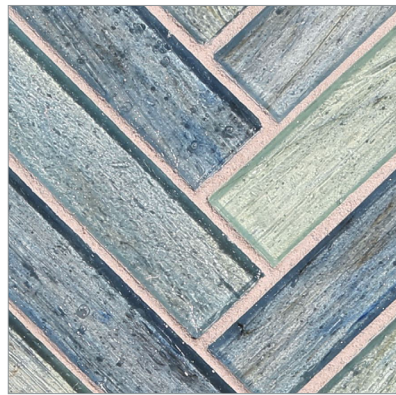

LUNADA  
BAYTILE

Haisen 1 x 4 Herringbone • Natural Finish

• Paper-faced interlocking sheets

Albicant Natural

Aqua Natural

Argent Natural

Light Walnut Natural

Azuline Natural

Umber Natural

Sorrel Natural

Steel Natural

Sage Natural

Citrine Natural

Teal Natural

Argent Silk

Aqua Silk

Albicant Silk

Umber Silk

Azuline Silk

Light Walnut Silk

Sage Silk

Steel Silk

Sorrel Silk

Teal Silk