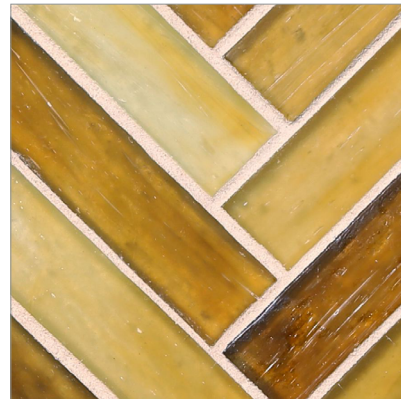

LUNADA  
BAYTILE

Haisen 1 x 4 Herringbone • Natural Finish

• Paper-faced interlocking sheets

Albicant Natural

Aqua Natural

Argent Natural

Light Walnut Natural

Azuline Natural

Albicant Silk

Umber Silk

Azuline Silk

Light Walnut Silk

Sage Silk

Steel Silk

Sorrel Silk

Teal Silk