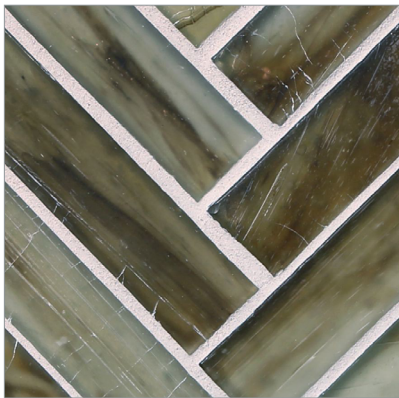

LUNADA  
BAYTILE

Haisen 1 x 4 Herringbone • Natural Finish

• Paper-faced interlocking sheets

Albicant Natural

Aqua Natural

Argent Natural

Light Walnut Natural

Azuline Natural

Albicant Silk

Umber Silk

Azuline Silk

Light Walnut Silk

Sage Silk

Steel Silk

Sorrel Silk

Teal Silk