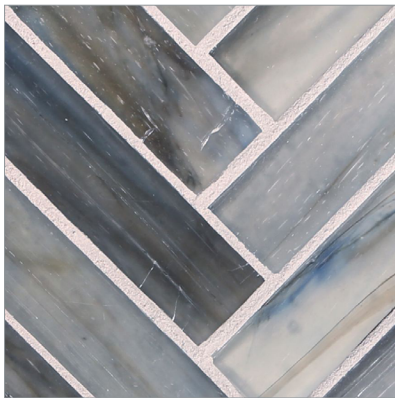

LUNADA  
BAYTILE

Haisen 1 x 4 Herringbone • Natural Finish

• Paper-faced interlocking sheets

Albicant Natural

Aqua Natural

Argent Natural

Light Walnut Natural

Azuline Natural

Albicant Silk

Umber Silk

Azuline Silk

Light Walnut Silk

Sage Silk

Steel Silk

Sorrel Silk

Teal Silk