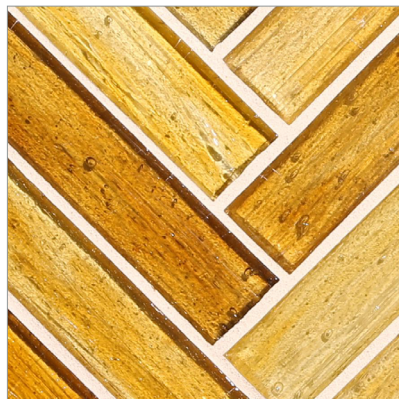

LUNADA  
BAYTILE

Haisen 1 x 4 Herringbone • Natural Finish

• Paper-faced interlocking sheets

Albicant Natural

Aqua Natural

Argent Natural

Light Walnut Natural

Azuline Natural

Umber Natural

Sorrel Natural

Steel Natural

Sage Natural

Citrine Natural

Teal Natural

Argent Silk

Aqua Silk

Albicant Silk

Umber Silk

Azuline Silk

Light Walnut Silk

Sage Silk

Steel Silk

Sorrel Silk

Teal Silk