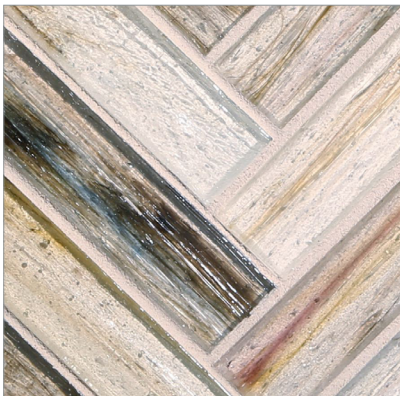

LUNADA  
BAYTILE

Haisen 1 x 4 Herringbone • Natural Finish

• Paper-faced interlocking sheets

Albicant Natural

Aqua Natural

Argent Natural

Light Walnut Natural

Azuline Natural

Umber Natural

Sorrel Natural

Steel Natural

Sage Natural

Citrine Natural

Teal Natural

Argent Silk

Aqua Silk

Albicant Silk

Umber Silk

Azuline Silk

Light Walnut Silk

Sage Silk

Steel Silk

Sorrel Silk

Teal Silk