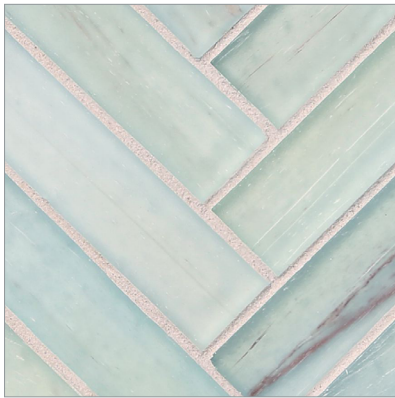

LUNADA  
BAYTILE

Haisen 1 x 4 Herringbone • Natural Finish

• Paper-faced interlocking sheets

Albicant Natural

Aqua Natural

Argent Natural

Light Walnut Natural

Azuline Natural

Umber Natural

Sorrel Natural

Steel Natural

Sage Natural

Citrine Natural

Teal Natural

Argent Silk

Aqua Silk