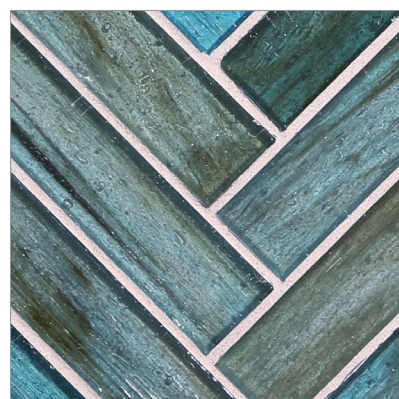

LUNADA  
BAYTILE

Haisen 1 x 4 Herringbone • Natural Finish

• Paper-faced interlocking sheets

Albicant Natural

Aqua Natural

Argent Natural

Light Walnut Natural

Azuline Natural

Umber Natural

Sorrel Natural

Steel Natural

Sage Natural

Citrine Natural

Teal Natural

Argent Silk

Aqua Silk

Albicant Silk

Umber Silk

Azuline Silk

Light Walnut Silk

Sage Silk

Steel Silk

Sorrel Silk

Teal Silk