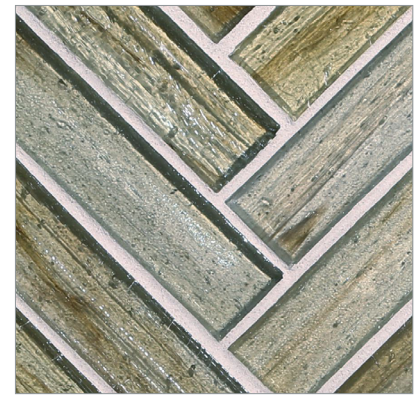

LUNADA  
BAYTILE

Haisen 1 x 4 Herringbone • Natural Finish

• Paper-faced interlocking sheets

Albicant Natural

Aqua Natural

Argent Natural

Light Walnut Natural

Azuline Natural

Umber Natural

Sorrel Natural

Steel Natural

Sage Natural

Citrine Natural

Teal Natural

Argent Silk

Aqua Silk