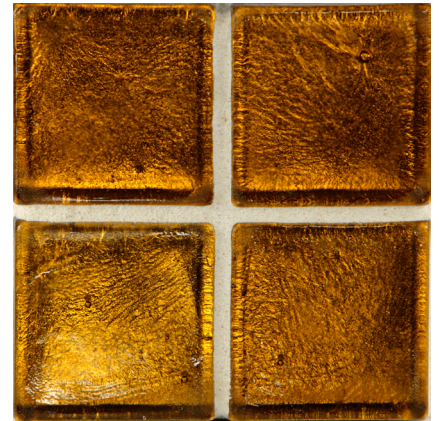

LUNADA
BAYTILE

Old Fashioned Glow • Color Palette

- 14 colors • 8 patterns
- 1 x 1, 1 x 4 and 2 x 2 Paper-faced sheets
- Other sizes sold individually
- Coordinating Glass Bars available

Cayman Blue / Gold

Honey / Gold

Latte / Gold

Sage / Gold

Silver / Gold

Tiger Eye / Gold

Aqua Blue / Gold

LUNADA
BAYTILE

Old Fashioned Glow • Color Palette

Color Shown: Aqua Blue with Gold

1 x 1
paper faced, sheet mounted

2 x 2
paper faced, sheet mounted

1 x 4
paper faced, sheet mounted

2 x 4 Tile
Sold by the piece

4 x 4 Tile
Sold by the piece

5-1/4 x 6 Tile
(Available in Latte / Silver and Latte / Gold only)
Sold by the piece

Glow Glass tiles are hand-poured and will have a certain amount of surface variation. This allows the surface opalescence to catch the light and shimmer with a rainbow of colors.