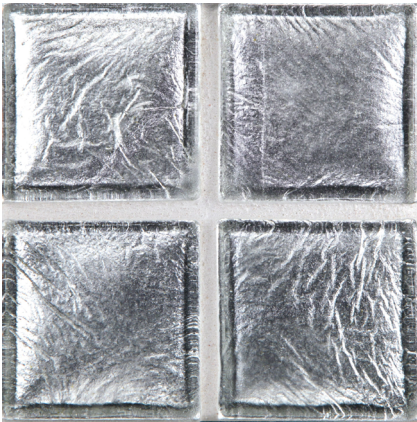

Honey / Gold

Latte / Gold

Sage / Gold

Silver / Gold

Tiger Eye / Gold

Aqua Blue / Gold

LUNADA
BAYTILE

Old Fashioned Glow • Color Palette

- 14 colors • 8 patterns
- 1 x 1, 1 x 4 and 2 x 2 Paper-faced sheets
- Other sizes sold individually
- Coordinating Glass Bars available

Crystal / Silver

Clear / Silver

Cayman Blue / Silver

Sage / Silver

Latte / Silver

Color Shown: Aqua Blue with Gold

1 x 1
paper faced, sheet mounted

2 x 2
paper faced, sheet mounted

1 x 4
paper faced, sheet mounted

2 x 4 Tile
Sold by the piece

4 x 4 Tile
Sold by the piece

5-1/4 x 6 Tile
(Available in Latte / Silver and Latte / Gold only)
Sold by the piece

Glow Glass tiles are hand-poured and will have a certain amount of surface variation. This allows the surface opalescence to catch the light and shimmer with a rainbow of colors.