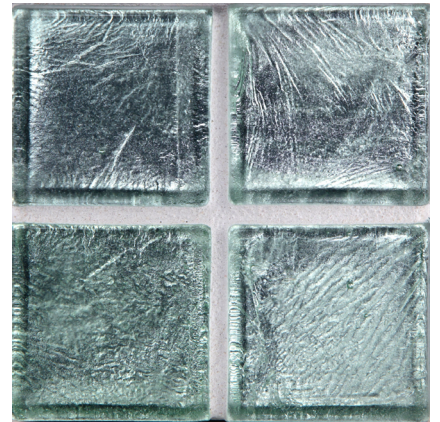

Cayman Blue / Silver