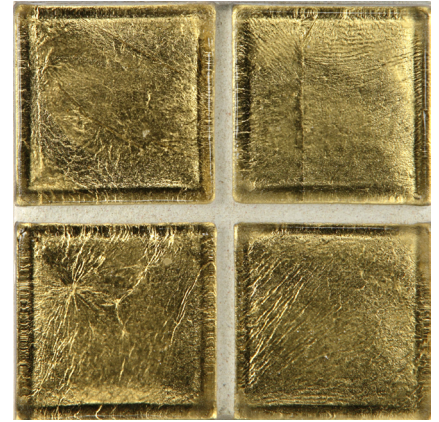

LUNADA
BAYTILE

Old Fashioned Glow • Color Palette

- 14 colors • 8 patterns
- 1 x 1, 1 x 4 and 2 x 2 Paper-faced sheets
- Other sizes sold individually
- Coordinating Glass Bars available

Cayman Blue / Gold

Honey / Gold

Latte / Gold

Sage / Gold

Silver / Gold

Tiger Eye / Gold

Aqua Blue / Gold

LUNADA
BAYTILE

Old Fashioned Glow • Color Palette

Color Shown: Aqua Blue with Gold

1 x 1
paper faced, sheet mounted

2 x 2
paper faced, sheet mounted

1 x 4
paper faced, sheet mounted

2 x 4 Tile
Sold by the piece

4 x 4 Tile
Sold by the piece

5-1/4 x 6 Tile
(Available in Latte / Silver and Latte / Gold only)
Sold by the piece

Glow Glass tiles are hand-poured and will have a certain amount of surface variation. This allows the surface opalescence to catch the light and shimmer with a rainbow of colors.