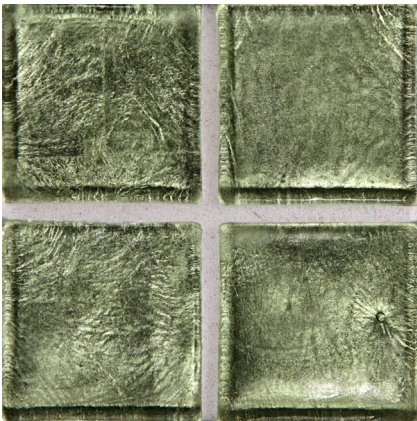

Honey / Gold

Latte / Gold

Sage / Gold

Silver / Gold

Tiger Eye / Gold

Aqua Blue / Gold

LUNADA
BAYTILE

Old Fashioned Glow • Color Palette

- 14 colors • 8 patterns
- 1 x 1, 1 x 4 and 2 x 2 Paper-faced sheets
- Other sizes sold individually
- Coordinating Glass Bars available

Crystal / Silver

Clear / Silver

Cayman Blue / Silver

Sage / Silver

Latte / Silver

Color Shown: Aqua Blue with Gold

1 x 1
paper faced, sheet mounted

2 x 2
paper faced, sheet mounted

1 x 4
paper faced, sheet mounted

2 x 4 Tile
Sold by the piece

4 x 4 Tile
Sold by the piece

5-1/4 x 6 Tile
(Available in Latte / Silver and Latte / Gold only)
Sold by the piece

Glow Glass tiles are hand-poured and will have a certain amount of surface variation. This allows the surface opalescence to catch the light and shimmer with a rainbow of colors.