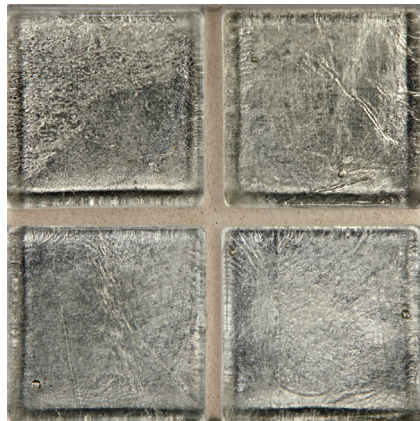

Honey / Gold

Latte / Gold

Sage / Gold

Silver / Gold

Tiger Eye / Gold

Aqua Blue / Gold

LUNADA
BAYTILE

Old Fashioned Glow • Color Palette

- 14 colors • 8 patterns
- 1 x 1, 1 x 4 and 2 x 2 Paper-faced sheets
- Other sizes sold individually
- Coordinating Glass Bars available

Crystal / Silver

Clear / Silver

Cayman Blue / Silver

Sage / Silver

Latte / Silver

Color Shown: Aqua Blue with Gold

1 x 1
paper faced, sheet mounted

2 x 2
paper faced, sheet mounted

1 x 4
paper faced, sheet mounted

2 x 4 Tile
Sold by the piece

4 x 4 Tile
Sold by the piece

5-1/4 x 6 Tile
(Available in Latte / Silver and Latte / Gold only)
Sold by the piece

Glow Glass tiles are hand-poured and will have a certain amount of surface variation. This allows the surface opalescence to catch the light and shimmer with a rainbow of colors.