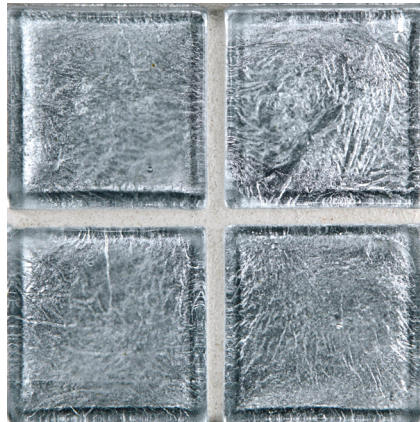

Honey / Gold

Latte / Gold

Sage / Gold

Silver / Gold

Tiger Eye / Gold

Aqua Blue / Gold

LUNADA
BAYTILE

Old Fashioned Glow • Color Palette

- 14 colors • 8 patterns
- 1 x 1, 1 x 4 and 2 x 2 Paper-faced sheets
- Other sizes sold individually
- Coordinating Glass Bars available

Crystal / Silver

Clear / Silver

Cayman Blue / Silver

Sage / Silver

Latte / Silver

Color Shown: Aqua Blue with Gold

1 x 1
paper faced, sheet mounted

2 x 2
paper faced, sheet mounted

1 x 4
paper faced, sheet mounted

2 x 4 Tile
Sold by the piece

4 x 4 Tile
Sold by the piece

5-1/4 x 6 Tile
(Available in Latte / Silver and Latte / Gold only)
Sold by the piece

Glow Glass tiles are hand-poured and will have a certain amount of surface variation. This allows the surface opalescence to catch the light and shimmer with a rainbow of colors.