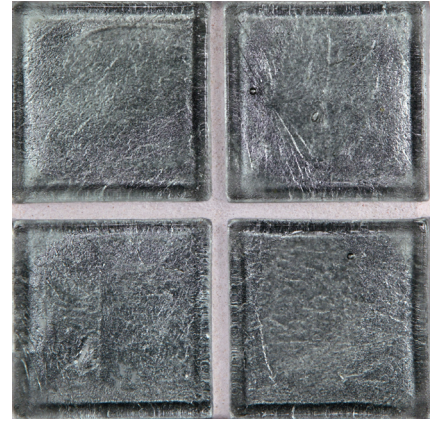

Honey / Gold

Latte / Gold

Sage / Gold

Silver / Gold

Tiger Eye / Gold

Aqua Blue / Gold

LUNADA
BAYTILE

Old Fashioned Glow • Color Palette

- 14 colors • 8 patterns
- 1 x 1, 1 x 4 and 2 x 2 Paper-faced sheets
- Other sizes sold individually
- Coordinating Glass Bars available

Crystal / Silver

Clear / Silver

Cayman Blue / Silver

Sage / Silver

Latte / Silver

Color Shown: Aqua Blue with Gold

1 x 1
paper faced, sheet mounted

2 x 2
paper faced, sheet mounted

1 x 4
paper faced, sheet mounted

2 x 4 Tile
Sold by the piece

4 x 4 Tile
Sold by the piece

5-1/4 x 6 Tile
(Available in Latte / Silver and Latte / Gold only)
Sold by the piece

Glow Glass tiles are hand-poured and will have a certain amount of surface variation. This allows the surface opalescence to catch the light and shimmer with a rainbow of colors.