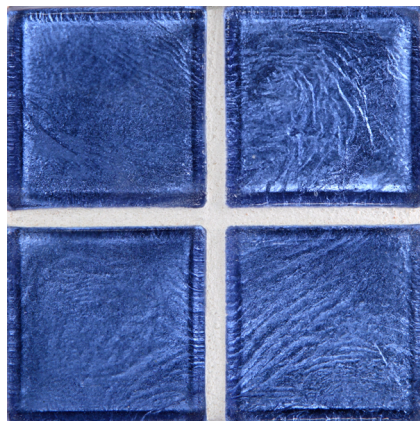

Aqua Blue / Silver