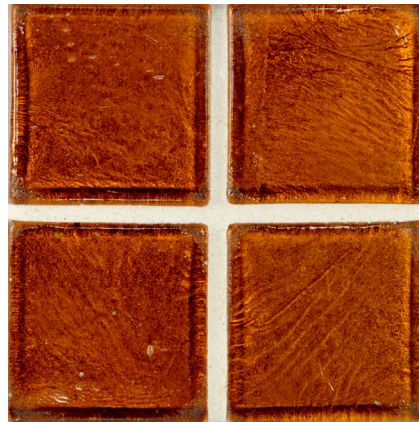

LUNADA
BAYTILE

Old Fashioned Glow • Color Palette

- 14 colors • 8 patterns
- 1 x 1, 1 x 4 and 2 x 2 Paper-faced sheets
- Other sizes sold individually
- Coordinating Glass Bars available

Cayman Blue / Gold

Honey / Gold

Latte / Gold

Sage / Gold

Silver / Gold

Tiger Eye / Gold

Aqua Blue / Gold

LUNADA
BAYTILE

Old Fashioned Glow • Color Palette

Color Shown: Aqua Blue with Gold

1 x 1
paper faced, sheet mounted

2 x 2
paper faced, sheet mounted

1 x 4
paper faced, sheet mounted

2 x 4 Tile
Sold by the piece

4 x 4 Tile
Sold by the piece

5-1/4 x 6 Tile
(Available in Latte / Silver and Latte / Gold only)
Sold by the piece

Glow Glass tiles are hand-poured and will have a certain amount of surface variation. This allows the surface opalescence to catch the light and shimmer with a rainbow of colors.