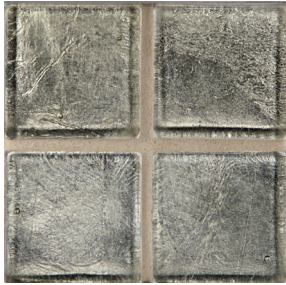

Honey / Gold

Latte / Gold

Sage / Gold

Silver / Gold

Tiger Eye / Gold

Aqua Blue / Gold

LUNADA
BAYTILE

Old Fashioned Glow • Color Palette

- 14 colors • 8 patterns
- 1 x 1, 1 x 4 and 2 x 2 Paper-faced sheets
- Other sizes sold individually
- Coordinating Glass Bars available

Crystal / Silver

Clear / Silver

Cayman Blue / Silver

Sage / Silver

Latte / Silver

Silver / Silver

Aqua Blue / Silver

LUNADA BAYTILE

Old Fashioned Glow • Patterns

- 14 colors • 8 patterns
- 1 x 1, 1 x 4 and 2 x 2 Paper-faced sheets
- Other sizes sold individually
- Coordinating Glass Bars available

Color Shown: Aqua Blue with Gold

1 x 1
paper faced, sheet mounted

2 x 2
paper faced, sheet mounted

1 x 4
paper faced, sheet mounted

2 x 4 Tile
Sold by the piece

4 x 4 Tile
Sold by the piece

5-1/4 x 6 Tile
(Available in Latte / Silver and Latte / Gold only)
Sold by the piece