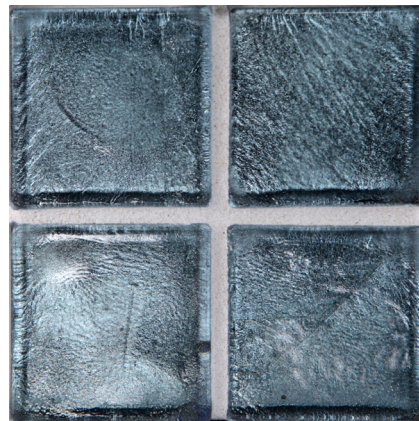

Honey / Gold

Latte / Gold

Sage / Gold

Silver / Gold

Tiger Eye / Gold

Aqua Blue / Gold

LUNADA
BAYTILE

Old Fashioned Glow • Color Palette

- 14 colors • 8 patterns
- 1 x 1, 1 x 4 and 2 x 2 Paper-faced sheets
- Other sizes sold individually
- Coordinating Glass Bars available

Crystal / Silver

Clear / Silver

Cayman Blue / Silver

Sage / Silver

Latte / Silver

Color Shown: Aqua Blue with Gold

1 x 1
paper faced, sheet mounted

2 x 2
paper faced, sheet mounted

1 x 4
paper faced, sheet mounted

2 x 4 Tile
Sold by the piece

4 x 4 Tile
Sold by the piece

5-1/4 x 6 Tile
(Available in Latte / Silver and Latte / Gold only)
Sold by the piece

Glow Glass tiles are hand-poured and will have a certain amount of surface variation. This allows the surface opalescence to catch the light and shimmer with a rainbow of colors.