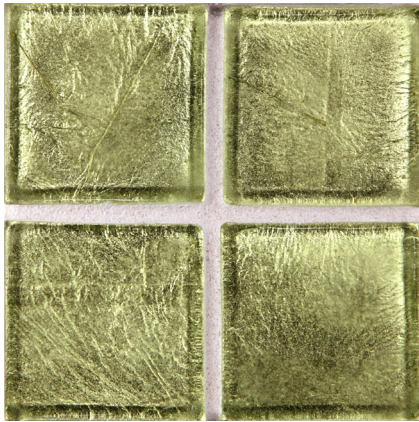

LUNADA
BAYTILE

Old Fashioned Glow • Color Palette

- 14 colors • 8 patterns
- 1 x 1, 1 x 4 and 2 x 2 Paper-faced sheets
- Other sizes sold individually
- Coordinating Glass Bars available

Cayman Blue / Gold

Honey / Gold

Latte / Gold

Sage / Gold

Silver / Gold

Tiger Eye / Gold

Aqua Blue / Gold

LUNADA
BAYTILE

Old Fashioned Glow • Color Palette

Color Shown: Aqua Blue with Gold

1 x 1
paper faced, sheet mounted

2 x 2
paper faced, sheet mounted

1 x 4
paper faced, sheet mounted

2 x 4 Tile
Sold by the piece

4 x 4 Tile
Sold by the piece

5-1/4 x 6 Tile
(Available in Latte / Silver and Latte / Gold only)
Sold by the piece

Glow Glass tiles are hand-poured and will have a certain amount of surface variation. This allows the surface opalescence to catch the light and shimmer with a rainbow of colors.