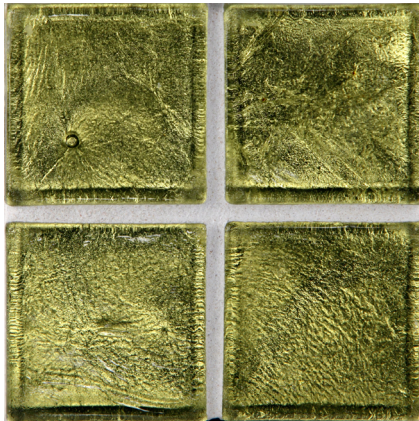

LUNADA
BAYTILE

Old Fashioned Glow • Color Palette

- 14 colors • 8 patterns
- 1 x 1, 1 x 4 and 2 x 2 Paper-faced sheets
- Other sizes sold individually
- Coordinating Glass Bars available

Cayman Blue / Gold

Honey / Gold

Latte / Gold

Sage / Gold

Silver / Gold

Tiger Eye / Gold

Aqua Blue / Gold

LUNADA
BAYTILE

Old Fashioned Glow • Color Palette

Color Shown: Aqua Blue with Gold

1 x 1
paper faced, sheet mounted

2 x 2
paper faced, sheet mounted

1 x 4
paper faced, sheet mounted

2 x 4 Tile
Sold by the piece

4 x 4 Tile
Sold by the piece

5-1/4 x 6 Tile
(Available in Latte / Silver and Latte / Gold only)
Sold by the piece

Glow Glass tiles are hand-poured and will have a certain amount of surface variation. This allows the surface opalescence to catch the light and shimmer with a rainbow of colors.