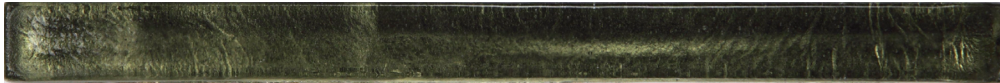

LUNADA
BAYTILE

Old Fashioned Glow
Flat Bar ($5/8 \times 7-7/8$)

• Sold individually

Cayman Blue / Gold

Honey / Gold

Latte / Gold

Sage / Gold

Silver / Gold

Tiger Eye / Gold

Aqua Blue / Gold

Crystal / Silver

Clear / Silver

Cayman Blue / Silver

Sage / Silver

Latte / Silver

Silver / Silver