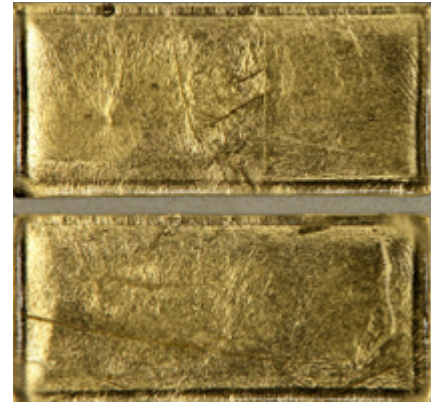

LUNADA  
BAYTILE

Old Fashioned Glow 2 x 4 • Color Palette

- Sold individually
- Coordinating Glass Bars available

Cayman Blue / Gold

Honey / Gold

Latte / Gold

Sage / Gold

Silver / Gold

Tiger Eye / Gold

Aqua Blue / Gold