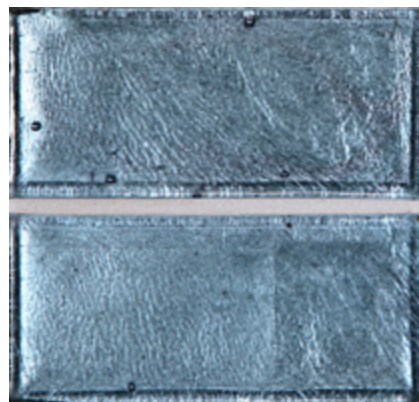

LUNADA  
BAYTILE

Old Fashioned Glow 2 x 4 • Color Palette

- Sold individually
- Coordinating Glass Bars available

Cayman Blue / Gold

Honey / Gold

Latte / Gold

Sage / Gold

Silver / Gold

Tiger Eye / Gold

Aqua Blue / Gold