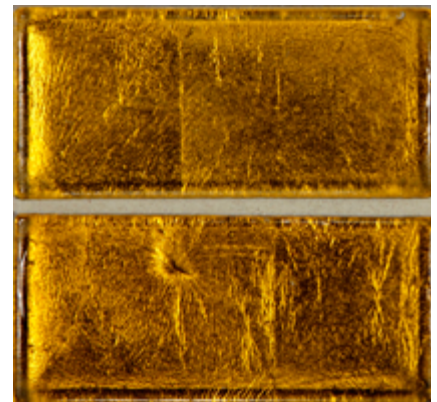

LUNADA  
BAYTILE

Old Fashioned Glow 2 x 4 • Color Palette

- Sold individually
- Coordinating Glass Bars available

Cayman Blue / Gold

Honey / Gold

Latte / Gold

Sage / Gold

Silver / Gold

Tiger Eye / Gold

Aqua Blue / Gold