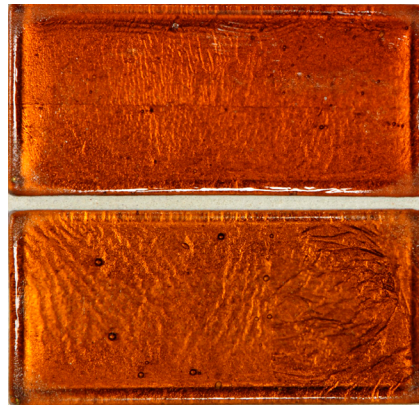

LUNADA
BAYTILE

Old Fashioned Glow 2 x 4 • Color Palette

- Sold individually
- Coordinating Glass Bars available

Cayman Blue / Gold

Honey / Gold

Latte / Gold

Sage / Gold

Silver / Gold

Tiger Eye / Gold

Aqua Blue / Gold