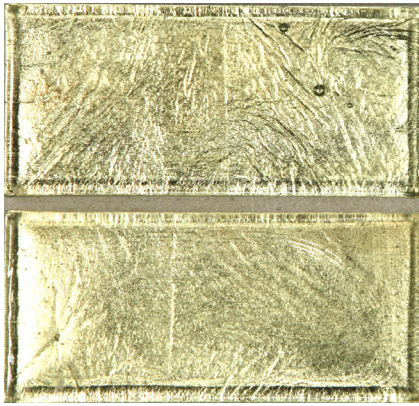

LUNADA
BAYTILE

Old Fashioned Glow 2 x 4 • Color Palette

- Sold individually
- Coordinating Glass Bars available

Cayman Blue / Gold

Honey / Gold

Latte / Gold

Sage / Gold

Silver / Gold

Tiger Eye / Gold

Aqua Blue / Gold