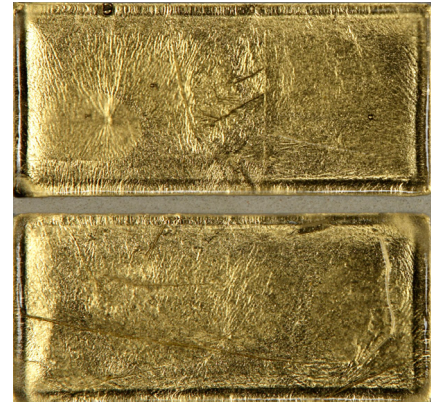

LUNADA
BAYTILE

Old Fashioned Glow 2 x 4 • Color Palette

- Sold individually
- Coordinating Glass Bars available

Cayman Blue / Gold

Honey / Gold

Latte / Gold

Sage / Gold

Silver / Gold

Tiger Eye / Gold

Aqua Blue / Gold