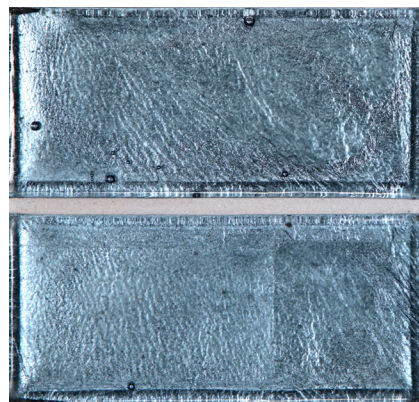

LUNADA
BAYTILE

Old Fashioned Glow 2 x 4 • Color Palette

- Sold individually
- Coordinating Glass Bars available

Cayman Blue / Gold

Honey / Gold

Latte / Gold

Sage / Gold

Silver / Gold

Tiger Eye / Gold

Aqua Blue / Gold