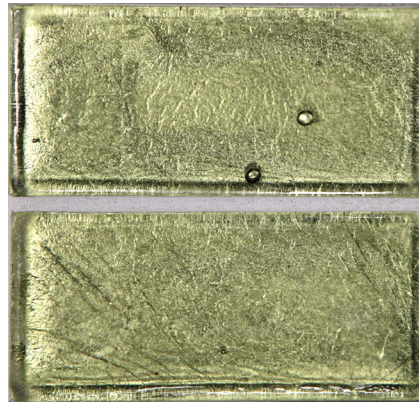

LUNADA
BAYTILE

Old Fashioned Glow 2 x 4 • Color Palette

- Sold individually
- Coordinating Glass Bars available

Cayman Blue / Gold

Honey / Gold

Latte / Gold

Sage / Gold

Silver / Gold

Tiger Eye / Gold

Aqua Blue / Gold