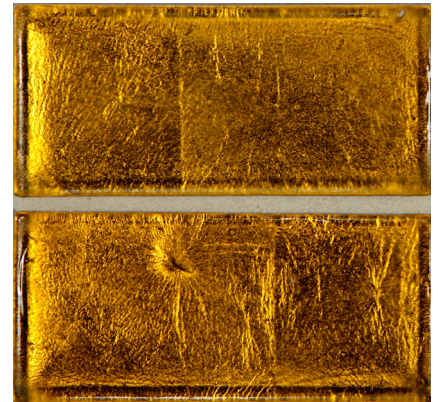

LUNADA
BAYTILE

Old Fashioned Glow 2 x 4 • Color Palette

- Sold individually
- Coordinating Glass Bars available

Cayman Blue / Gold

Honey / Gold

Latte / Gold

Sage / Gold

Silver / Gold

Tiger Eye / Gold

Aqua Blue / Gold