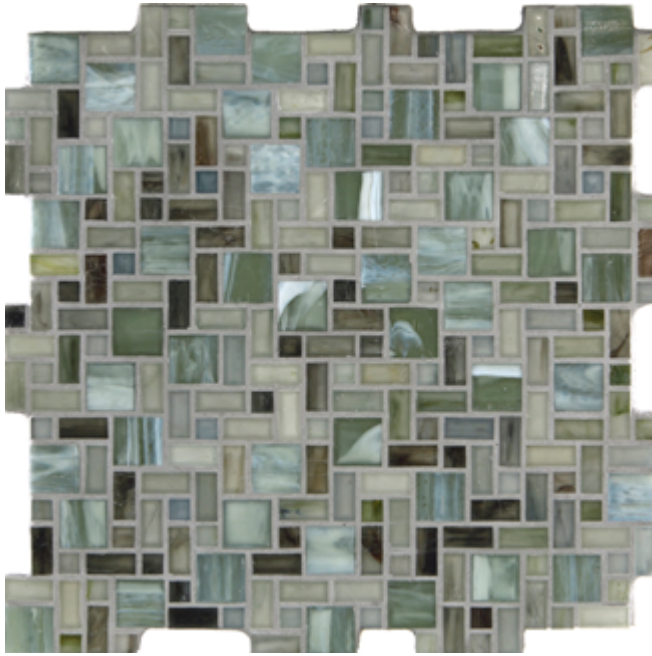

Gendai Mosaic • Natural Finish

- Paper-faced interlocking sheets
- Also available as 3 x 12 borders

Gehry

Ban

Full Sheet (color shown: Gehry Natural)

Ando

Neutra

Meier

- Paper-faced interlocking sheets
- Also available as 3 x 12 borders

Full Sheet (color shown: Gehry Silk)

Gehry

Ban

Meier

Neutra

Ando

Gaudi